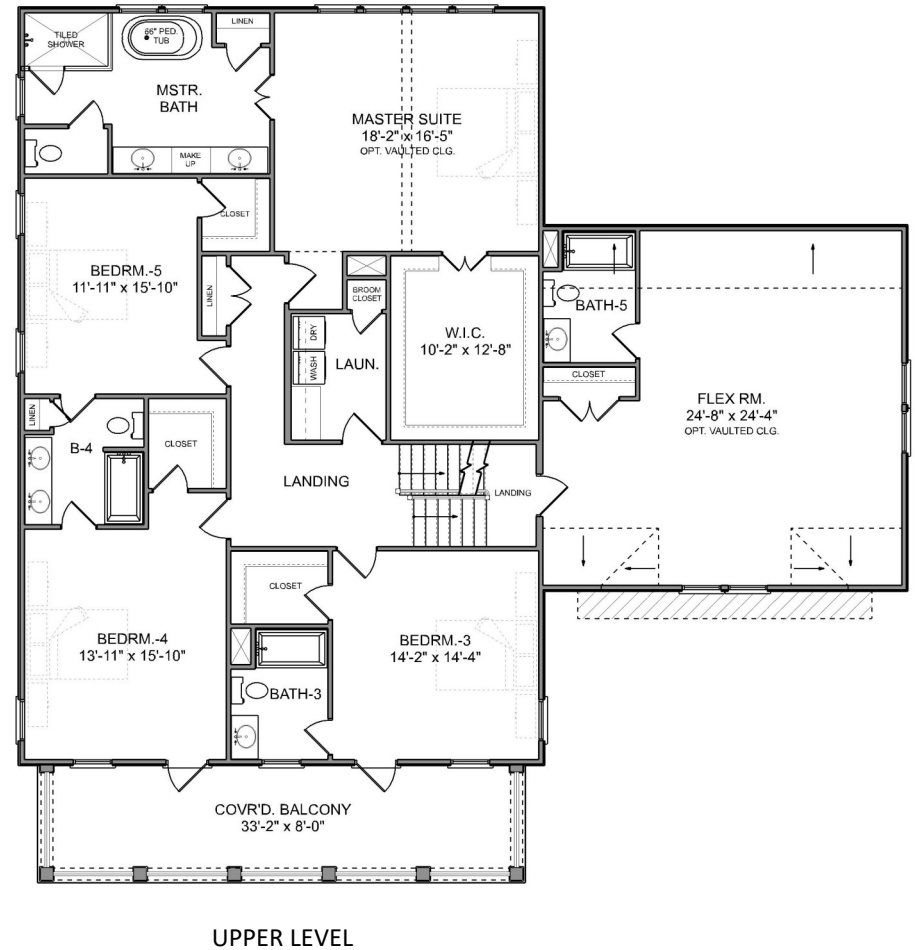


THE SANTEE D

4,753 SQ. FT. | 6 BEDROOMS | 5.5 BATHS

Riverside
at CAROLINA PARK

3845 DELINGER DRIVE

\$2,210,000

different. by design.

THE SANTEE D

4,753 SQ. FT. | 6 BEDROOMS | 5.5 BATHS

Riverside
at CAROLINA PARK

3845 DELINGER DRIVE

\$2,210,000

different. by design.

THE SANTEE D

4,753 SQ. FT. | 6 BEDROOMS | 5.5 BATHS

Riverside
at CAROLINA PARK

3845 DELINGER DRIVE

\$2,210,000

different. by design.