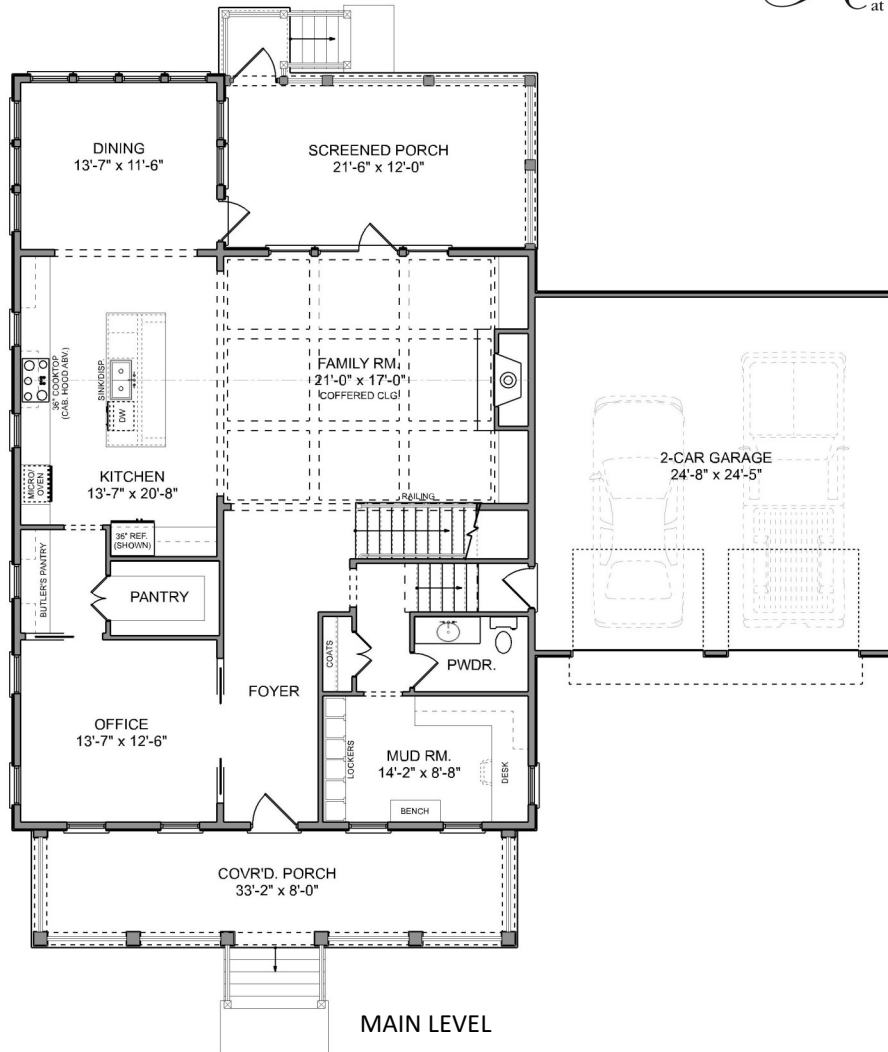


THE SANTEE D

4,753 SQ. FT. | 6 BEDROOMS | 5.5 BATHS

Riverside
at CAROLINA PARK

3845 DELINGER DRIVE

\$2,210,000

different. by design.

THE SANTEE D

4,753 SQ. FT. | 6 BEDROOMS | 5.5 BATHS

Riverside
at CAROLINA PARK

3845 DELINGER DRIVE

\$2,210,000

different. by design.

THE SANTEE D

4,753 SQ. FT. | 6 BEDROOMS | 5.5 BATHS

Riverside
at CAROLINA PARK

3845 DELINGER DRIVE

\$2,210,000

different. by design.