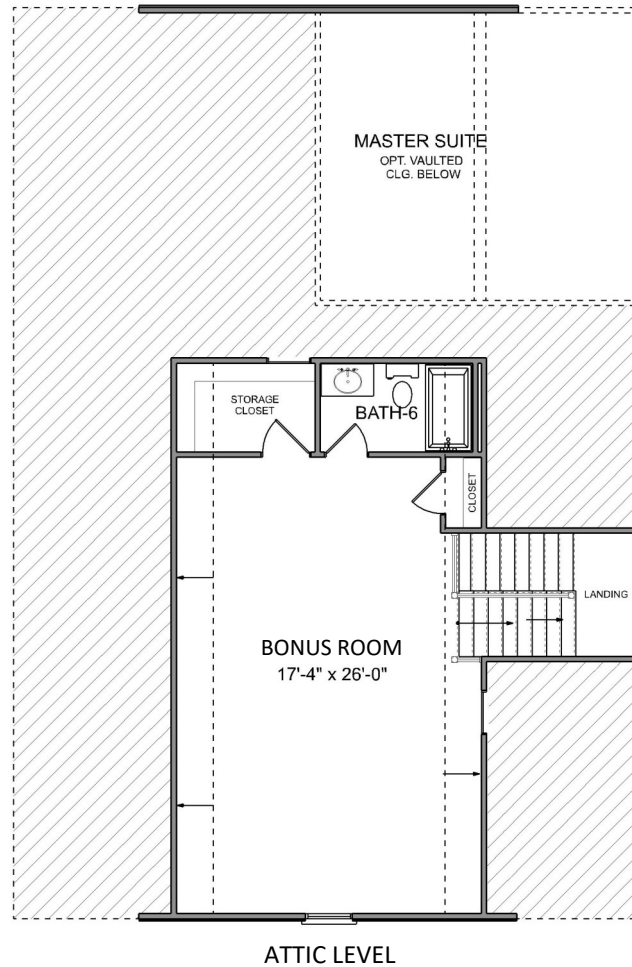


THE SANTEE D

4,753 SQ. FT. | 6 BEDROOMS | 5.5 BATHS

Riverside
at CAROLINA PARK

3845 DELINGER DRIVE

\$2,210,000

different. by design.

THE SANTEE D

4,753 SQ. FT. | 6 BEDROOMS | 5.5 BATHS

Riverside
at CAROLINA PARK

3845 DELINGER DRIVE

\$2,210,000

different. by design.

THE SANTEE D

4,753 SQ. FT. | 6 BEDROOMS | 5.5 BATHS

Riverside
at CAROLINA PARK

3845 DELINGER DRIVE

\$2,210,000

different. by design.