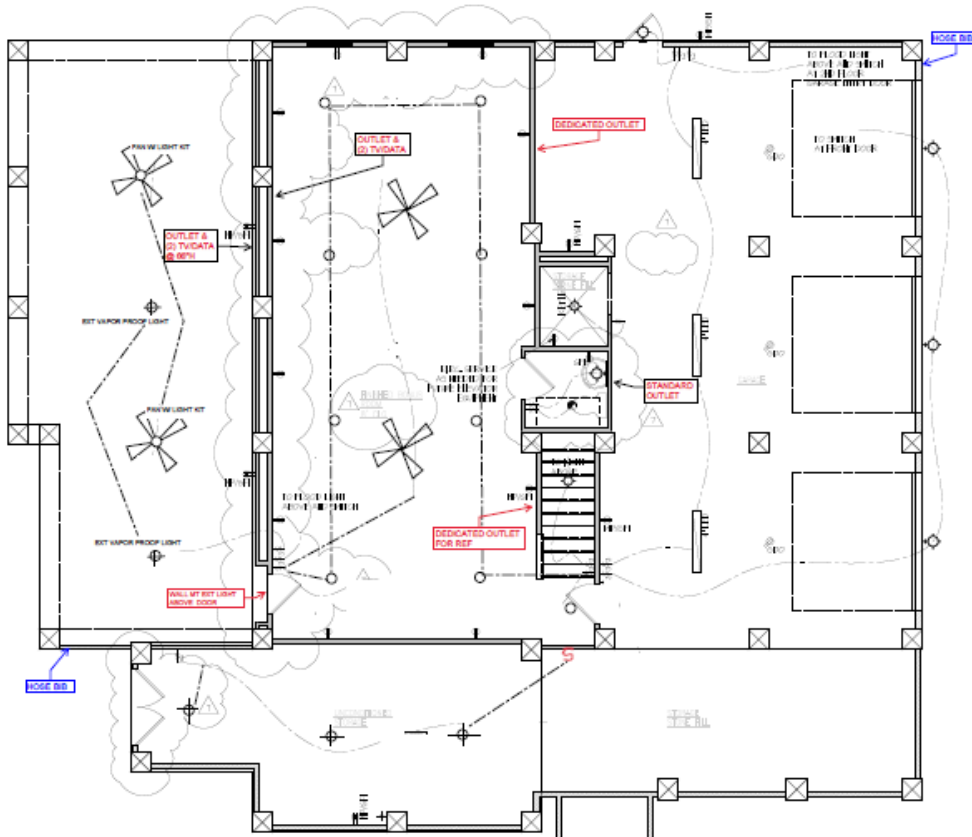

4. Electrical & Low Voltage Selections ~ **ORDER PROCESSED**

LOCATION	DESCRIPTION	QTY
Foyer	Add switch & (2) wall sconces	1
Master Bath	Deco Hanging fixture over Tub (install trip fee)	1
Master Closet	Add Switch & Deco Hanging fixture in front of wall	1
Kitchen	Add Switch & (3) Sconces over kitchen windows	1
Butler's Pantry	Add Dedicated Circuit for UC Ref	1
Family / Dining	Change (8) Recessed Cans to 2" ilo 5"	-8
	Add Switch & (2) Sconces over Windows @ FP	1
Bedrooms 2,3,4	Add Recessed Cans - total of 10	10
Garage Level Bonus	Add Dedicated Circuit for future REF	1
	Add TV/Data & outlet	1
Loggia	Add TV/Data & Outlet at 66" H on wall	1
	Add Fixture over Loggia Door with switch	1
Exterior	Add (1) LED Flood Light	1
	Add (1) Hose Bib	1