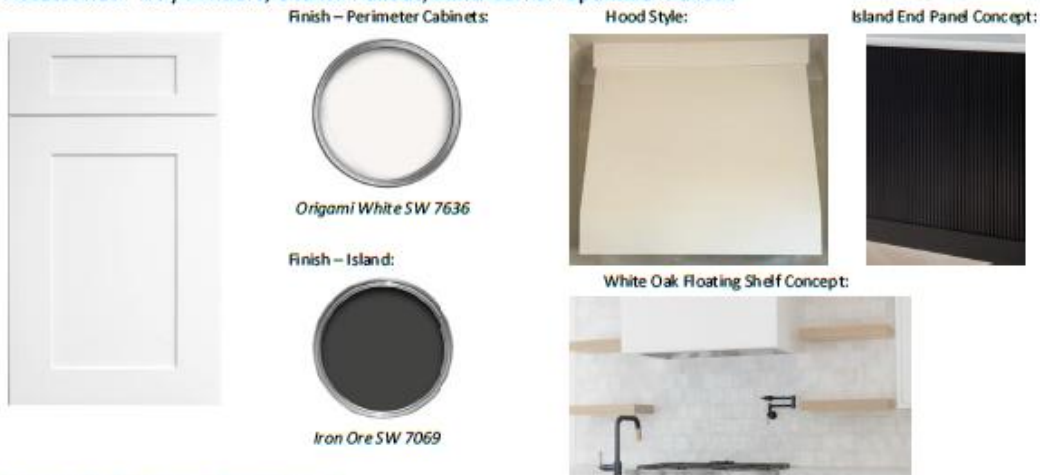

Island sides accented with Reeded Panels

Floating White Oak Shelves flanking hood

Accessories: Tray Dividers, Utensil Pullout, Blind Corner Optimizer Pullout

Hardware in Honey Bronze finish:

Pantry

Doors & Drawers with Recessed Panel and Square edge