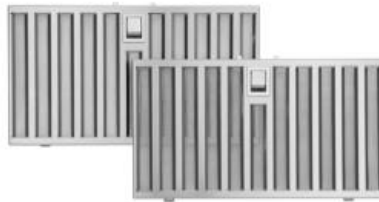

1695 CRAB BANK DRIVE
~ BERESFORD SPEC ~

Broan® 30-Inch Built In Power Pack Insert w/ Easy Install System, 650 Max Blower CFM, Stainless Steel with Aluminum Hybrid Baffle Grease Filter

Model BBN3306SS & HPFBN30