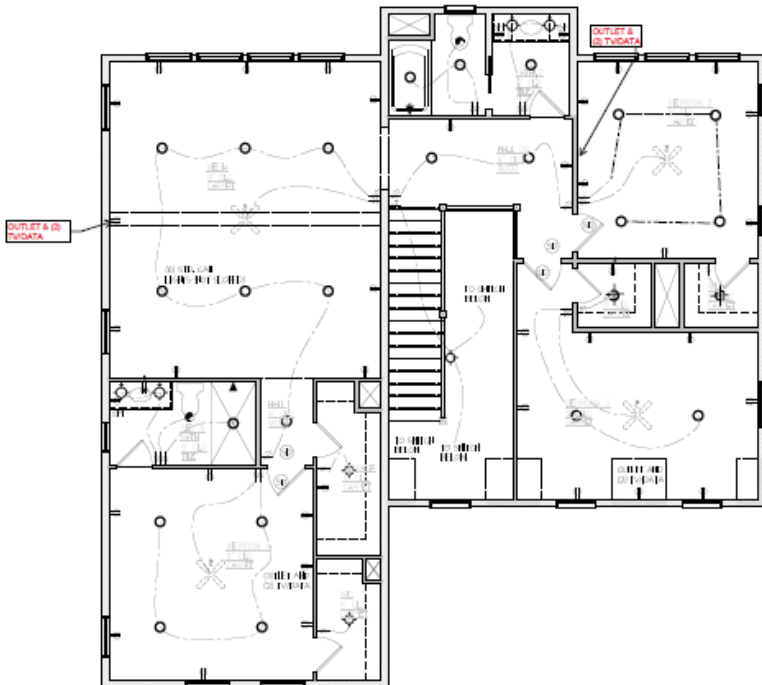

INCLUDED FEATURES & SELECTIONS ADDENDUM

1695 CRAB BANK DRIVE
~ BERESFORD SPEC ~