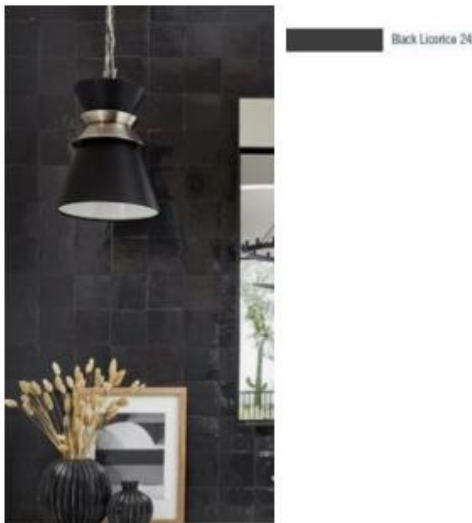

ORDER PROCESSED = This selection has been finalized and processed. No changes can be made.

* = Standard | If customer selects outside of inc. specifications (if applicable), customer is responsible for all related costs.

PLEASE NOTE: All photos used are for conceptual purposes; actual colors, products and installation may vary.