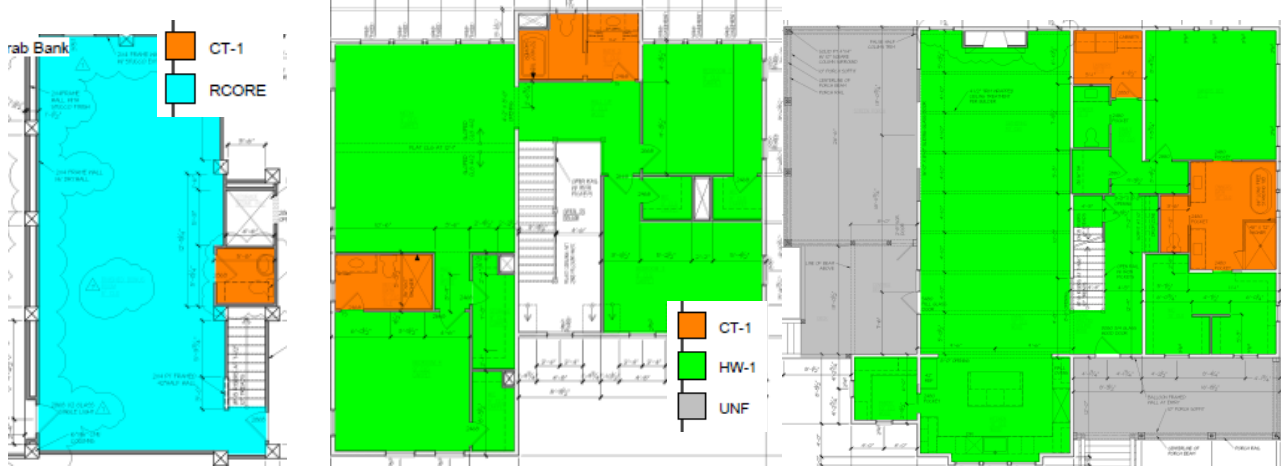

13. Hardwoods ~ ORDER PROCESSED

- **Hardwood Selection:** 3-1/4" x 3/4" White Oak #2 Presealed Solid Hardwood (Green below)
- **LVP Selection:** Coretec ProPlus 7" x 5mm x 48" Rigid Core/LVP ~ Color: Springfield Oak (Blue below)