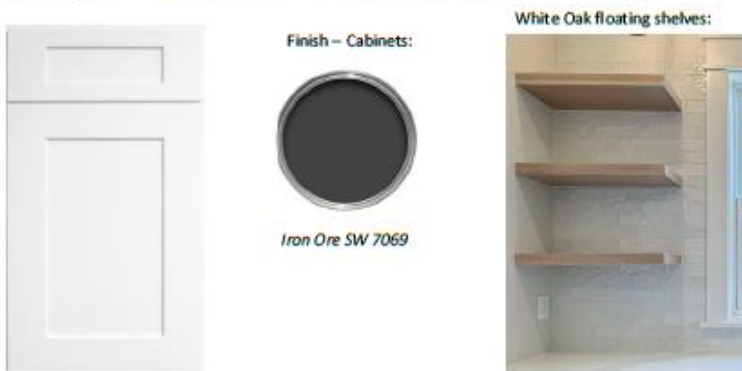

Pantry

Doors & Drawers with Recessed Panel and Square edge

Floating White Oak Shelves

Open Adjustable Shelves to 8' down to countertop with vertical shiplap backing

Opening for 24" Undercounter Refrigerator (*Refrigerator not included*)