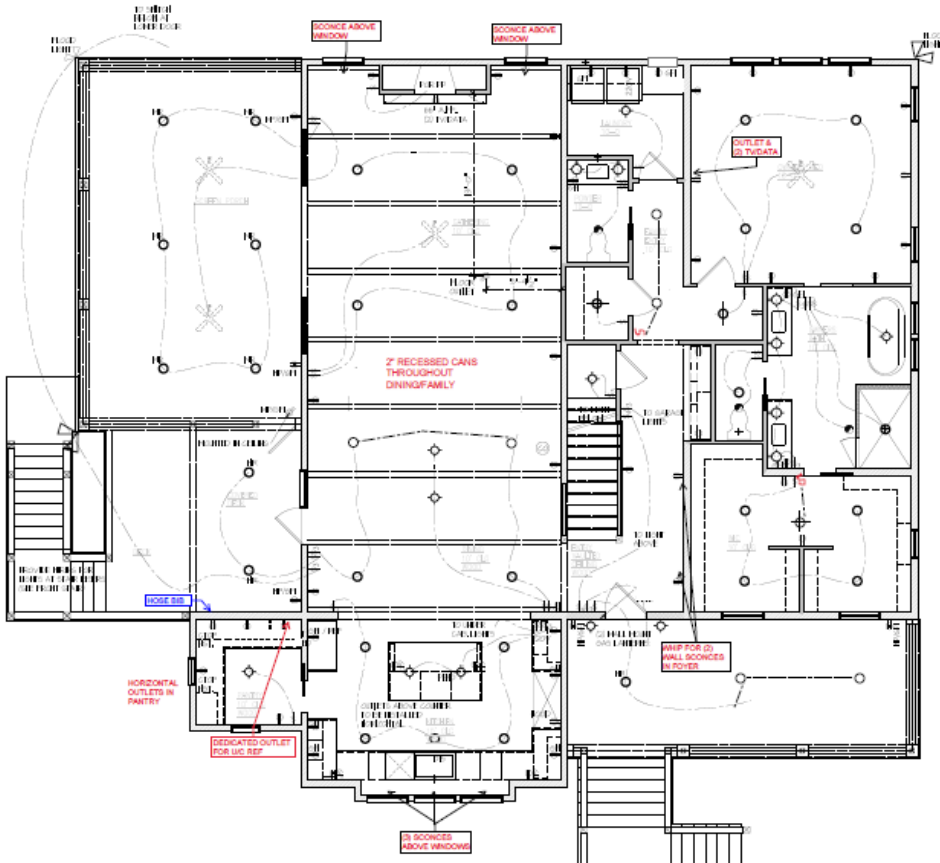

INCLUDED FEATURES & SELECTIONS ADDENDUM

1695 CRAB BANK DRIVE
~ BERESFORD SPEC ~