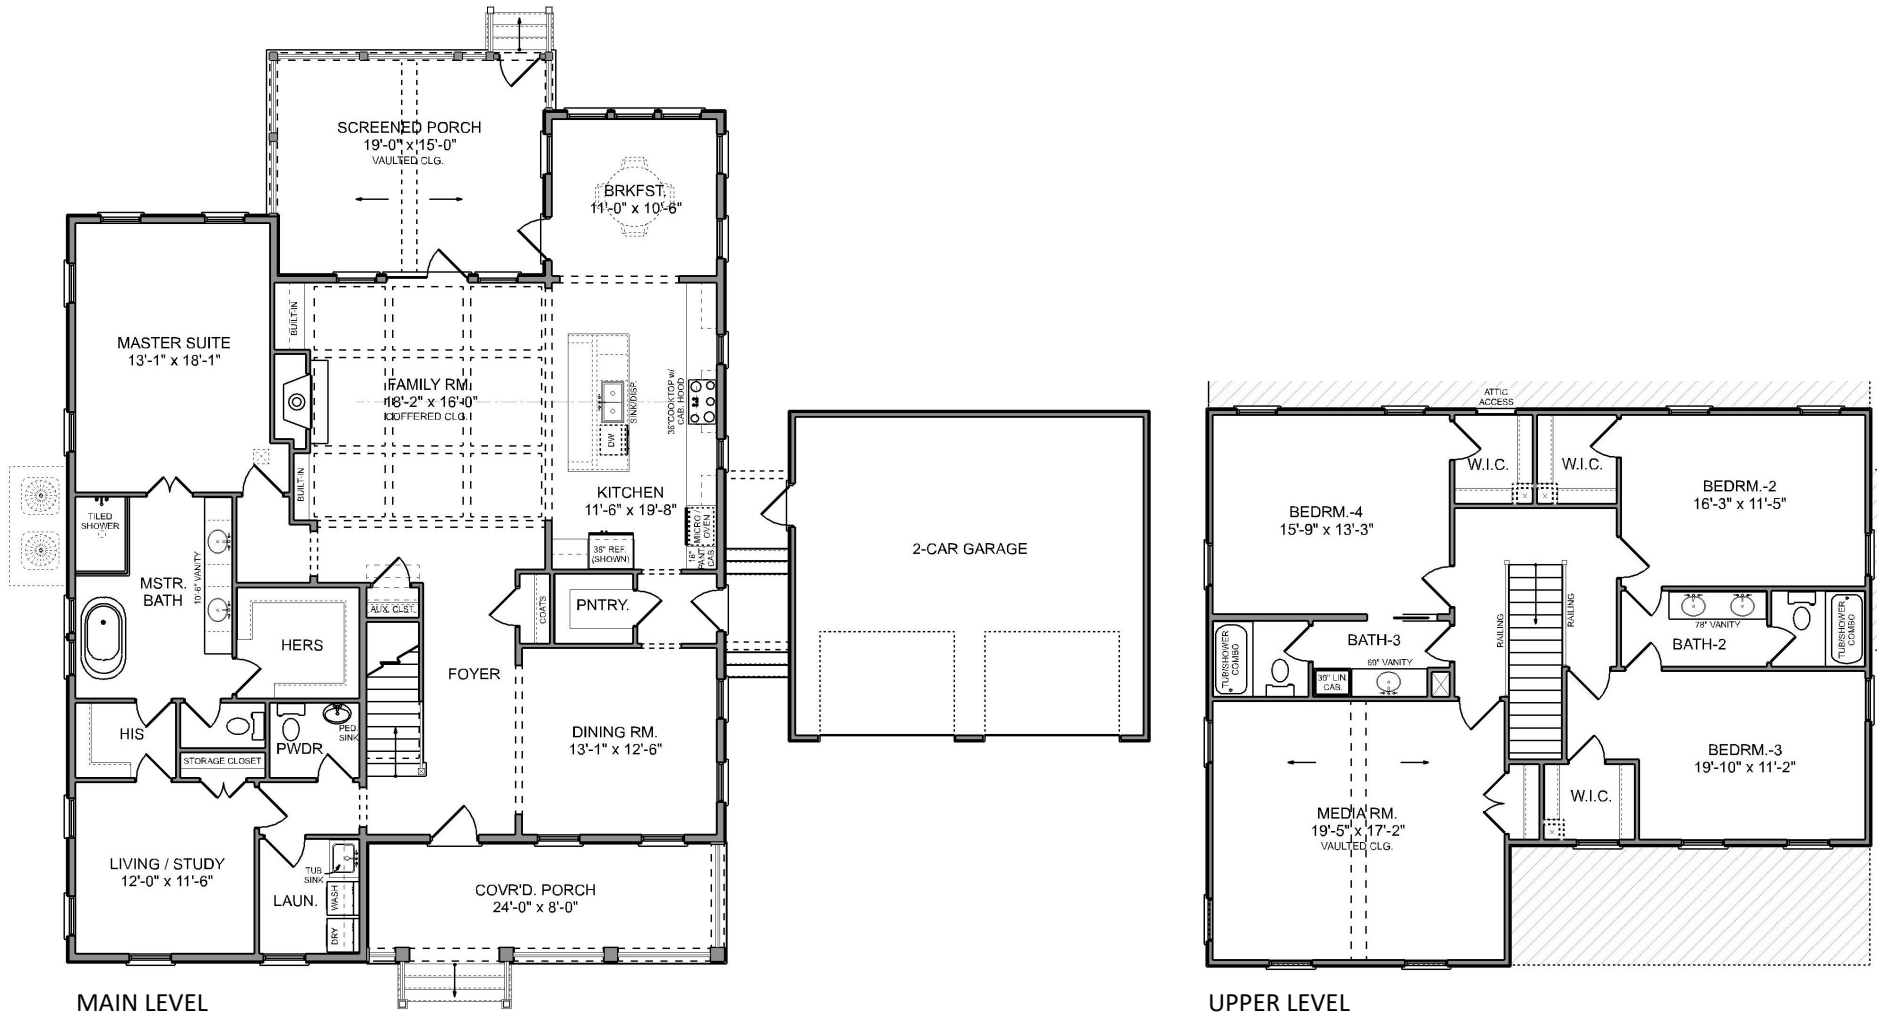

THE SWEETGUM

2056 CELEBRATION COURT

3,449 SQ. FT. | 4 BEDROOMS | 3.5 BATHS

\$759,000

different. by design.

THE SWEETGUM

2056 CELEBRATION COURT

3,449 SQ. FT. | 4 BEDROOMS | 3.5 BATHS

\$759,000

different. by design.