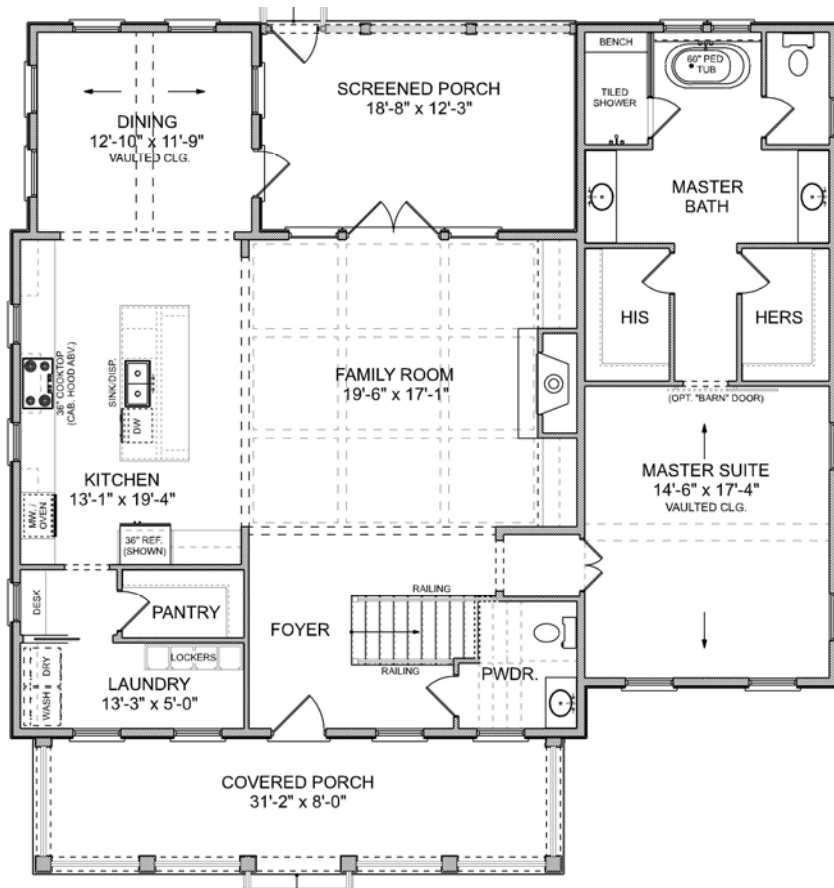

# THE WANDO

3,332 SQ. FT. | 5 BEDROOMS | 4.5 BATHS

*Riverside*  
at CAROLINA PARK

cline  
homes

1919 BOLDEN DRIVE

different. by design.

# THE WANDO

2,804 SQ. FT. | 4 BEDROOMS | 3.5 BATHS

*Riverside*  
at CAROLINA PARK

FIRST FLOOR

SECOND FLOOR

# GARAGE S

528 HEATED SQ. FT. | 1 BED | 1 BATH

*Riverside*  
at CAROLINA PARK