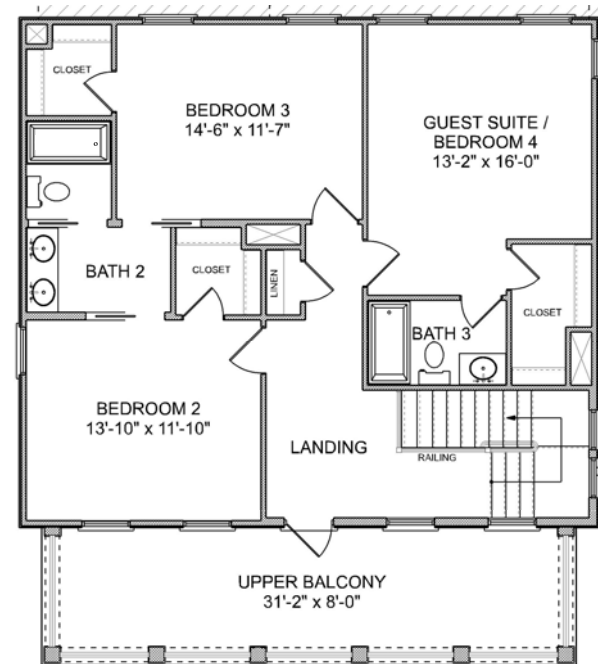

# THE WANDO

3,332 SQ. FT. | 5 BEDROOMS | 4.5 BATHS

*Riverside*  
at CAROLINA PARK

cline  
homes

1919 BOLDEN DRIVE

different. by design.

# THE WANDO

2,804 SQ. FT. | 4 BEDROOMS | 3.5 BATHS

*Riverside*  
at CAROLINA PARK

FIRST FLOOR

SECOND FLOOR

# GARAGE S

528 HEATED SQ. FT. | 1 BED | 1 BATH

*Riverside*  
at CAROLINA PARK