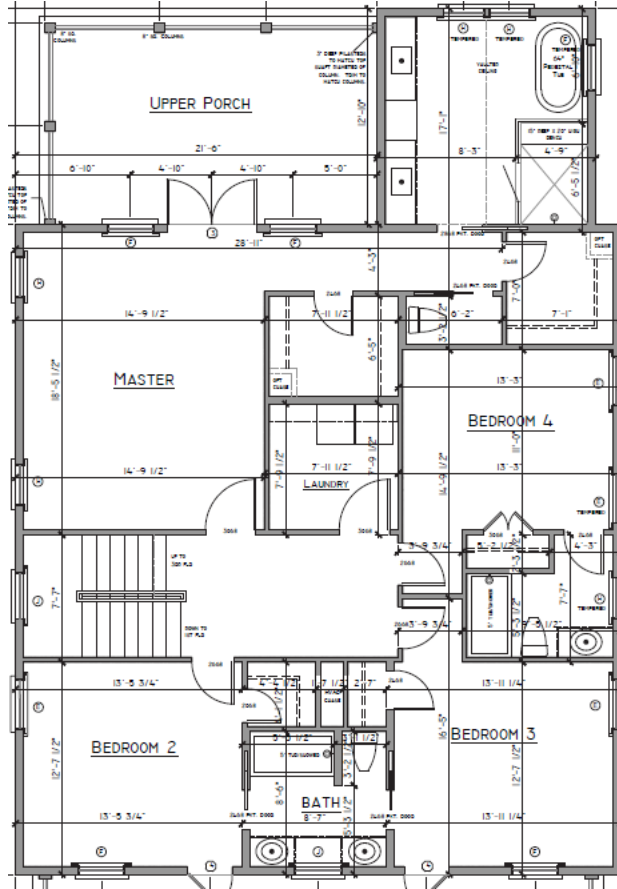

THE STONO

4,001 SQ FT | 5 BEDROOMS | 4.5 BATHS

Riverside
at CAROLINA PARK

cline
homes

1915 BOLDEN DRIVE

different. by design.

THE STONO

4,001 SQ FT | 5 BEDROOMS | 4.5 BATHS

Riverside
at CAROLINA PARK

FIRST FLOOR

SECOND FLOOR

THIRD FLOOR

1915 BOLDEN DRIVE

\$1,034,000

different. by design.

GARAGE A