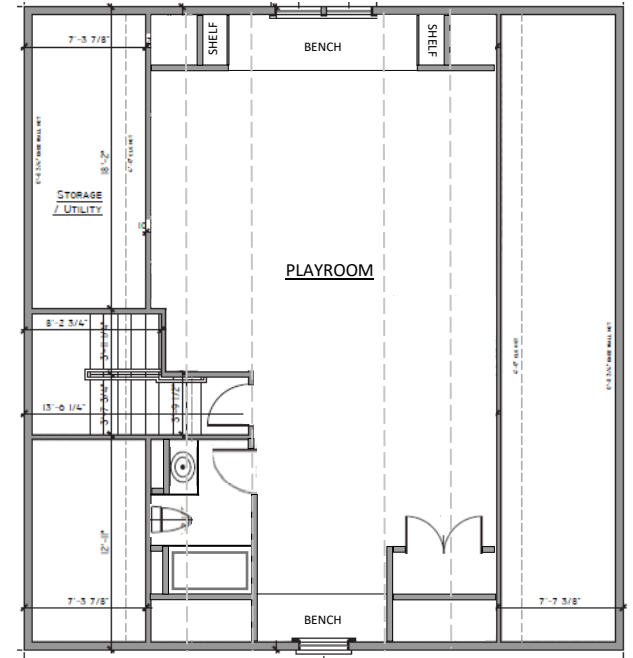

THE STONO

4,001 SQ FT | 5 BEDROOMS | 4.5 BATHS

Riverside
at CAROLINA PARK

cline
homes

1915 BOLDEN DRIVE

different. by design.

THE STONO

4,001 SQ FT | 5 BEDROOMS | 4.5 BATHS

Riverside
at CAROLINA PARK

FIRST FLOOR

SECOND FLOOR

THIRD FLOOR

1915 BOLDEN DRIVE

\$1,034,000

different. by design.

GARAGE A