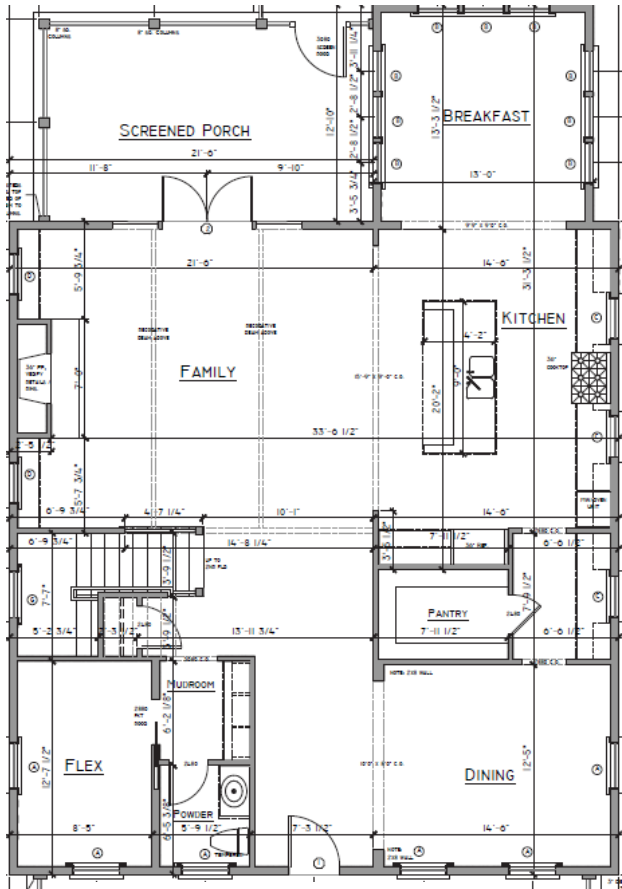

THE STONO

4,001 SQ FT | 5 BEDROOMS | 4.5 BATHS

Riverside
at CAROLINA PARK

cline
homes

1915 BOLDEN DRIVE

different. by design.

THE STONO

4,001 SQ FT | 5 BEDROOMS | 4.5 BATHS

Riverside
at CAROLINA PARK

FIRST FLOOR

SECOND FLOOR

THIRD FLOOR

1915 BOLDEN DRIVE

\$1,034,000

different. by design.

GARAGE A