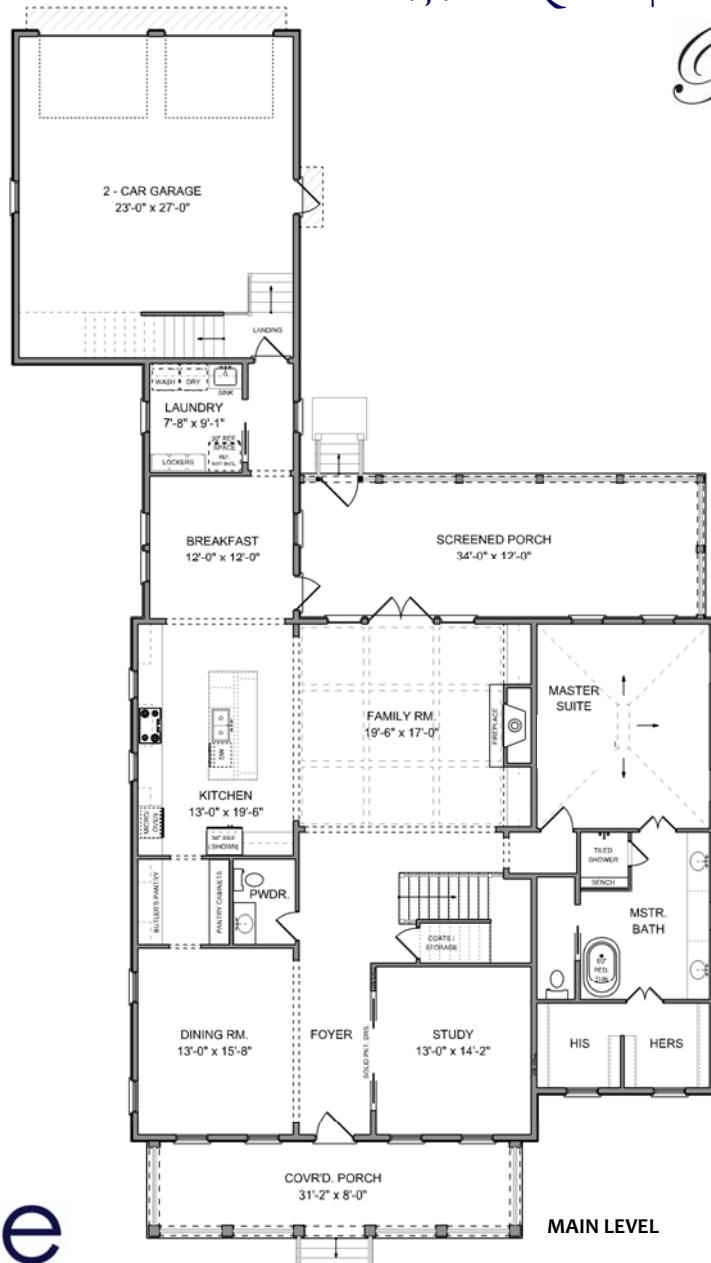

THE PINCKNEY

4,480 SQ FT | 5 BEDROOMS | 4.5 BATHS

Riverside
at CAROLINA PARK

RIVERSIDE @ CAROLINA PARK LOT 2152

CLINE HOMES

01-31-20

cline
homes

3802 SAWYERS ISLAND DRIVE

\$1,099,000

different. by design.

THE PINCKNEY

4,480 SQ FT | 5 BEDROOMS | 4.5 BATHS

Riverside
at CAROLINA PARK

3802 SAWYERS ISLAND DRIVE

different. by design.