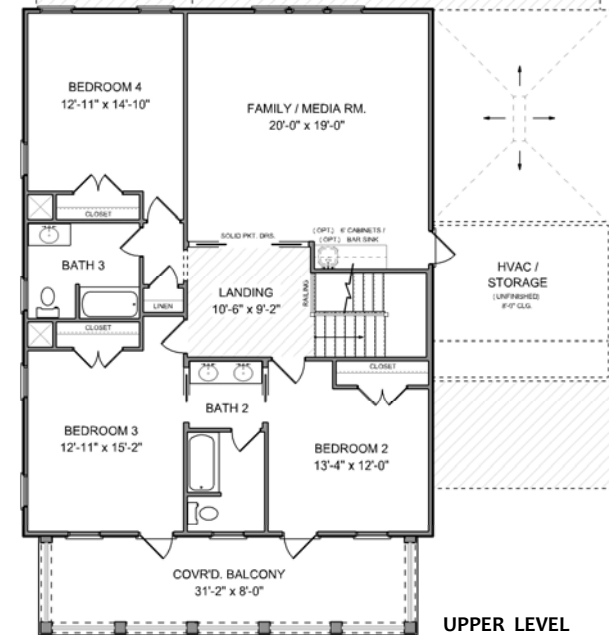

THE PINCKNEY

4,480 SQ FT | 5 BEDROOMS | 4.5 BATHS

Riverside
at CAROLINA PARK

RIVERSIDE @ CAROLINA PARK LOT 2152

CLINE HOMES

01-31-20

cline
homes

3802 SAWYERS ISLAND DRIVE

\$1,099,000

different. by design.

THE PINCKNEY

4,480 SQ FT | 5 BEDROOMS | 4.5 BATHS

Riverside
at CAROLINA PARK

3802 SAWYERS ISLAND DRIVE

different. by design.