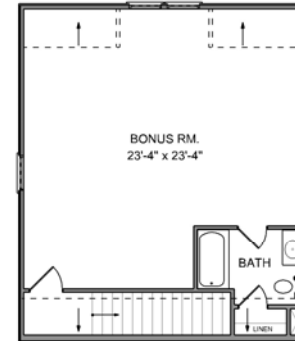

THE PINCKNEY

4,480 SQ FT | 5 BEDROOMS | 4.5 BATHS

Riverside
at CAROLINA PARK

RIVERSIDE @ CAROLINA PARK LOT 2152

CLINE HOMES

01-31-20

cline
homes

3802 SAWYERS ISLAND DRIVE

\$1,099,000

different. by design.

THE PINCKNEY

4,480 SQ FT | 5 BEDROOMS | 4.5 BATHS

Riverside
at CAROLINA PARK

3802 SAWYERS ISLAND DRIVE

different. by design.