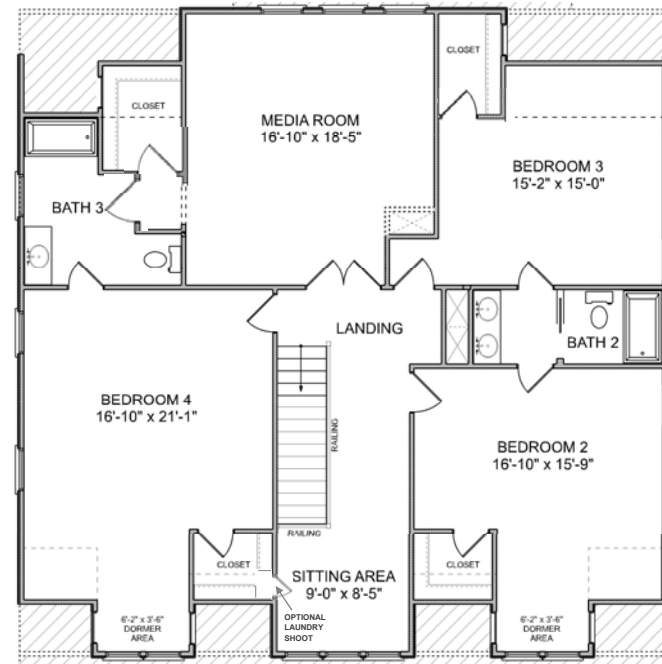


THE MOULTRIE C

3,765 SQ. FT. | 4 BEDROOMS | 3.5 BATHS

Riverside
at CAROLINA PARK

3806 SAWYERS ISLAND DRIVE

different. by design.

THE MOULTRIE C

3,765 SQ. FT. | 4 BEDROOMS | 3.5 BATHS

Riverside
at CAROLINA PARK

FIRST FLOOR

SECOND FLOOR

3806 SAWYERS ISLAND DRIVE

different. by design.

GARAGE A

549 SQUARE FEET

Riverside
at CAROLINA PARK