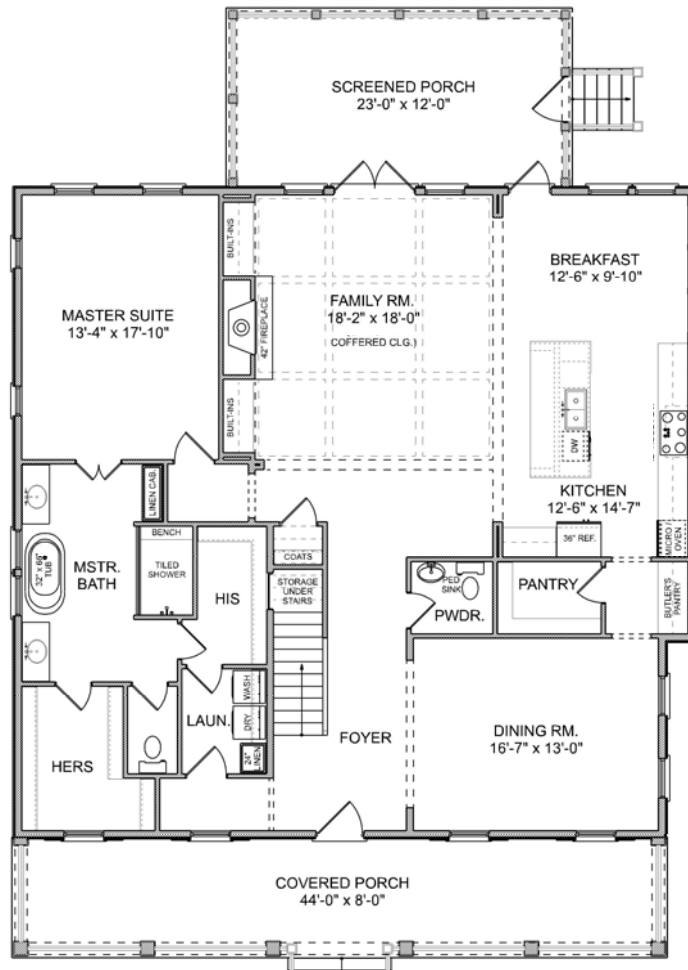


THE MOULTRIE C

3,765 SQ. FT. | 4 BEDROOMS | 3.5 BATHS

Riverside
at CAROLINA PARK

3806 SAWYERS ISLAND DRIVE

different. by design.

THE MOULTRIE C

3,765 SQ. FT. | 4 BEDROOMS | 3.5 BATHS

Riverside
at CAROLINA PARK

FIRST FLOOR

SECOND FLOOR

3806 SAWYERS ISLAND DRIVE

different. by design.

GARAGE A

549 SQUARE FEET

Riverside
at CAROLINA PARK