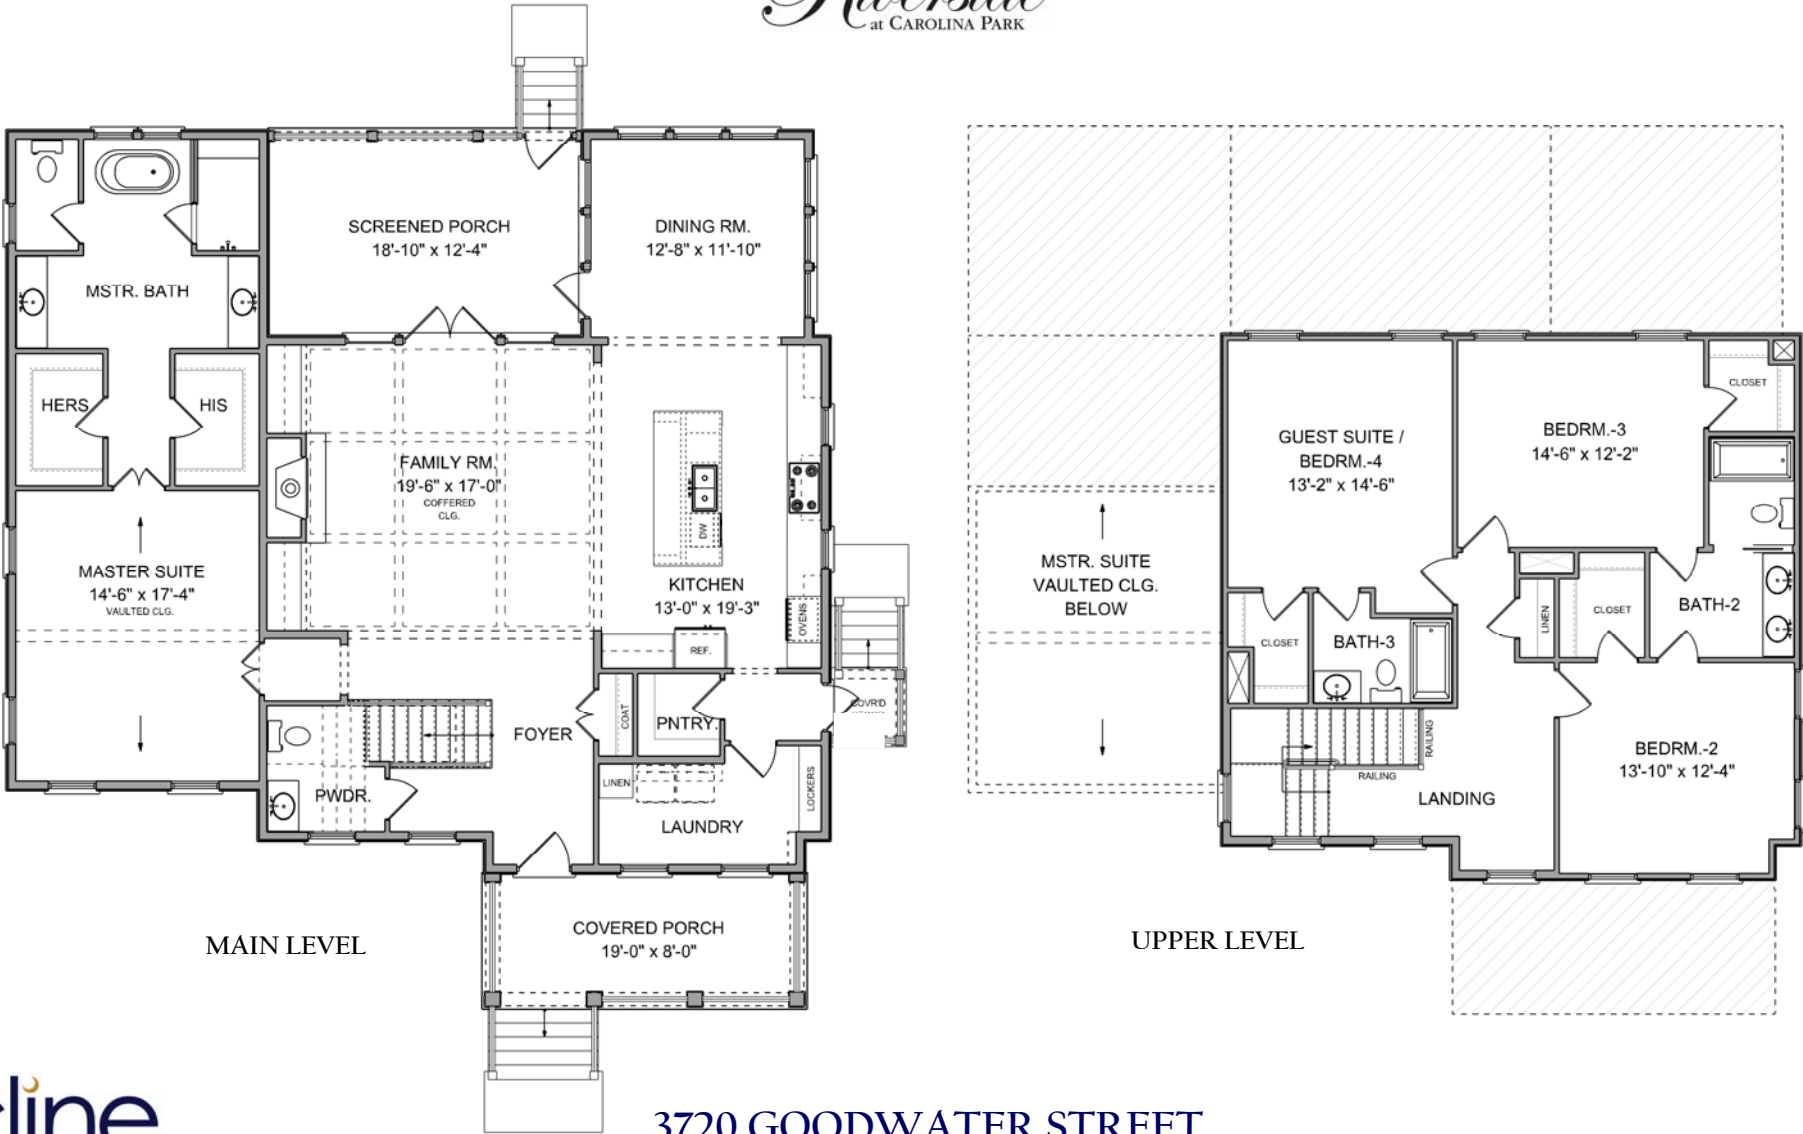


THE WANDO

3,408 SQ. FT. | 5 BEDROOMS | 4.5 BATHS

Riverside
at CAROLINA PARK

3720 GOODWATER STREET

\$889,000

different. by design.

THE WANDO

2,880 SQ. FT. | 4 BEDROOMS | 3.5 BATHS

Riverside
at CAROLINA PARK

3720 GOODWATER STREET

\$889,000

different. by design.

GARAGE S

528 HEATED SQ. FT. | 1 BED | 1 BATH

Riverside
at CAROLINA PARK

3720 GOODWATER STREET

\$889,000

ifferent. by design.