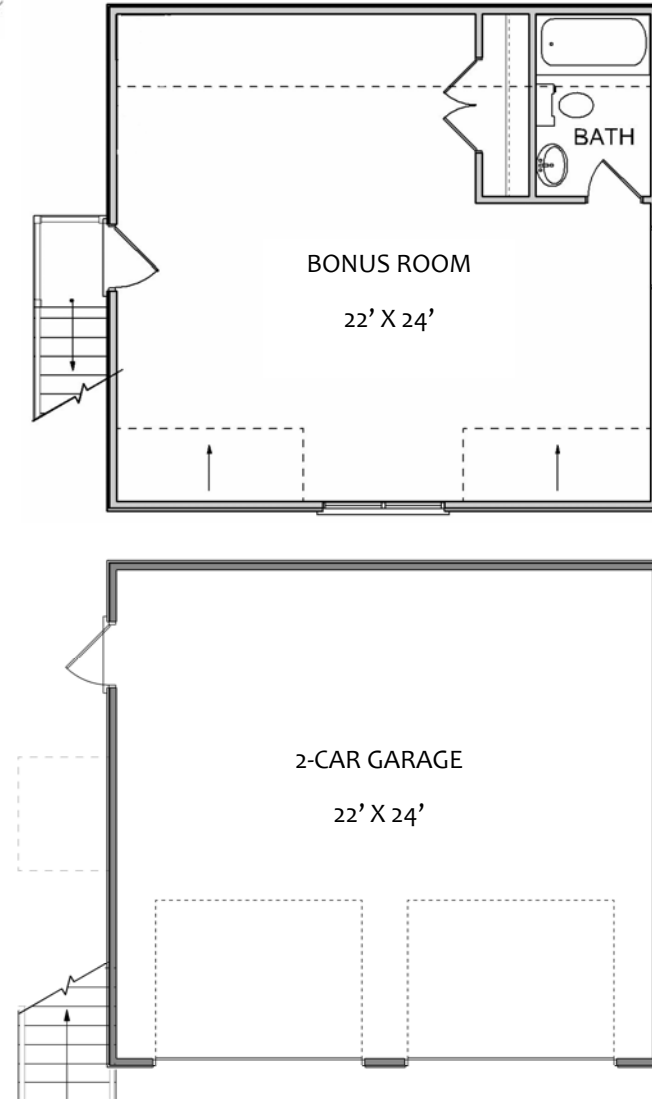


THE WANDO

3,408 SQ. FT. | 5 BEDROOMS | 4.5 BATHS

Riverside
at CAROLINA PARK

3720 GOODWATER STREET

\$889,000

different. by design.

THE WANDO

2,880 SQ. FT. | 4 BEDROOMS | 3.5 BATHS

Riverside
at CAROLINA PARK

3720 GOODWATER STREET

\$889,000

different. by design.

GARAGE S

528 HEATED SQ. FT. | 1 BED | 1 BATH

Riverside
at CAROLINA PARK

3720 GOODWATER STREET