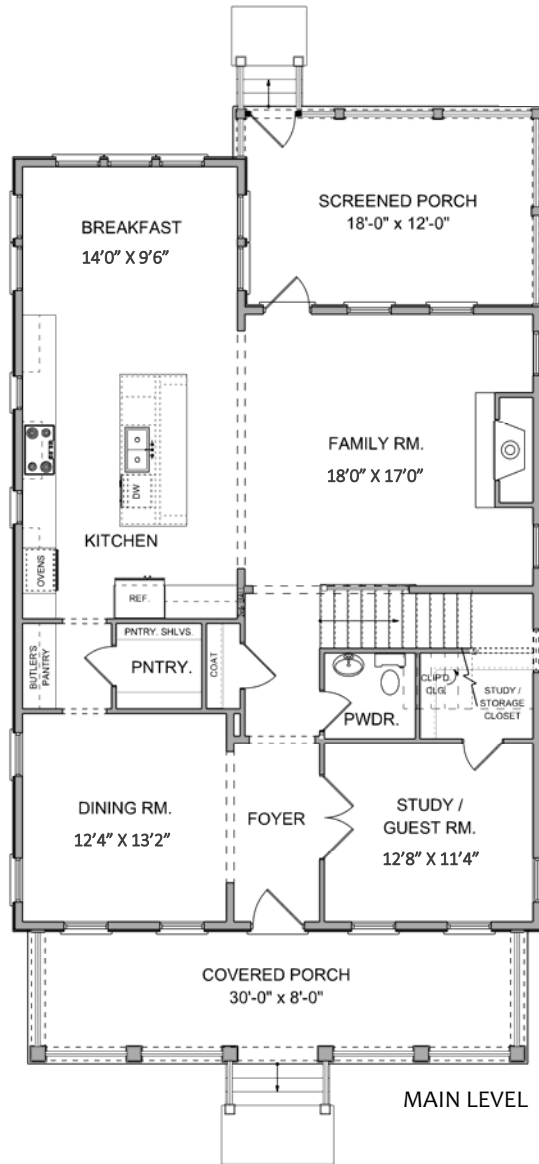

# THE WILLOW

2,558 SQ. FT. | 4 BEDROOMS | 2.5 BATHS

different. by design.