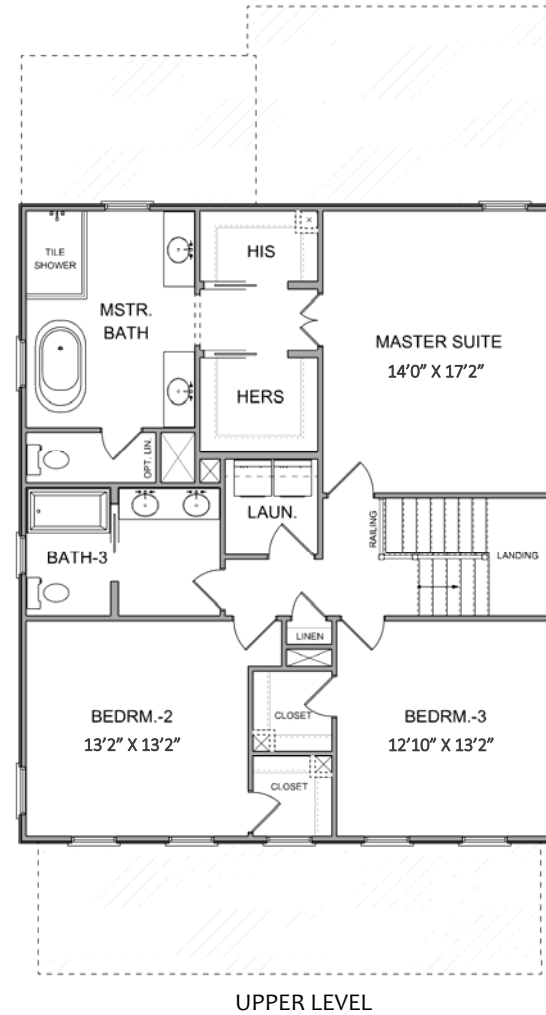

# THE WILLOW

2,558 SQ. FT. | 4 BEDROOMS | 2.5 BATHS

different. by design.