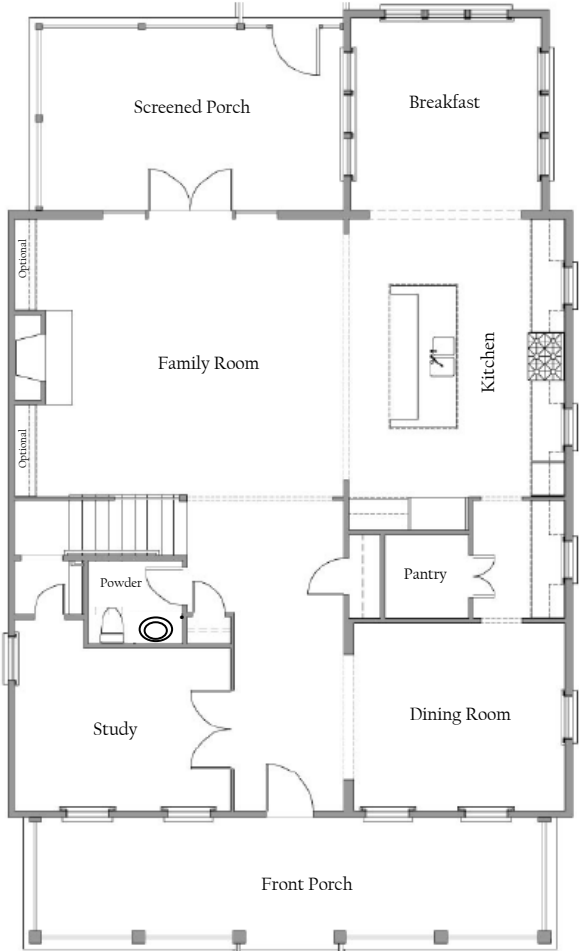

# THE SWEETBAY

**AWENDAW**  
VILLAGE

**cline**  
homes

3,118 SQ. FT. | 4 BEDROOMS | 3.5 BATHS

different. by design.

# THE SWEETBAY

MAIN LEVEL

SECOND LEVEL

3,118 SQ. FT. | 4 BEDROOMS | 3.5 BATHS

different. by design.