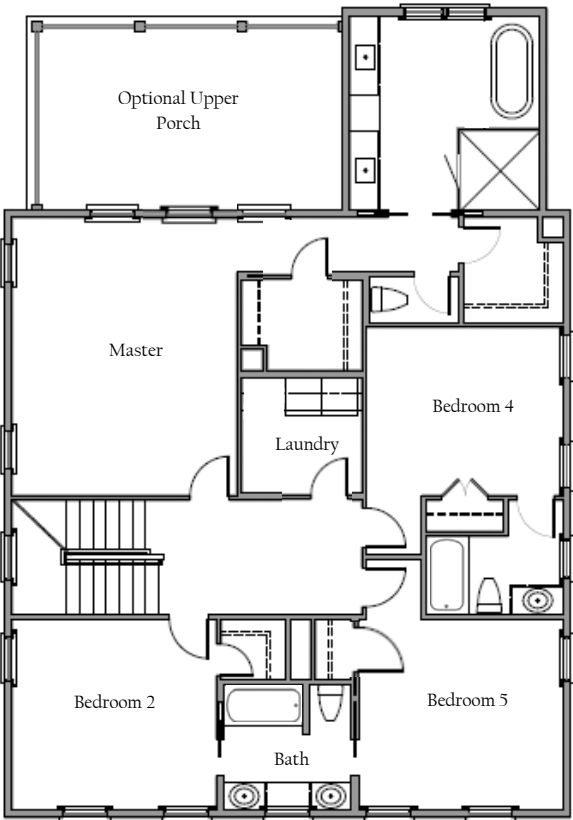

# THE SWEETBAY

**AWENDAW**  
VILLAGE

**cline**  
homes

3,118 SQ. FT. | 4 BEDROOMS | 3.5 BATHS

different. by design.

# THE SWEETBAY

MAIN LEVEL

SECOND LEVEL

3,118 SQ. FT. | 4 BEDROOMS | 3.5 BATHS

different. by design.