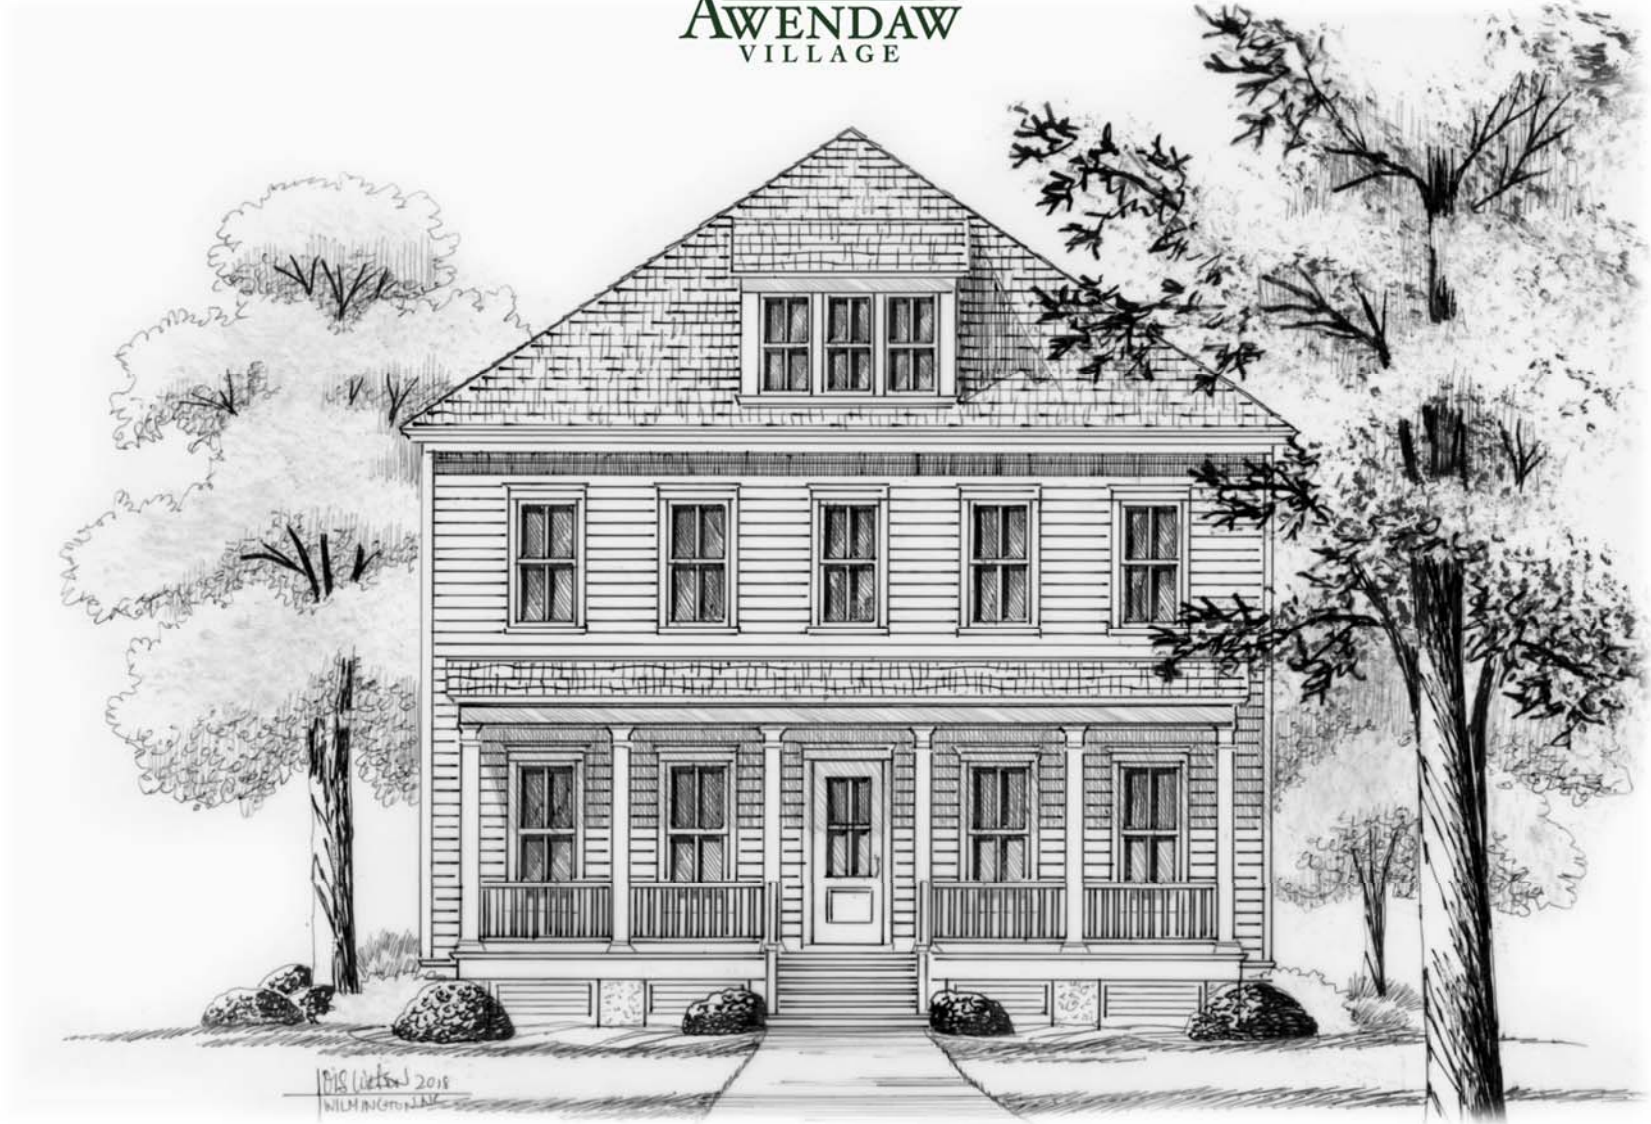

# THE SWEETBAY

**AWENDAW**  
VILLAGE

**cline**  
homes

3,118 SQ. FT. | 4 BEDROOMS | 3.5 BATHS

different. by design.

# THE SWEETBAY

MAIN LEVEL

SECOND LEVEL

3,118 SQ. FT. | 4 BEDROOMS | 3.5 BATHS

different. by design.