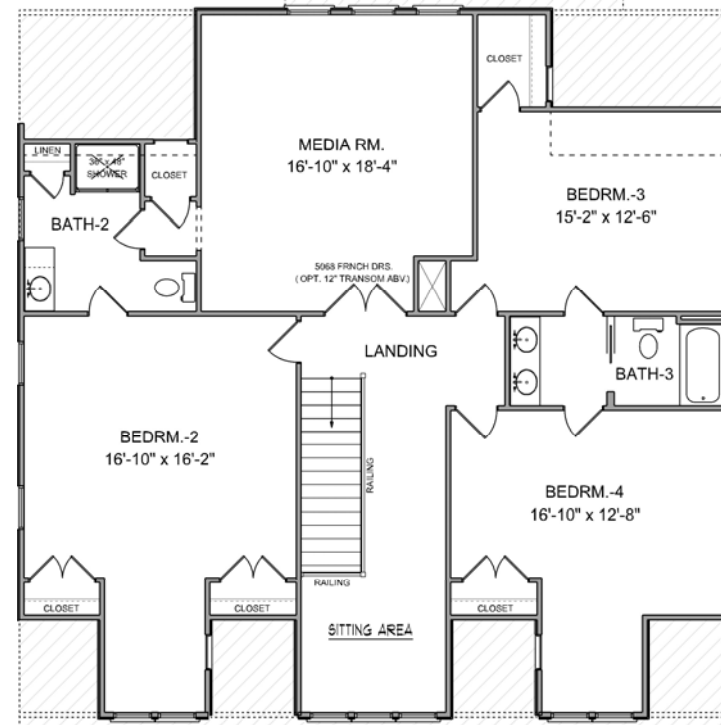

THE MULBERRY C

3,594 SQ. FT. | 4 BEDROOMS | 3.5 BATHS

different. by design.

THE MULBERRY C

MAIN LEVEL

UPPER LEVEL

3,594 SQ. FT. | 4 BEDROOMS | 3.5 BATHS

different. by design.