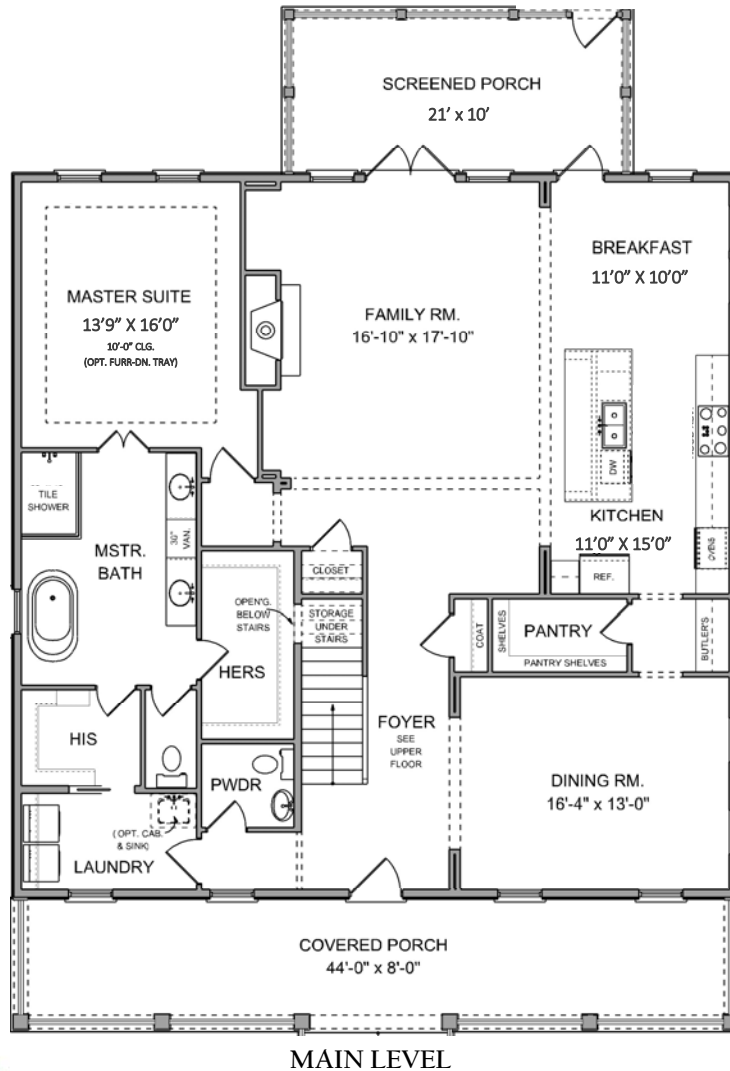

THE MULBERRY C

3,594 SQ. FT. | 4 BEDROOMS | 3.5 BATHS

different. by design.

THE MULBERRY C

MAIN LEVEL

UPPER LEVEL

3,594 SQ. FT. | 4 BEDROOMS | 3.5 BATHS

different. by design.