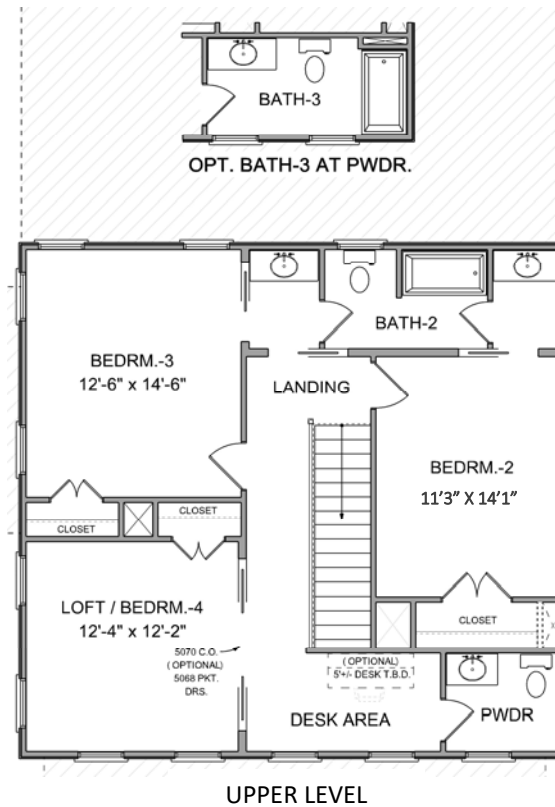

# THE LAUREL

  
AWENDAW  
VILLAGE

  
cline  
homes

2,484 SQ. FT. | 4 BEDROOMS | 2 FULL & 2 - ½ BATHS

different. by design.

# THE LAUREL

2,484 SQ. FT. | 4 BEDROOMS | 2 FULL & 2 - ½ BATHS

different. by design.