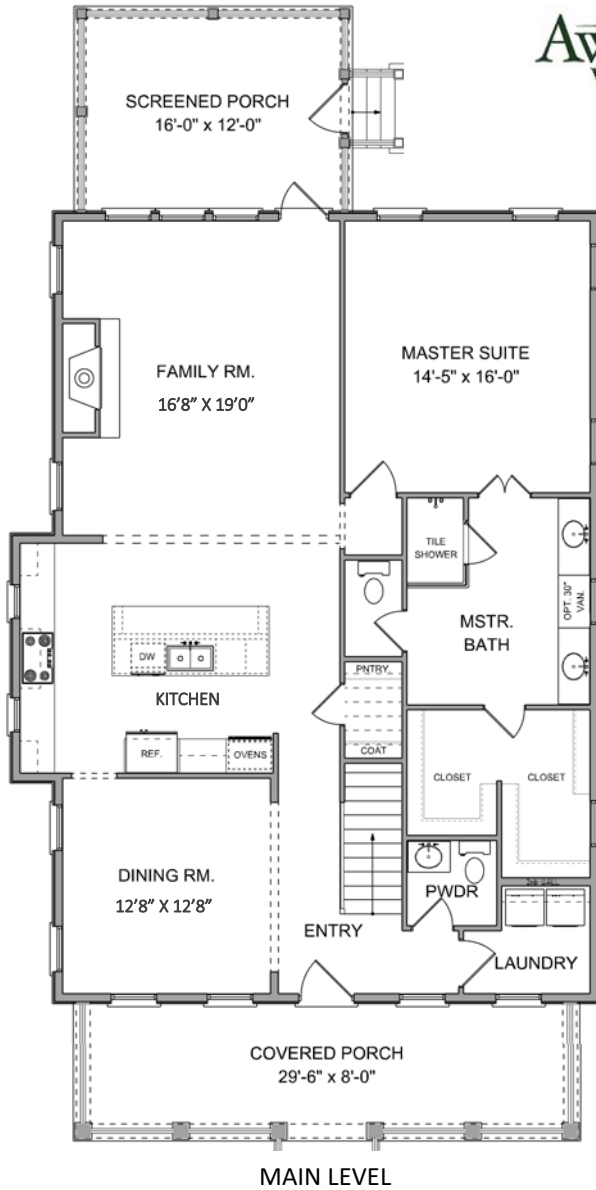

# THE LAUREL

  
AWENDAW  
VILLAGE

  
cline  
homes

2,484 SQ. FT. | 4 BEDROOMS | 2 FULL & 2 - ½ BATHS

different. by design.

# THE LAUREL

2,484 SQ. FT. | 4 BEDROOMS | 2 FULL & 2 - ½ BATHS

different. by design.