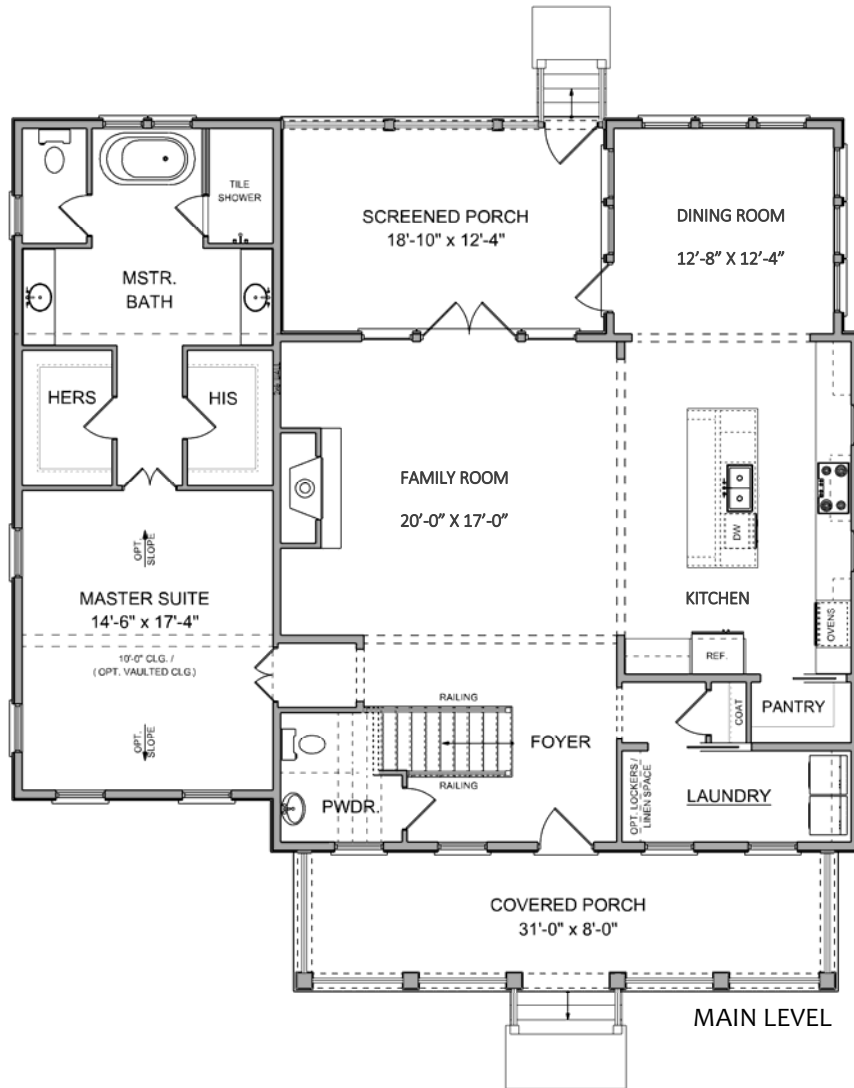

THE WATERLEAF

1072 RESERVE LANE

2,804 SQ. FT. | 4 BEDROOMS | 3.5 BATHS

CALL FOR PRICE

different. by design.

THE WATERLEAF

1072 RESERVE LANE

2,804 SQ. FT. | 4 BEDROOMS | 3.5 BATHS

CALL FOR PRICE

different. by design.

THE WATERLEAF

1072 RESERVE LANE

2,804 SQ. FT. | 4 BEDROOMS | 3.5 BATHS

CALL FOR PRICE

different. by design.