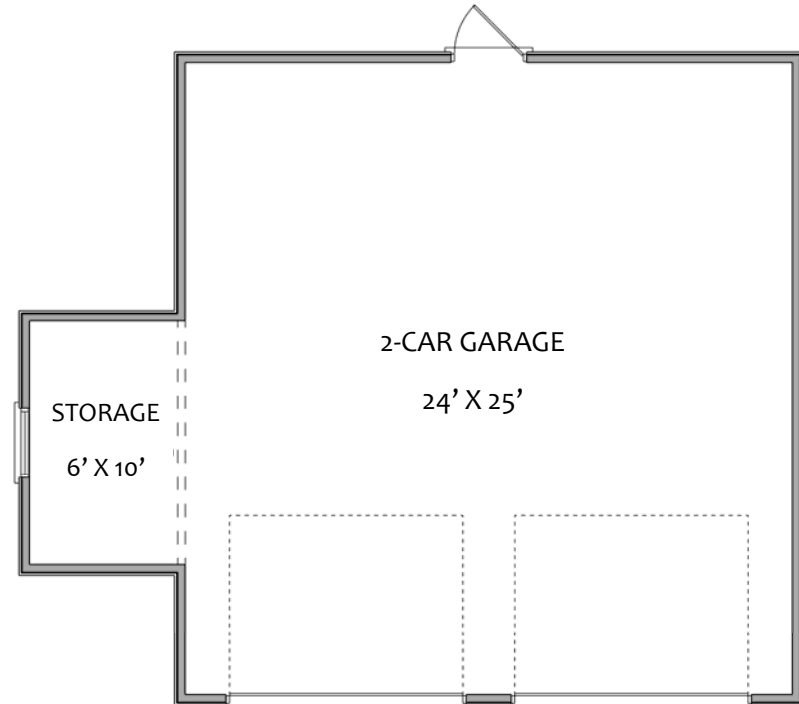

THE WATERLEAF

1072 RESERVE LANE

2,804 SQ. FT. | 4 BEDROOMS | 3.5 BATHS

CALL FOR PRICE

different. by design.

THE WATERLEAF

1072 RESERVE LANE

2,804 SQ. FT. | 4 BEDROOMS | 3.5 BATHS

CALL FOR PRICE

different. by design.

THE WATERLEAF

1072 RESERVE LANE

2,804 SQ. FT. | 4 BEDROOMS | 3.5 BATHS

CALL FOR PRICE

different. by design.