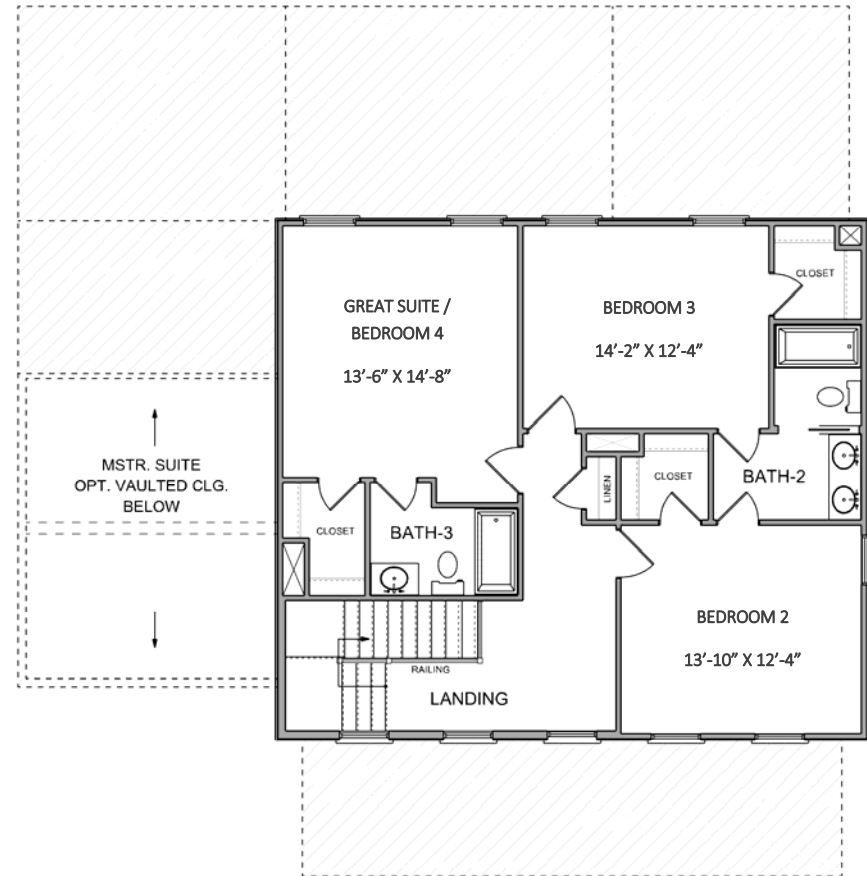

THE WATERLEAF

1072 RESERVE LANE

2,804 SQ. FT. | 4 BEDROOMS | 3.5 BATHS

CALL FOR PRICE

different. by design.

THE WATERLEAF

1072 RESERVE LANE

2,804 SQ. FT. | 4 BEDROOMS | 3.5 BATHS

CALL FOR PRICE

different. by design.

THE WATERLEAF

1072 RESERVE LANE

2,804 SQ. FT. | 4 BEDROOMS | 3.5 BATHS

CALL FOR PRICE

different. by design.