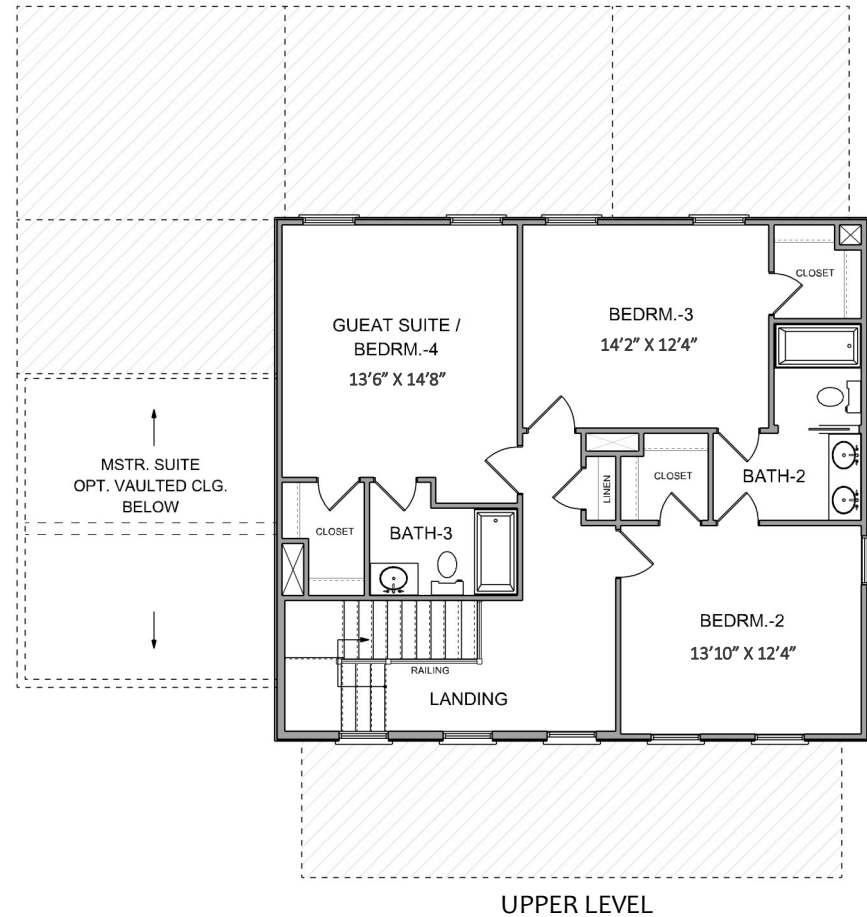

THE WATERLEAF

2,804 SQ. FT. | 4 BEDROOMS | 3.5 BATHS

different. by design.