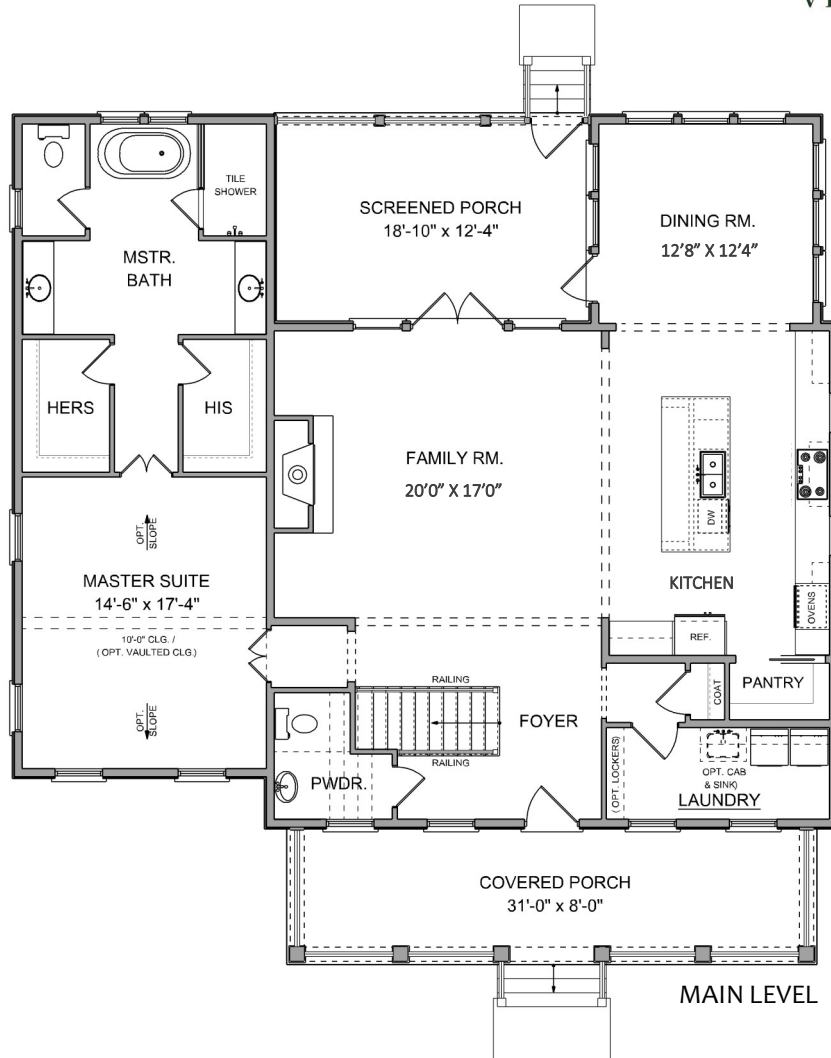

THE WATERLEAF

2,804 SQ. FT. | 4 BEDROOMS | 3.5 BATHS

different. by design.