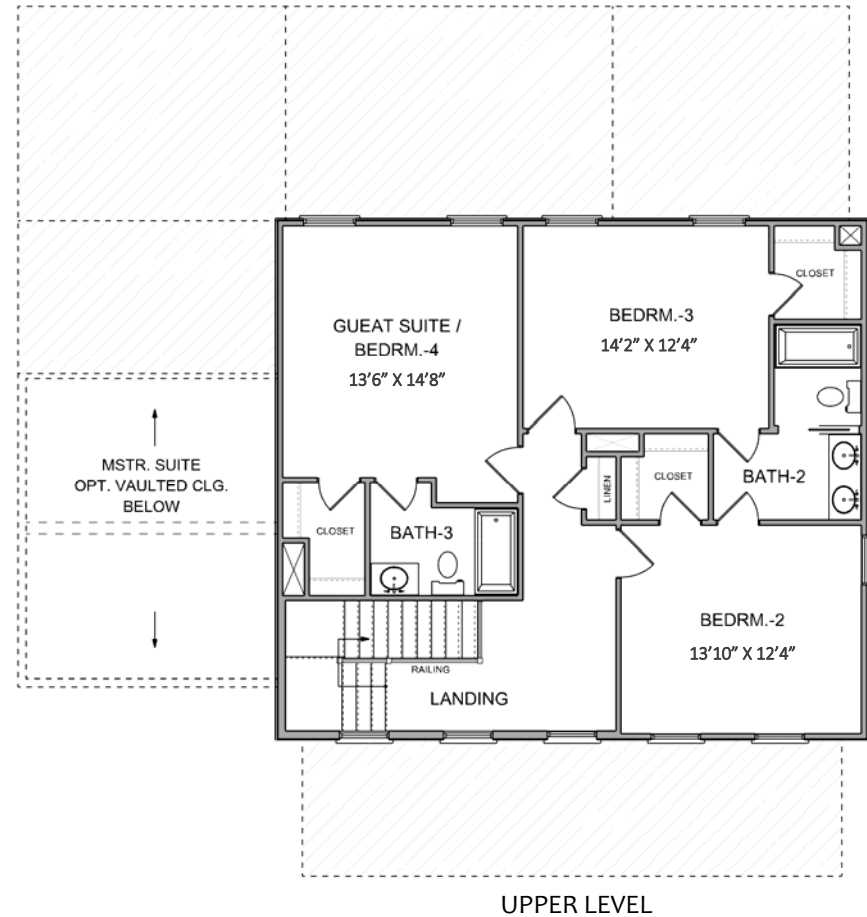

THE WATERLEAF

2,804 SQ. FT. | 4 BEDROOMS | 3.5 BATHS

different. by design.

THE WATERLEAF

2,804 SQ. FT. | 4 BEDROOMS | 3.5 BATHS

different. by design.