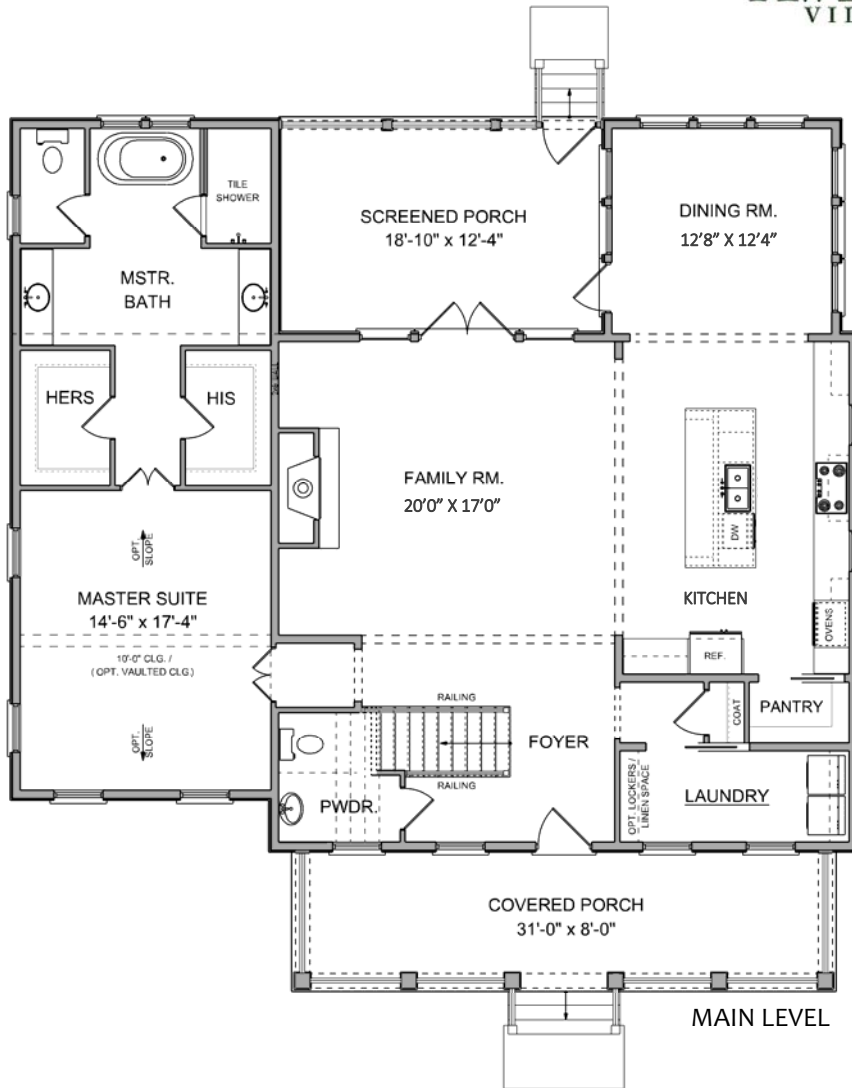

THE WATERLEAF

2,804 SQ. FT. | 4 BEDROOMS | 3.5 BATHS

different. by design.

THE WATERLEAF

2,804 SQ. FT. | 4 BEDROOMS | 3.5 BATHS

different. by design.