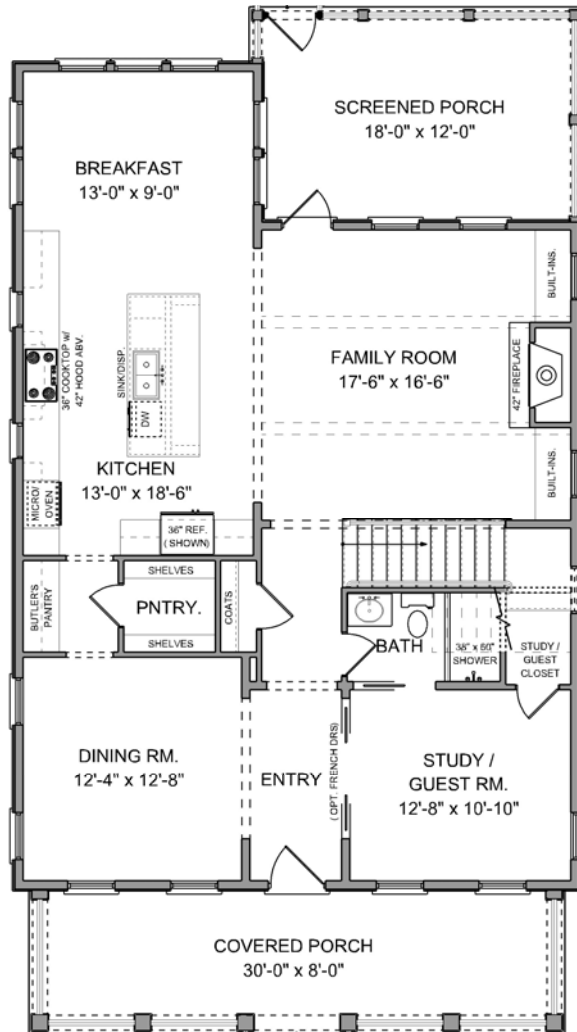

THE WENTWORTH

3,086 SQ. FT. | 5 BEDROOMS | 4 BATHS

Riverside
at CAROLINA PARK

cline
homes

3724 GOODWATER STREET

\$839,000

different. by design.

THE WENTWORTH

2,558 SQ. FT. | 4 BEDROOMS | 3 BATHS

Riverside
at CAROLINA PARK

MAIN LEVEL

UPPER LEVEL

3724 GOODWATER STREET

\$839,000

different. by design.

THE WENTWORTH

GARAGE | 528 HT. SQ. FT. | 1 BEDROOMS | 1 BATH

Riverside
at CAROLINA PARK

FRONT ELEVATION

3724 GOODWATER STREET

\$839,000

different. by design.