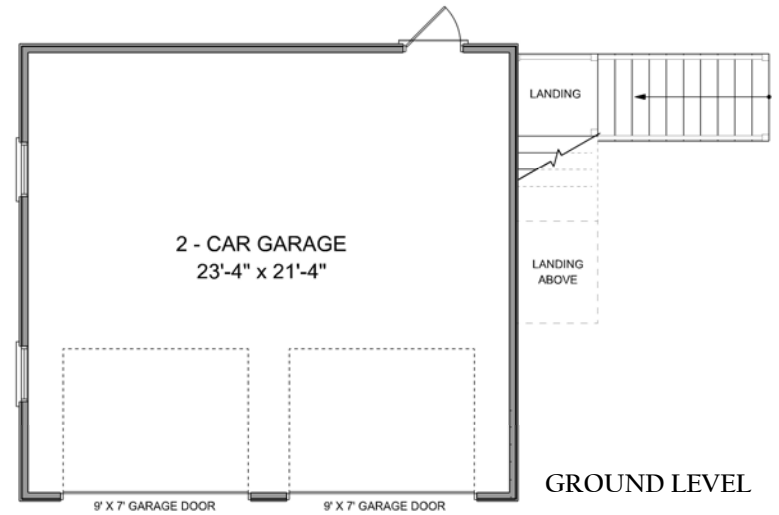

THE WENTWORTH

3,086 SQ. FT. | 5 BEDROOMS | 4 BATHS

Riverside
at CAROLINA PARK

cline
homes

3724 GOODWATER STREET

\$839,000

different. by design.

THE WENTWORTH

2,558 SQ. FT. | 4 BEDROOMS | 3 BATHS

Riverside
at CAROLINA PARK

MAIN LEVEL

UPPER LEVEL

3724 GOODWATER STREET

\$839,000

different. by design.

THE WENTWORTH

GARAGE | 528 HT. SQ. FT. | 1 BEDROOMS | 1 BATH

Riverside
at CAROLINA PARK

FRONT ELEVATION

3724 GOODWATER STREET

\$839,000

different. by design.