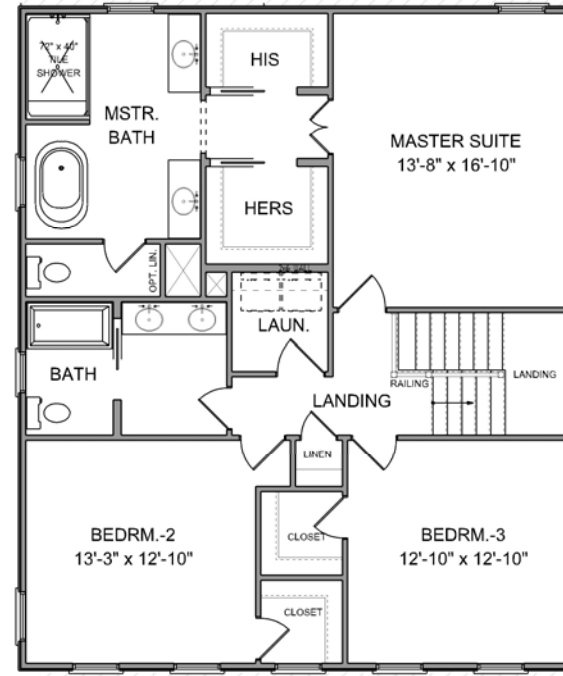

THE WENTWORTH

3,086 SQ. FT. | 5 BEDROOMS | 4 BATHS

Riverside
at CAROLINA PARK

cline
homes

3724 GOODWATER STREET

\$839,000

different. by design.

THE WENTWORTH

2,558 SQ. FT. | 4 BEDROOMS | 3 BATHS

Riverside
at CAROLINA PARK

MAIN LEVEL

UPPER LEVEL

3724 GOODWATER STREET

\$839,000

different. by design.

THE WENTWORTH

GARAGE | 528 HT. SQ. FT. | 1 BEDROOMS | 1 BATH

Riverside
at CAROLINA PARK

FRONT ELEVATION

3724 GOODWATER STREET

\$839,000

different. by design.