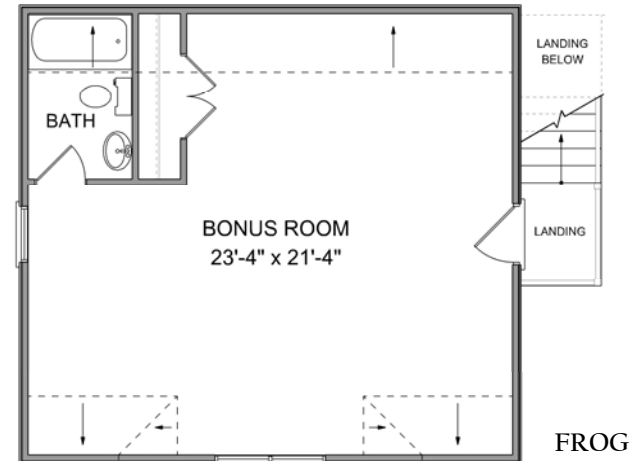

THE WENTWORTH

3,086 SQ. FT. | 5 BEDROOMS | 4 BATHS

Riverside
at CAROLINA PARK

cline
homes

3724 GOODWATER STREET

\$839,000

different. by design.

THE WENTWORTH

2,558 SQ. FT. | 4 BEDROOMS | 3 BATHS

Riverside
at CAROLINA PARK

MAIN LEVEL

UPPER LEVEL

3724 GOODWATER STREET

\$839,000

different. by design.

THE WENTWORTH

GARAGE | 528 HT. SQ. FT. | 1 BEDROOMS | 1 BATH

Riverside
at CAROLINA PARK

FRONT ELEVATION

3724 GOODWATER STREET

\$839,000

different. by design.