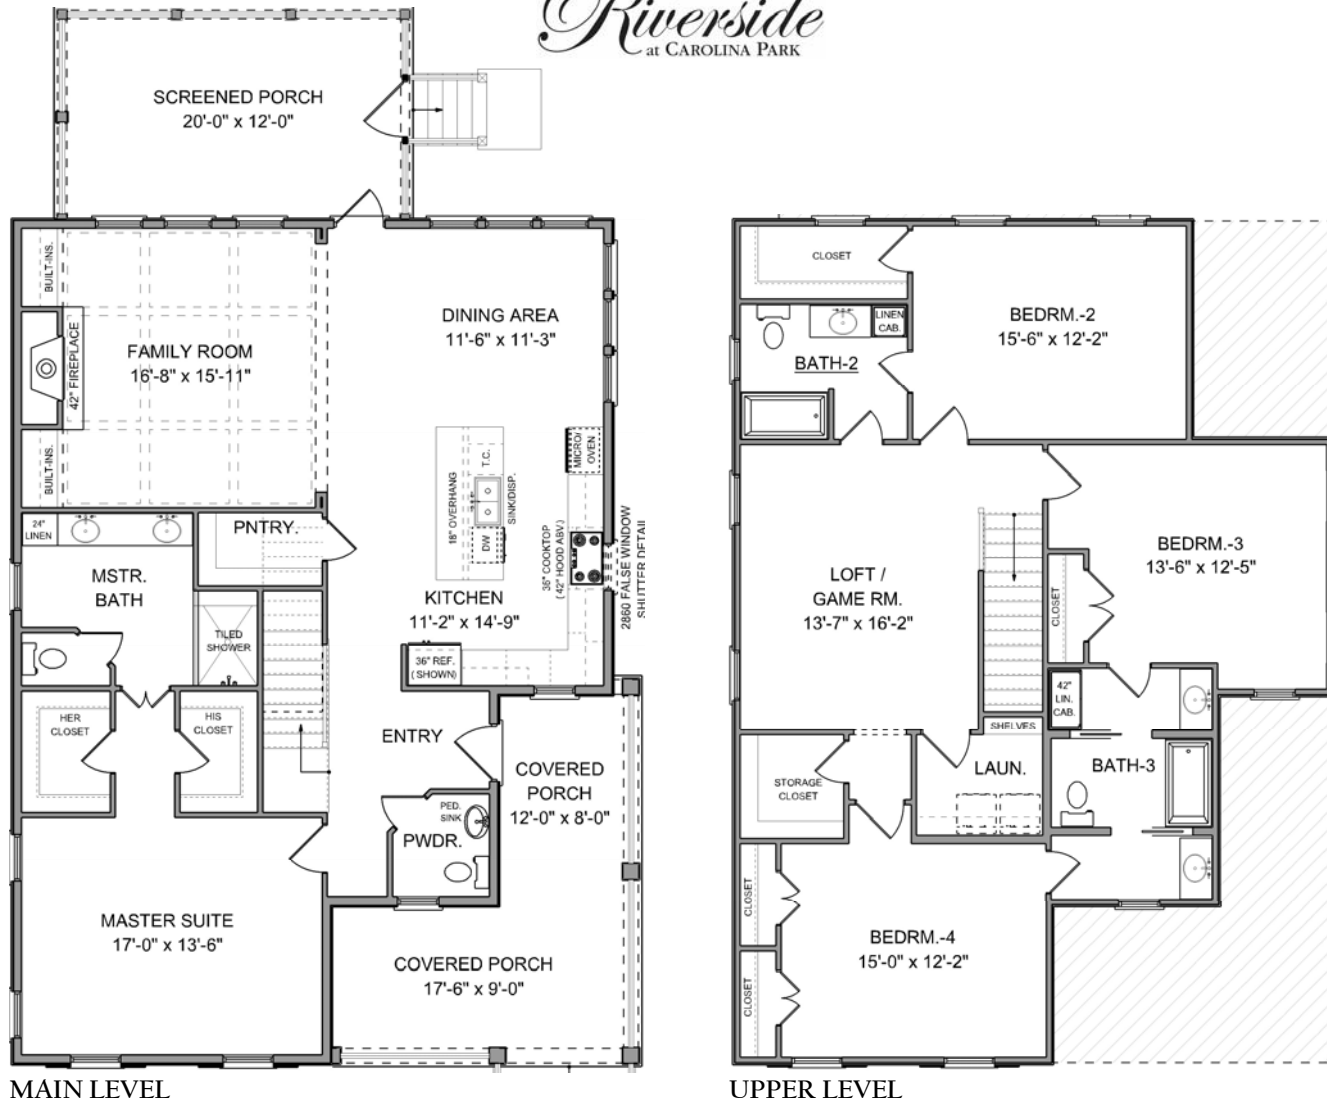

# THE RUTLEDGE

2,720 SQ. FT. | 4 BEDROOMS | 3.5 BATHS

*Riverside*  
at CAROLINA PARK

cline  
homes

3775 MILLPOND LANE

\$739,000

different. by design.

# THE RUTLEDGE

2,720 SQ. FT. | 4 BEDROOMS | 3.5 BATHS

*Riverside*  
at CAROLINA PARK

3775 MILLPOND LANE

\$739,000

different. by design.

# THE RUTLEDGE

GARAGE B | 600 SQ. FT.

*Riverside*  
at CAROLINA PARK

FRONT ELEVATION

GROUND LEVEL