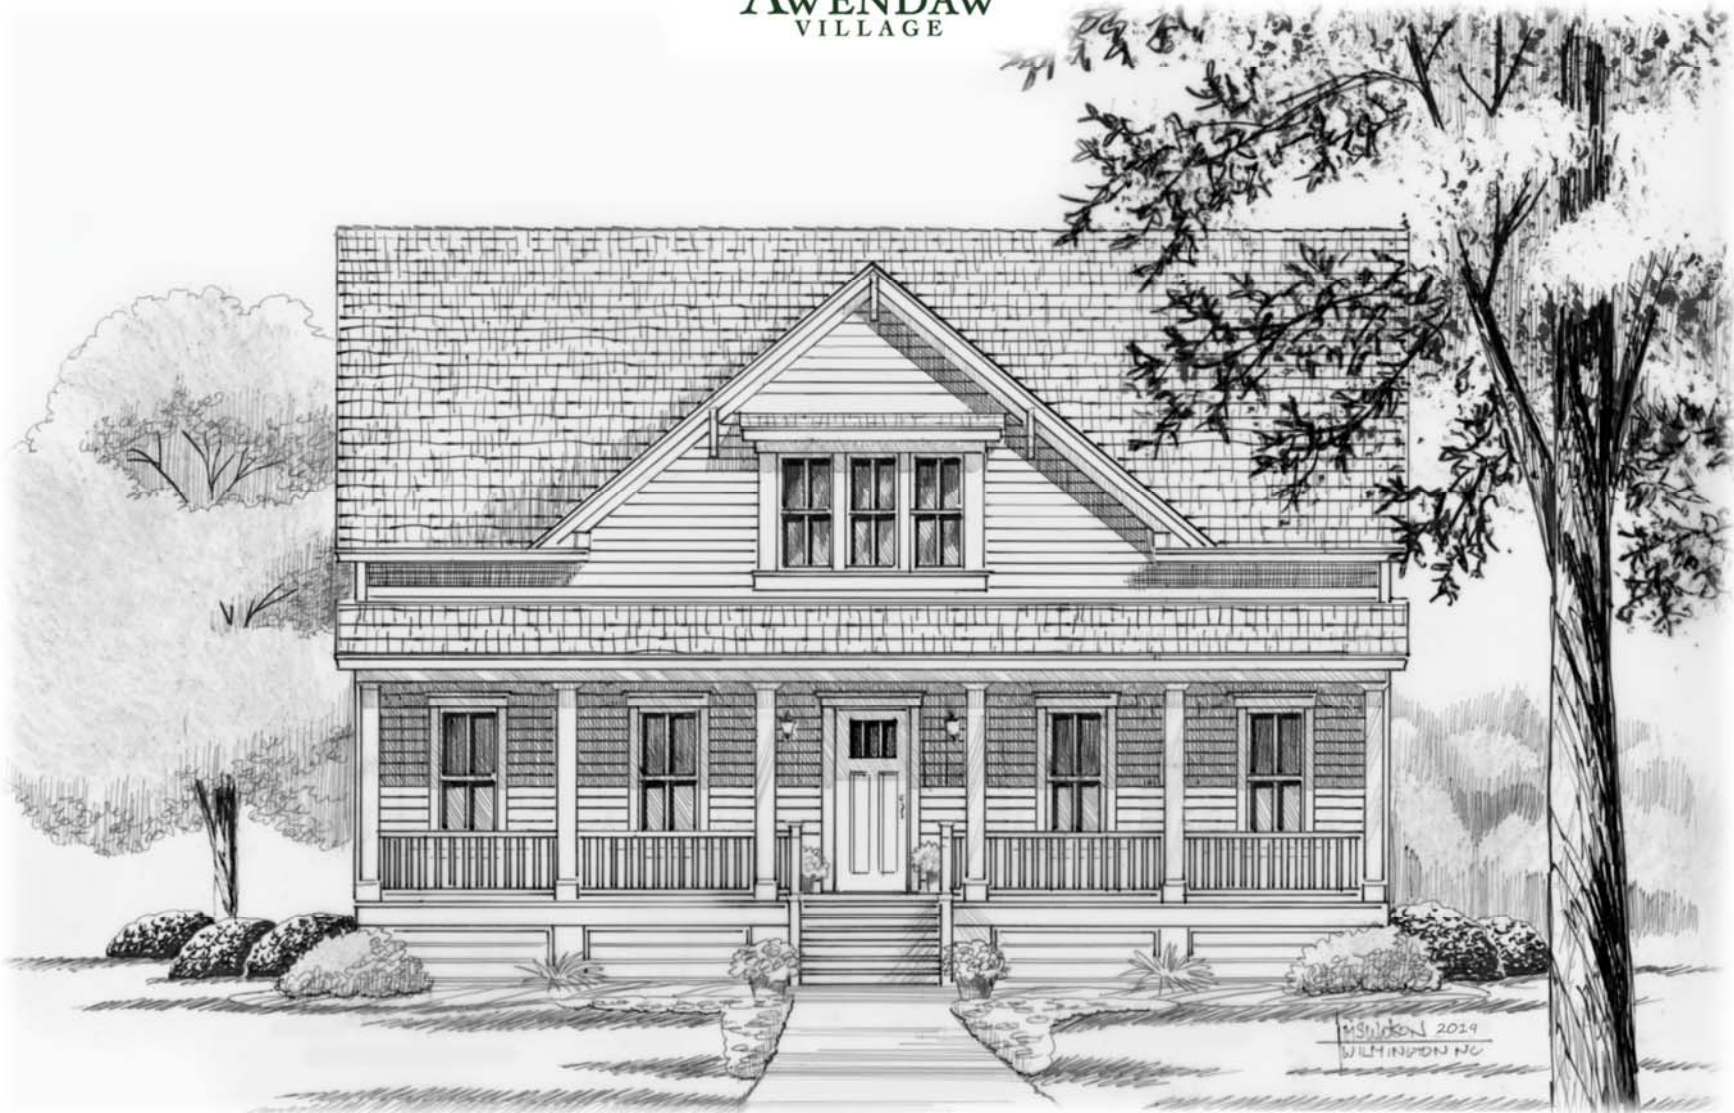

THE MULBERRY

**AWENDAW**
VILLAGE

cline
homes

3,029 SQ. FT. | 4 BEDROOMS | 3.5 BATHS

different. by design.