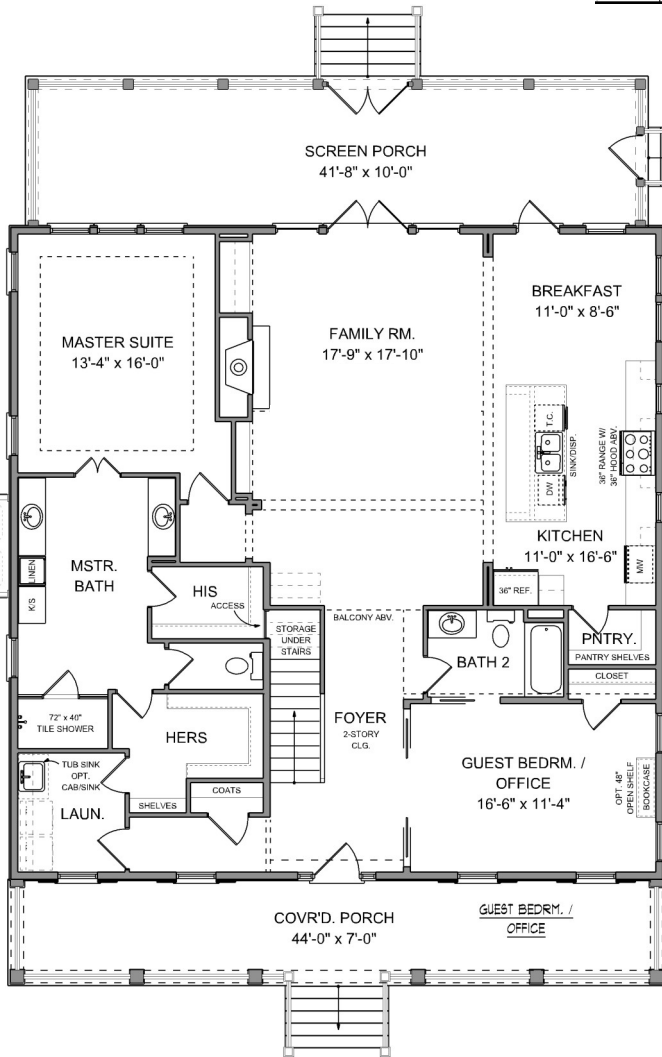

THE MOULTRIE A
2,531 SQ. FT. | 4 BEDROOMS | 3 BATHS

UPPER LEVEL