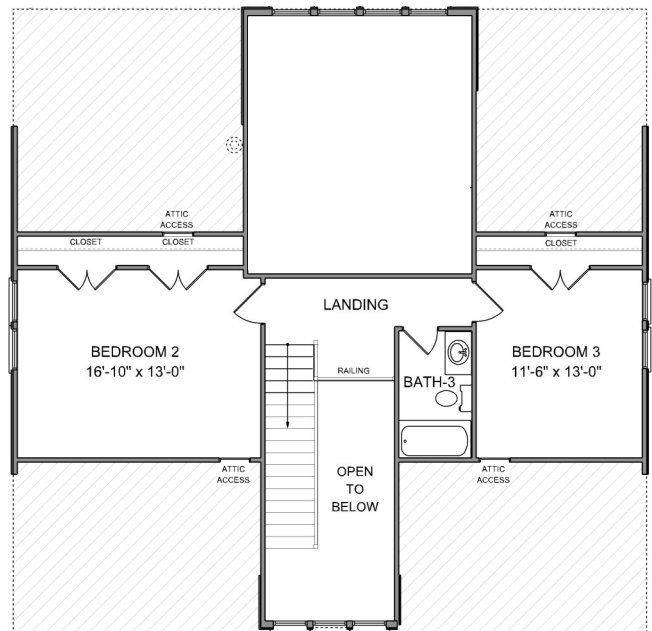

THE MOULTRIE A
2,531 SQ. FT. | 4 BEDROOMS | 3 BATHS

UPPER LEVEL