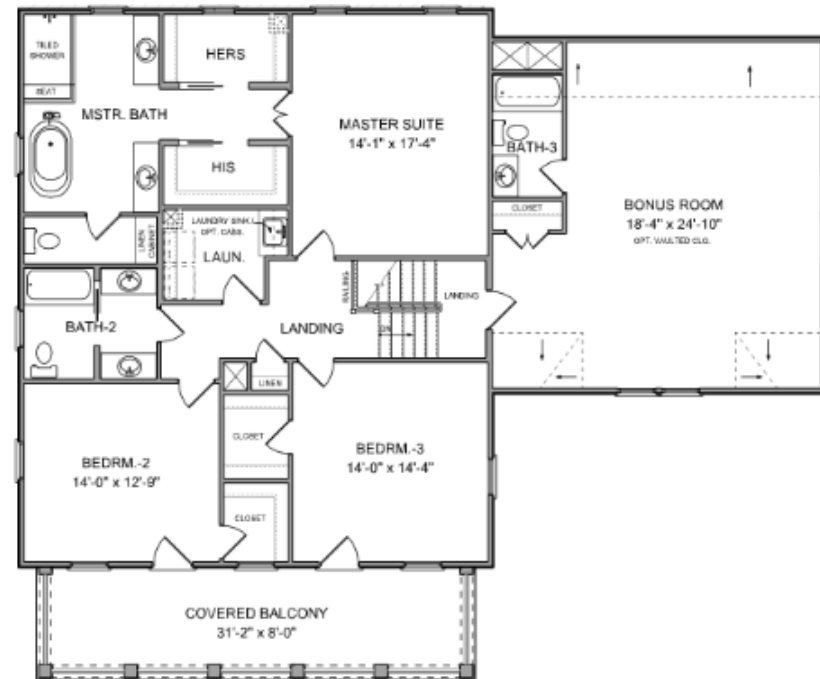

THE CUMBERLAND D

3,519 SQ. FT. | 4 BEDROOMS | 3.5 BATHS

THE CUMBERLAND D

3,519 SQ. FT. | 4 BEDROOMS | 3.5 BATHS

MAIN LEVEL PLAN

UPPER LEVEL PLAN