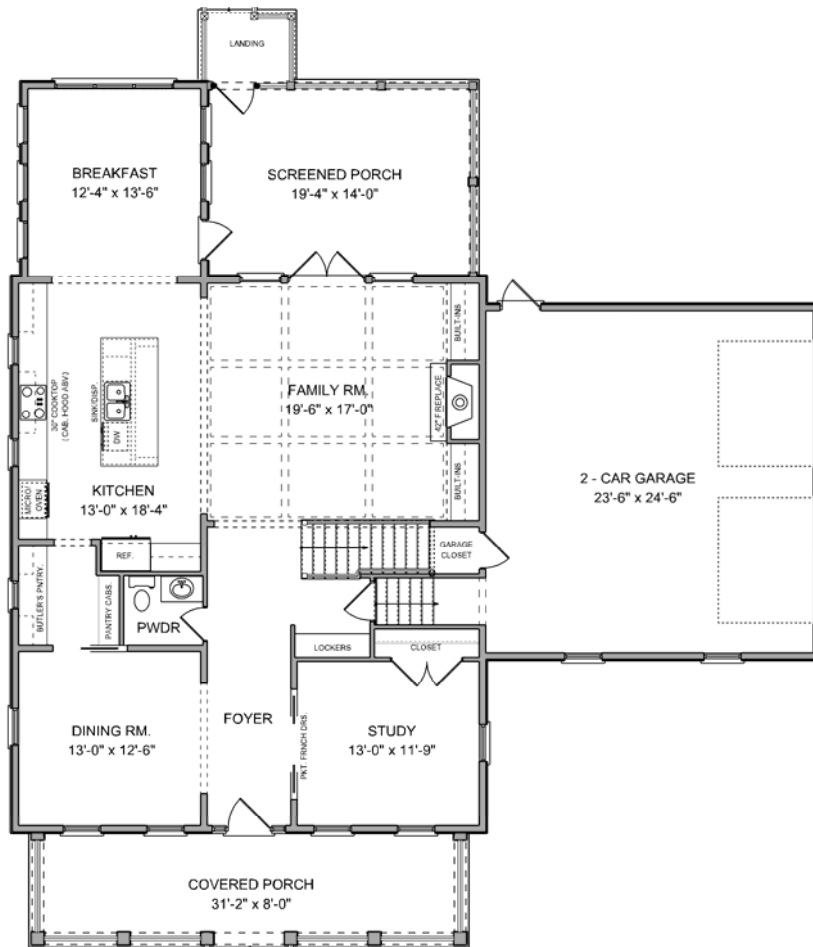

THE CUMBERLAND D

3,519 SQ. FT. | 4 BEDROOMS | 3.5 BATHS

THE CUMBERLAND D

3,519 SQ. FT. | 4 BEDROOMS | 3.5 BATHS

MAIN LEVEL PLAN

UPPER LEVEL PLAN