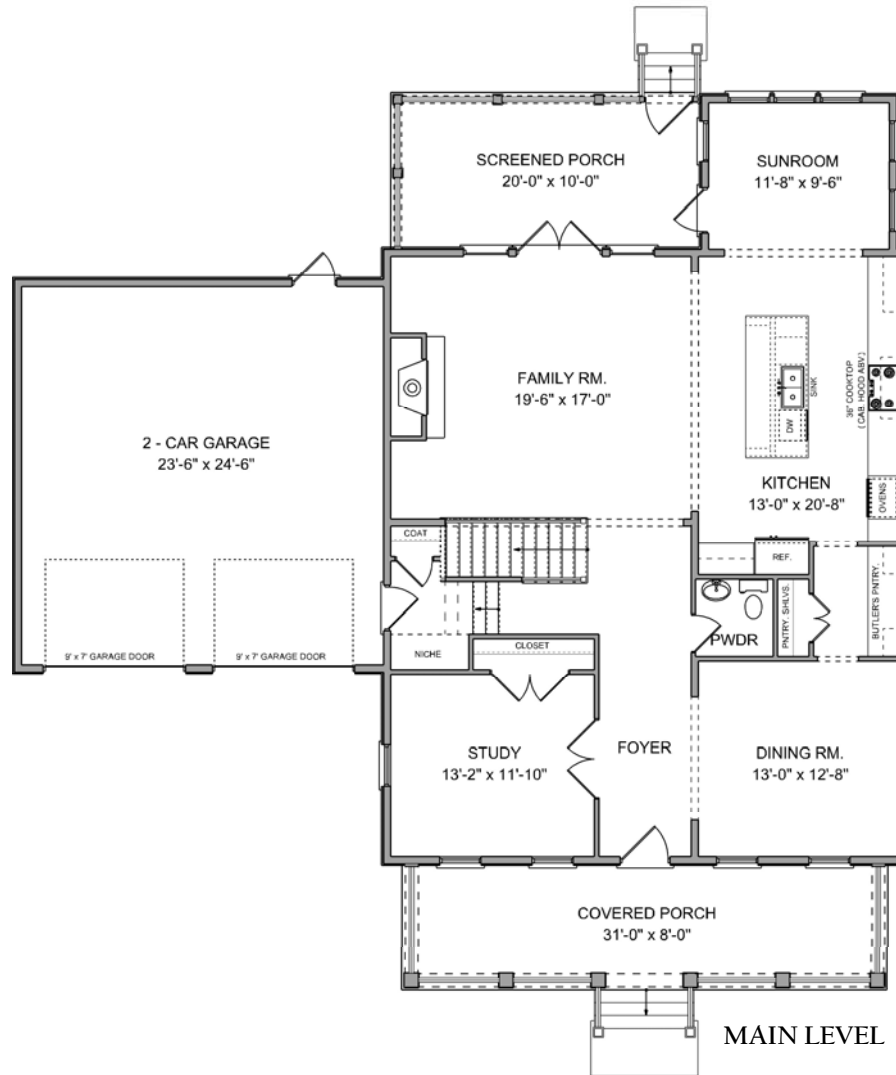

THE COTTONWOOD

2,842 SQ. FT. | 3 BEDROOMS | 2.5 BATHS

different. by design.

THE COTTONWOOD

2,842 SQ. FT. | 3 BEDROOMS | 2.5 BATHS

different. by design.