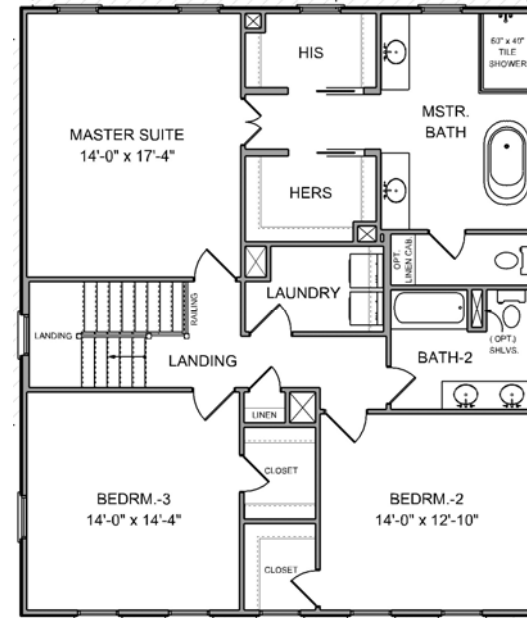

THE COTTONWOOD

2,842 SQ. FT. | 3 BEDROOMS | 2.5 BATHS

different. by design.

THE COTTONWOOD

2,842 SQ. FT. | 3 BEDROOMS | 2.5 BATHS

different. by design.