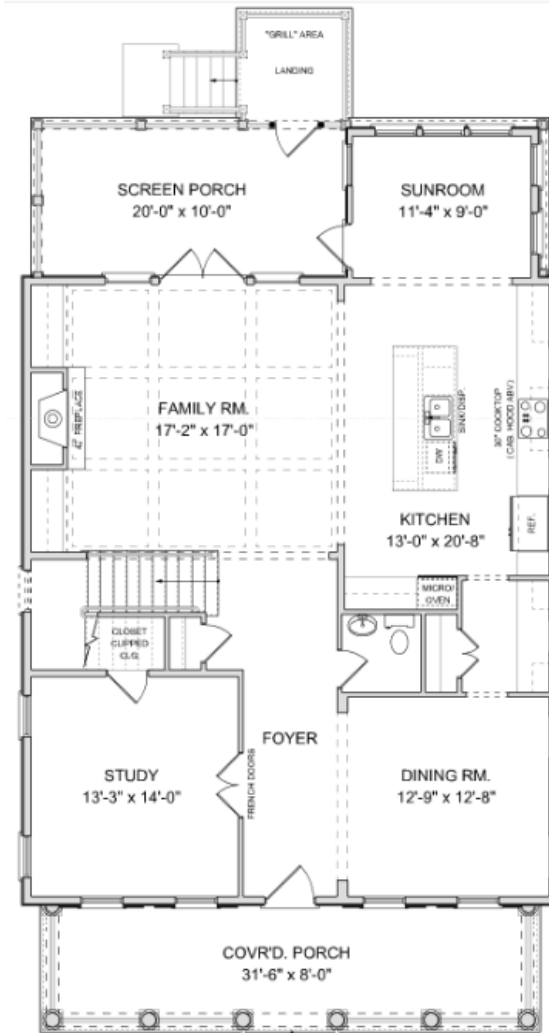

THE CUMBERLAND B

3,704 SQ. FT. | 4 BEDROOMS | 3.5 BATHS

FRONT ELEVATION

FIRST FLOOR

THE CUMBERLAND B

3,704 SQ. FT. | 4 BEDROOMS | 3.5 BATHS

SECOND FLOOR

THIRD FLOOR