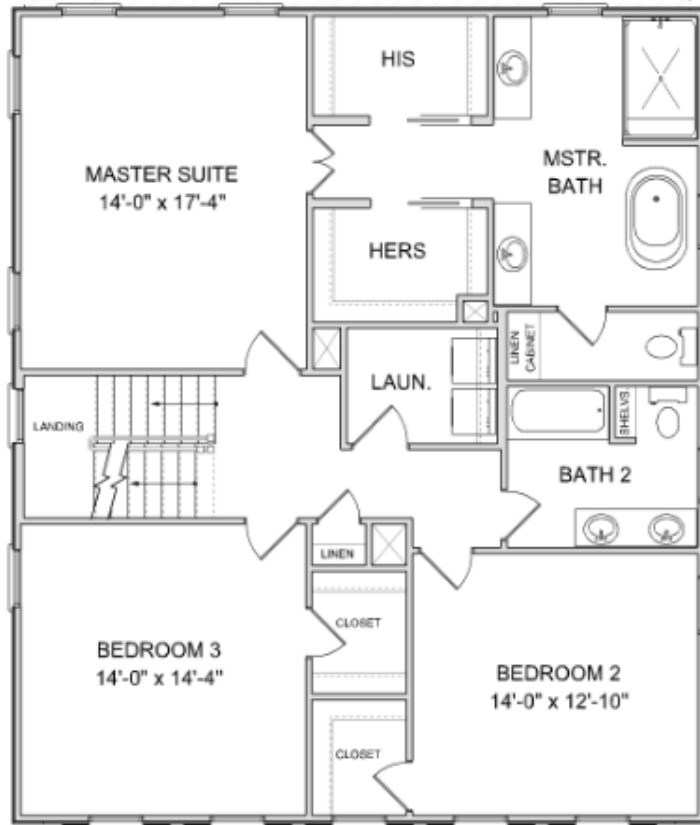

THE CUMBERLAND B

3,704 SQ. FT. | 4 BEDROOMS | 3.5 BATHS

FRONT ELEVATION

FIRST FLOOR

THE CUMBERLAND B

3,704 SQ. FT. | 4 BEDROOMS | 3.5 BATHS

SECOND FLOOR

THIRD FLOOR