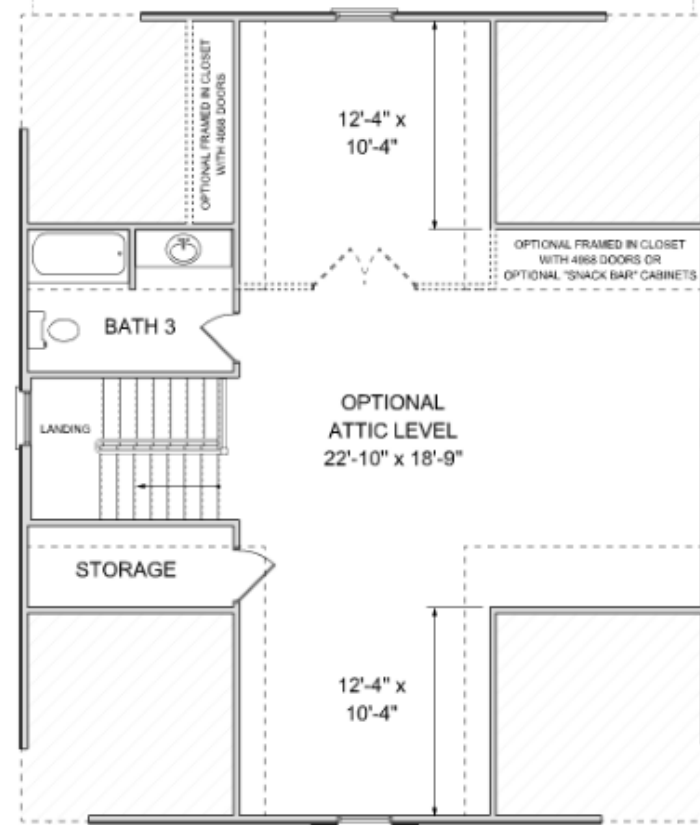

THE CUMBERLAND B

3,704 SQ. FT. | 4 BEDROOMS | 3.5 BATHS

FRONT ELEVATION

FIRST FLOOR

THE CUMBERLAND B

3,704 SQ. FT. | 4 BEDROOMS | 3.5 BATHS

SECOND FLOOR

THIRD FLOOR