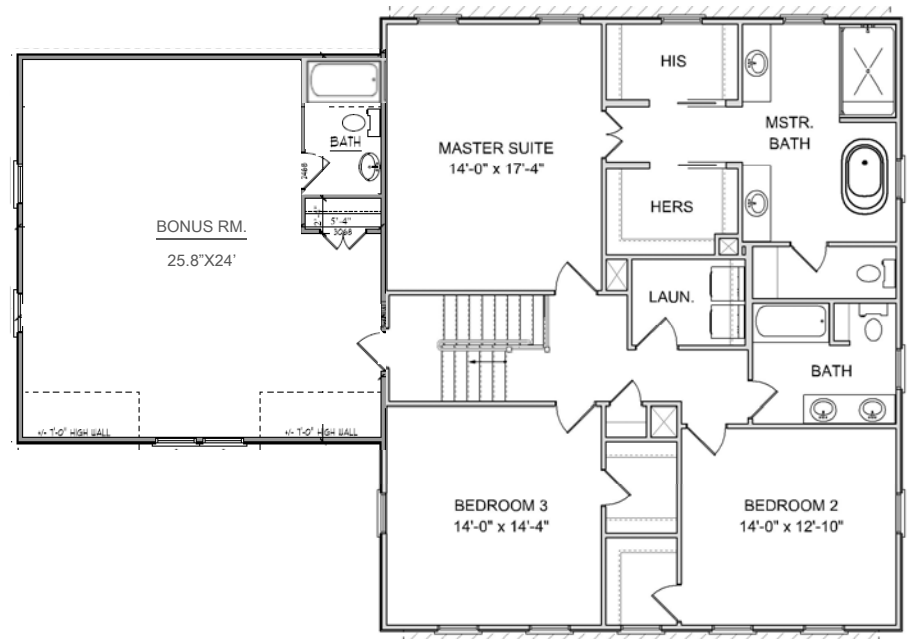

THE CUMBERLAND A

3,448 SQ. FT. | 4 BEDROOMS | 3.5 BATHS

FRONT ELEVATION

THE CUMBERLAND A

3,448 SQ. FT. | 4 BEDROOMS | 3.5 BATHS

MAIN LEVEL PLAN

UPPER LEVEL PLAN