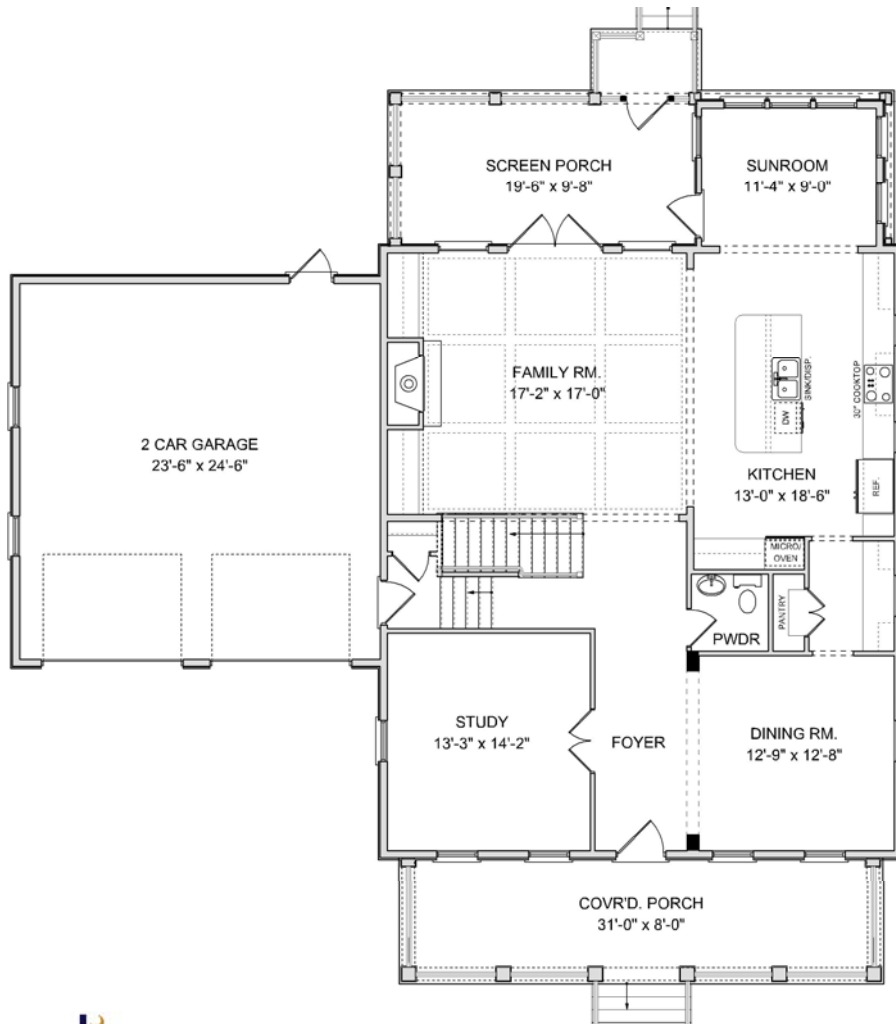

THE CUMBERLAND A

3,448 SQ. FT. | 4 BEDROOMS | 3.5 BATHS

FRONT ELEVATION

THE CUMBERLAND A

3,448 SQ. FT. | 4 BEDROOMS | 3.5 BATHS

MAIN LEVEL PLAN

UPPER LEVEL PLAN