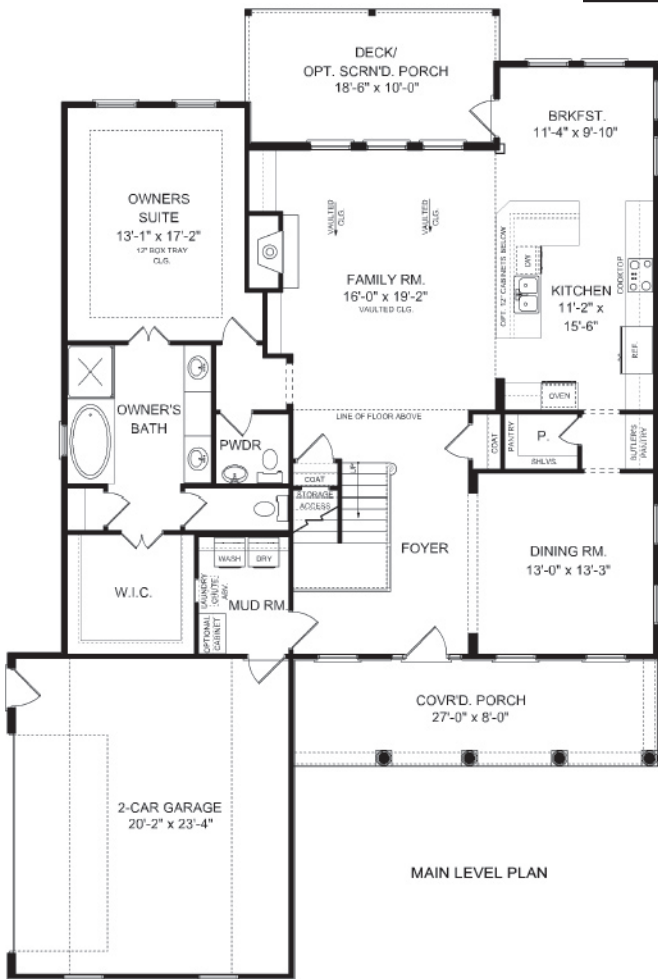

THE ASHEVILLE

3,090 sq. ft. | 4-5 BEDROOMS | 3.5 BATHS

different. by design.

Sales Info:

Julia Cunningham
 Carolina One New Homes
 843-864-9111
 jcunningham@carolinaone.com