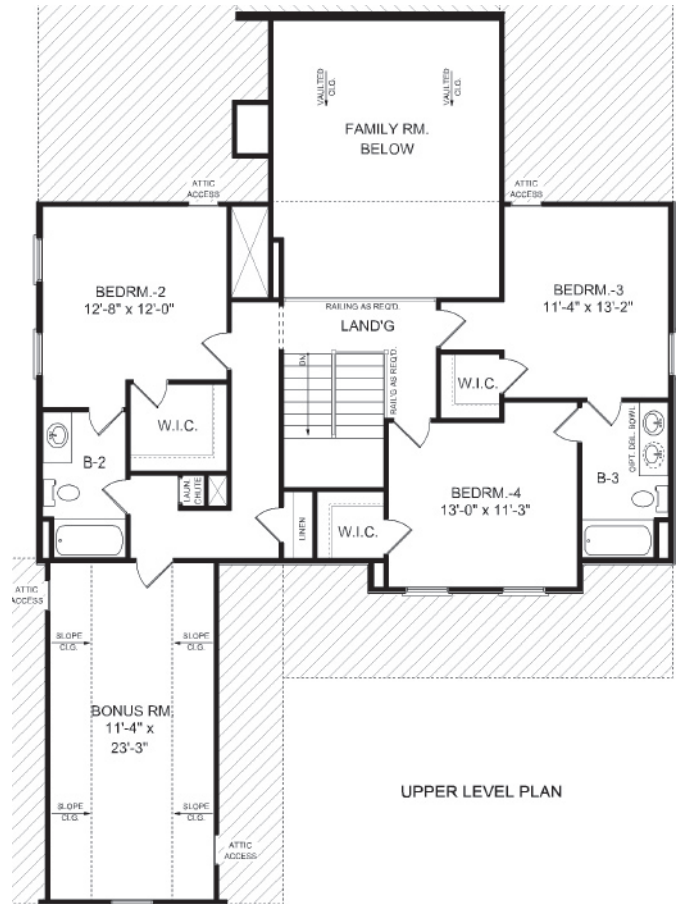

THE ASHEVILLE

3,090 sq. ft. | 4-5 BEDROOMS | 3.5 BATHS

different. by design.

Sales Info:

Julia Cunningham
 Carolina One New Homes
 843-864-9111
 jcunningham@carolinaone.com