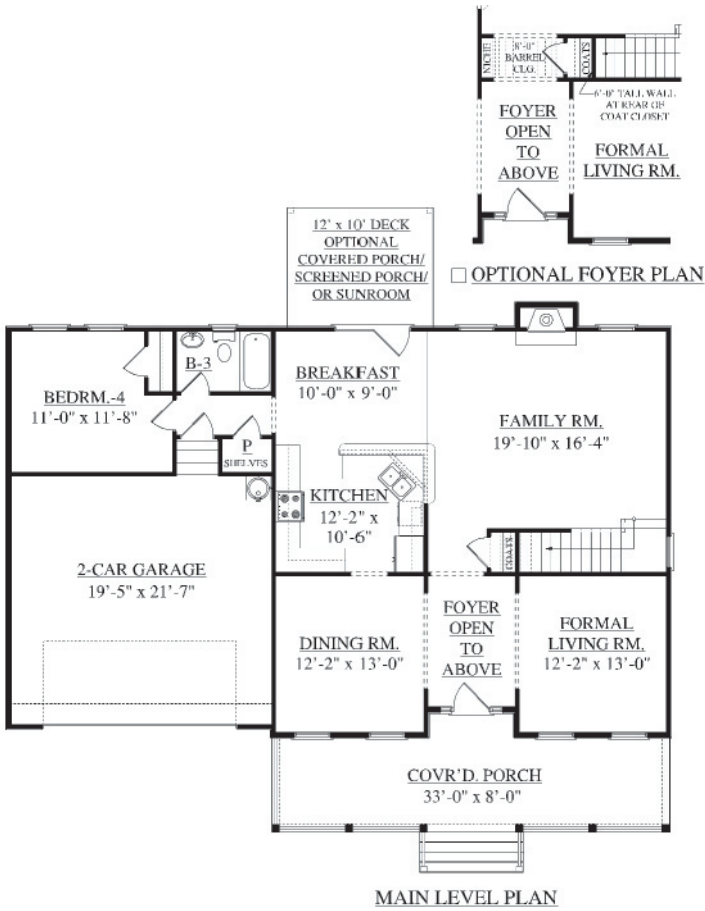

THE MAYBERRY

2,914 SQ. FT. | 4 BEDROOMS | 3 BATHS

different. by design.

Sales Info:
 Julia Cunningham
 Carolina One New Homes
 843-864-9111
 jcunningham@carolinaone.com