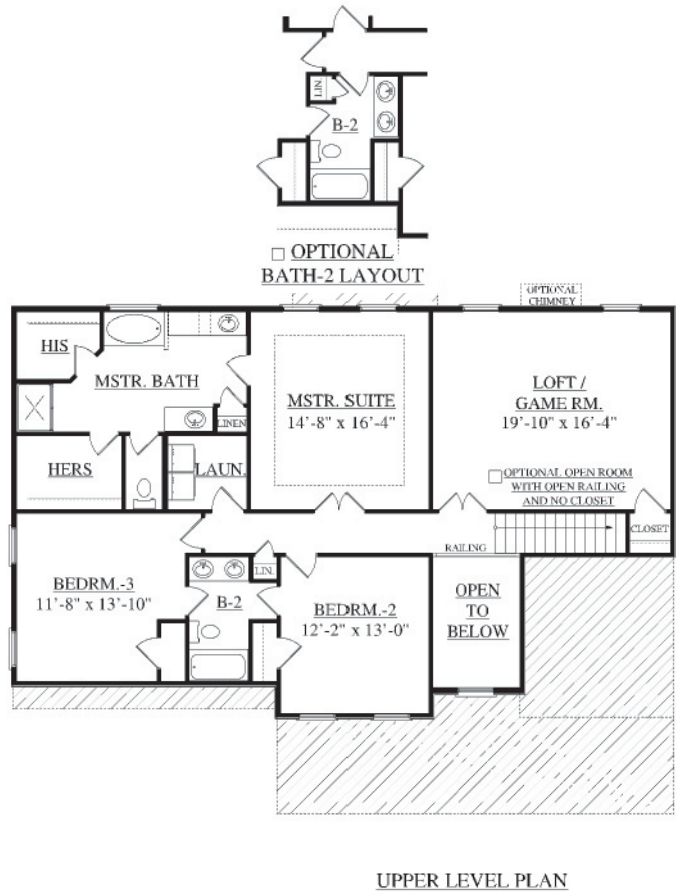

THE MAYBERRY

2,914 SQ. FT. | 4 BEDROOMS | 3 BATHS

different. by design.

Sales Info:
 Julia Cunningham
 Carolina One New Homes
 843-864-9111
 jcunningham@carolinaone.com