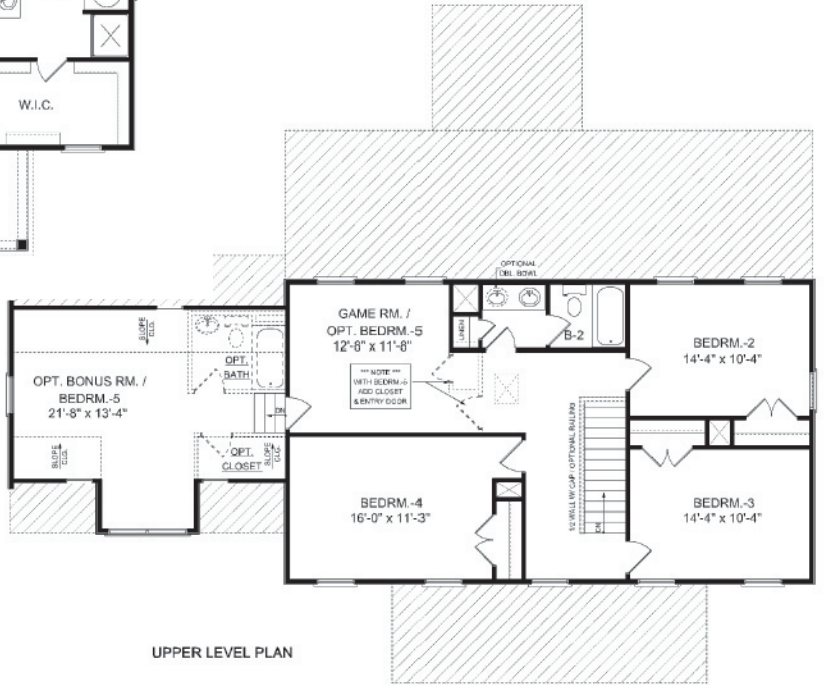

# THE WINDSOR

2,850 SQ FT | 4 - 5 BEDROOMS | 2.5 BATHS

different. by design.

Sales Info:  
 Julia Cunningham  
 Carolina One New Homes  
 843-864-9111  
 jcunningham@carolinaone.com