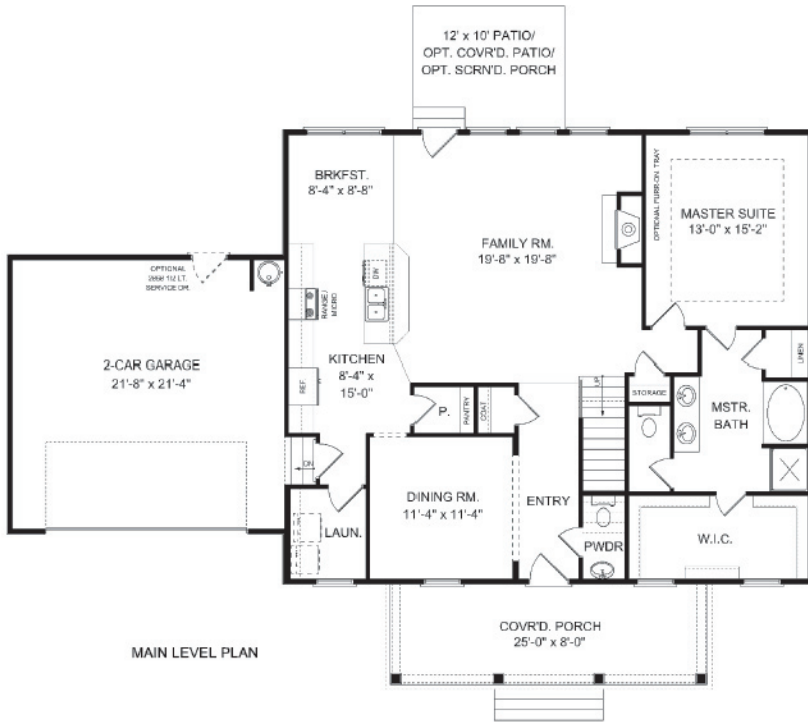

# THE WINDSOR

2,850 SQ FT | 4 - 5 BEDROOMS | 2.5 BATHS

different. by design.

Sales Info:  
 Julia Cunningham  
 Carolina One New Homes  
 843-864-9111  
 jcunningham@carolinaone.com