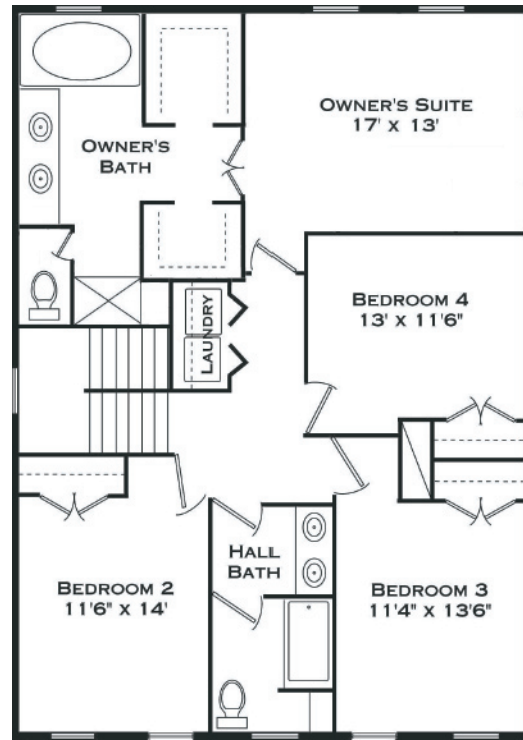

THE GEORGETOWN RF

2,533 SQ. FT. | 4-5 BEDROOMS | 2 1/2 BATHS

different. by design.