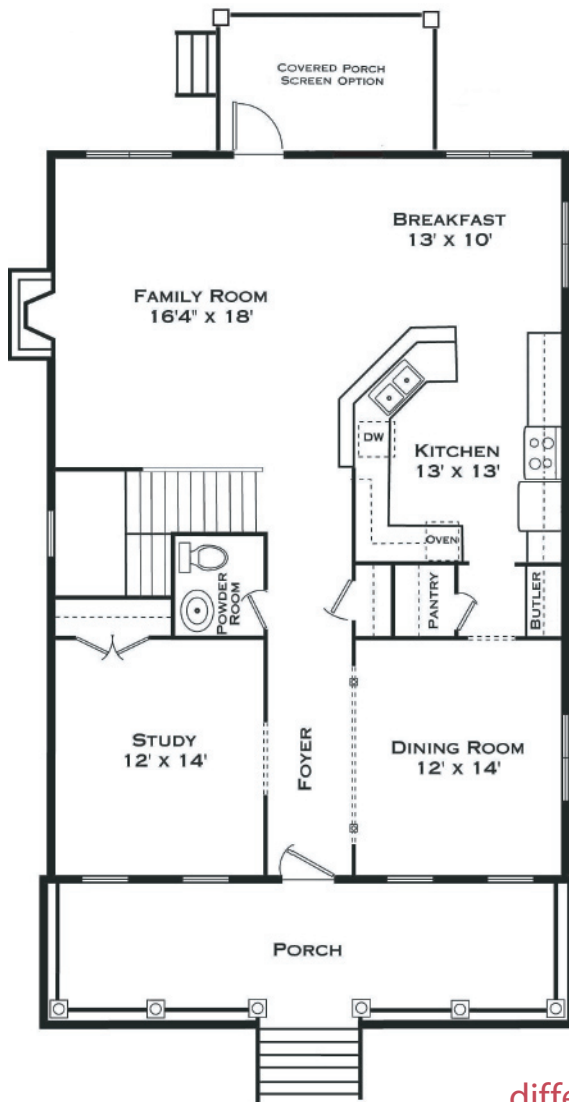

THE GEORGETOWN RF

2,533 SQ. FT. | 4-5 BEDROOMS | 2 1/2 BATHS

different. by design.