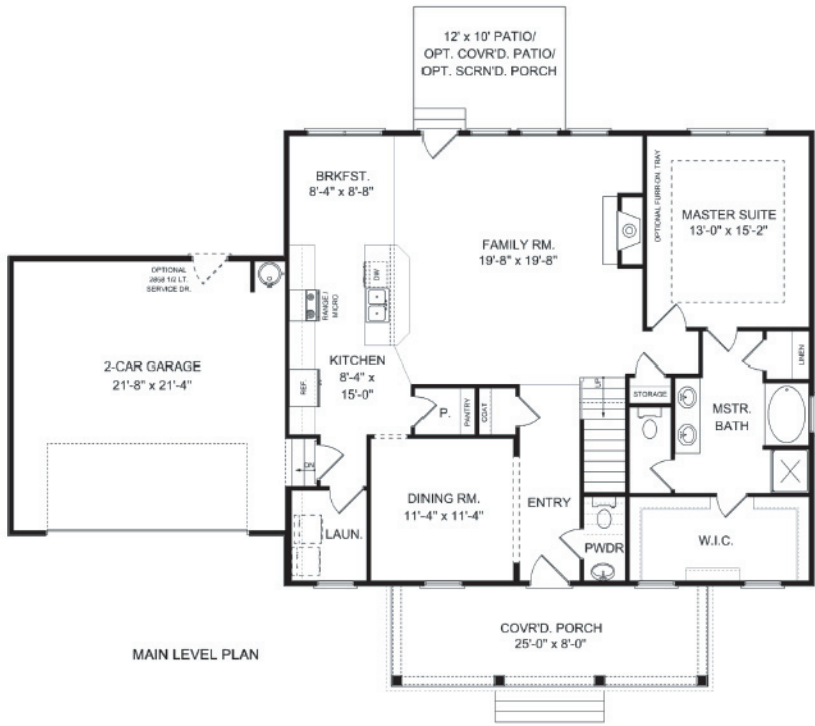

# THE ANDERSON

2,510 SQ FT | 4 - 5 BEDROOMS | 2.5 BATHS

different. by design.

Sales Info:  
 Julia Cunningham  
 Carolina One New Homes  
 843-864-9111  
 jcunningham@carolinaone.com