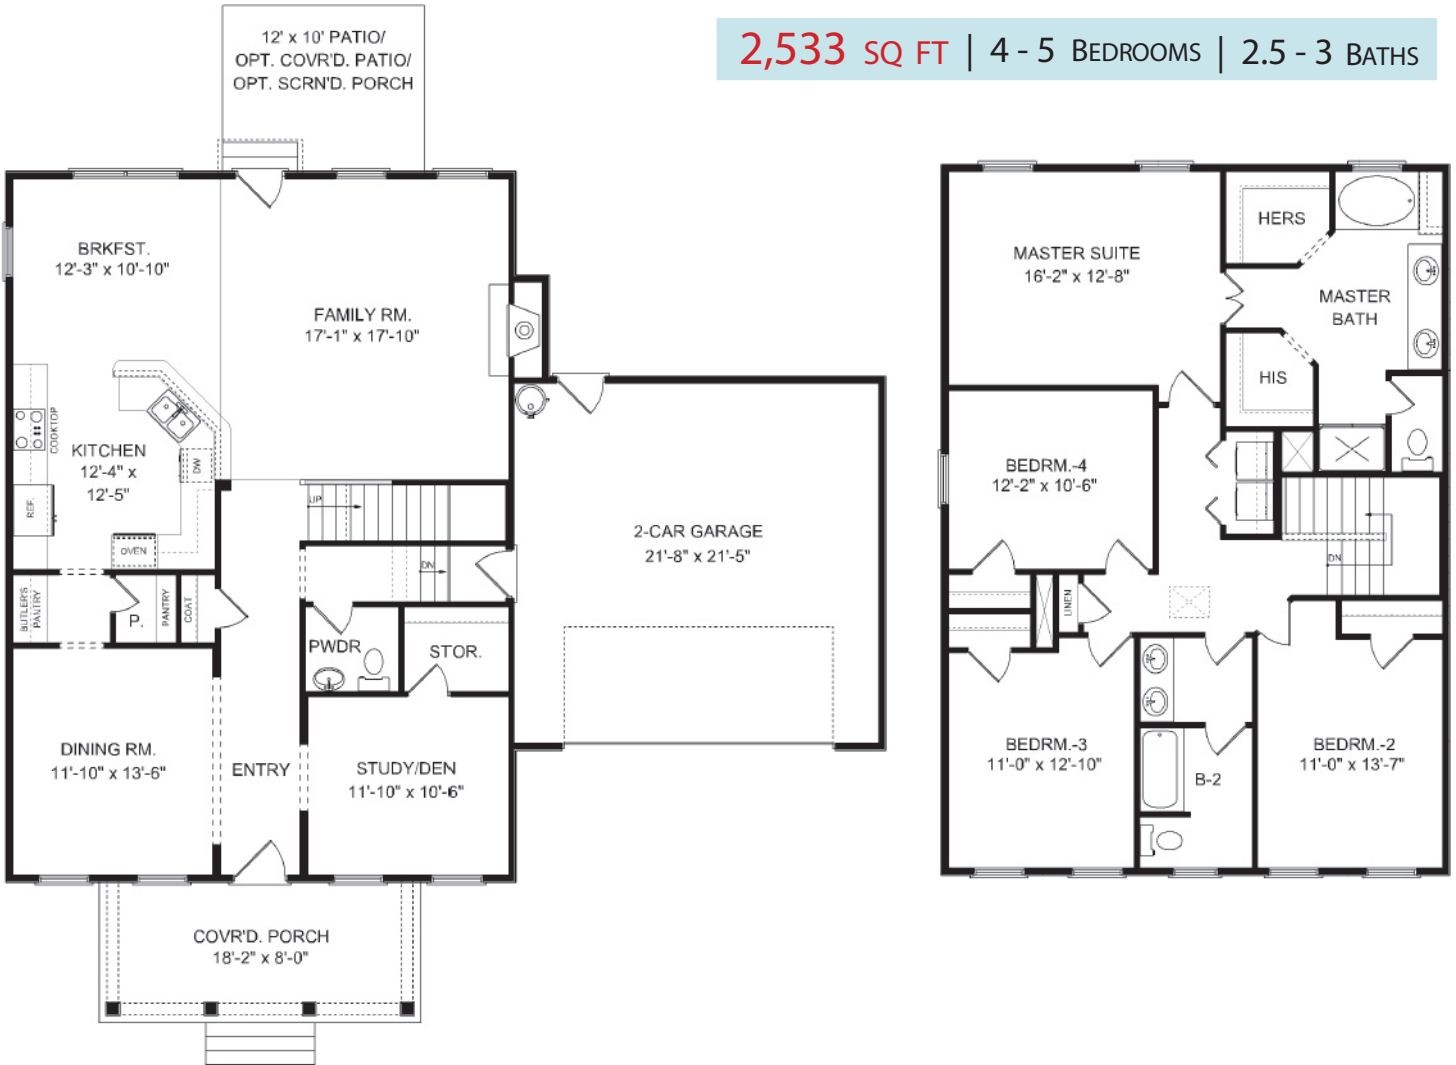

THE GEORGETOWN

2,533 SQ FT | 4 - 5 BEDROOMS | 2.5 - 3 BATHS

different. by design.

Sales Info:

Julia Cunningham
Carolina One New Homes
843-864-9111
jcunningham@carolinaone.com