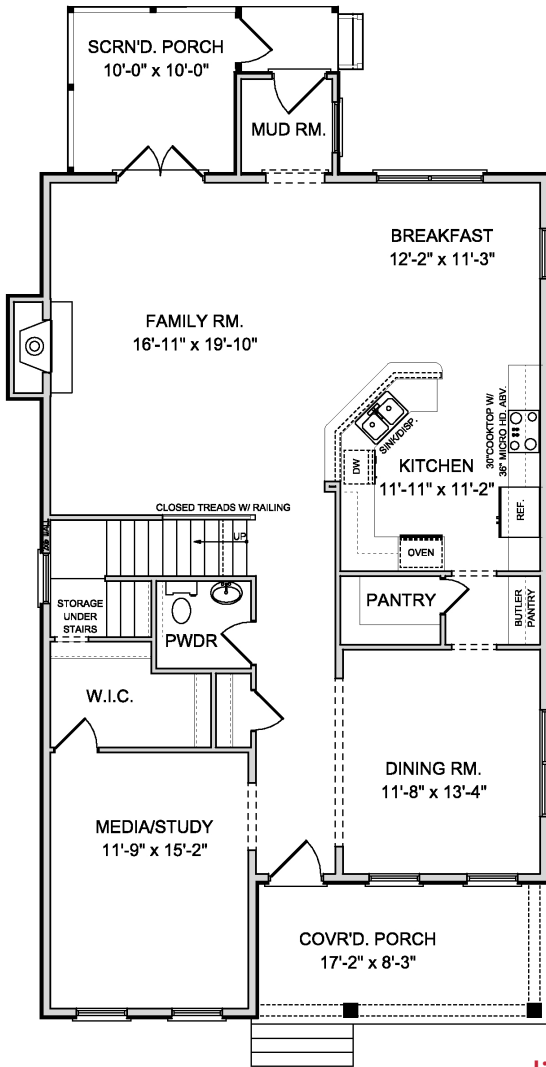

THE RADCLIFFE

2,762 SQ. FT. | 4-5 BEDROOMS | 2 1/2 BATHS

First Floor

Second Floor

different. by design.