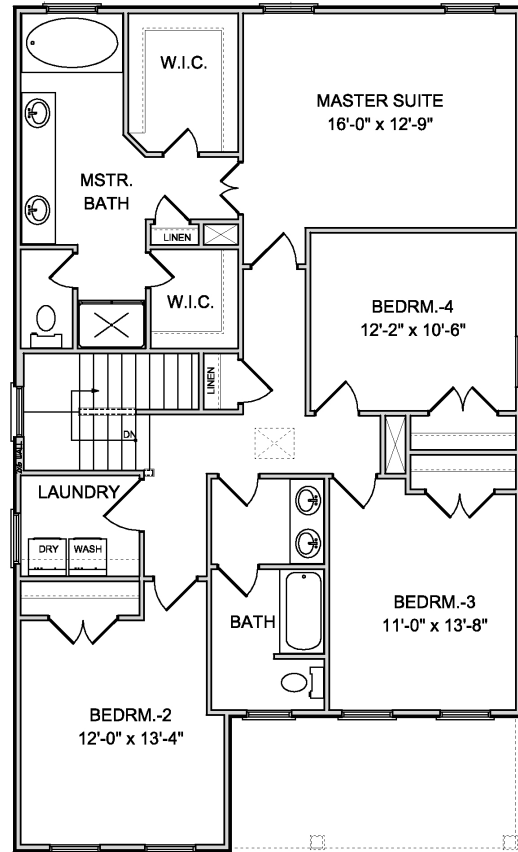

THE RADCLIFFE

2,762 SQ. FT. | 4-5 BEDROOMS | 2 1/2 BATHS

First Floor

Second Floor

different. by design.