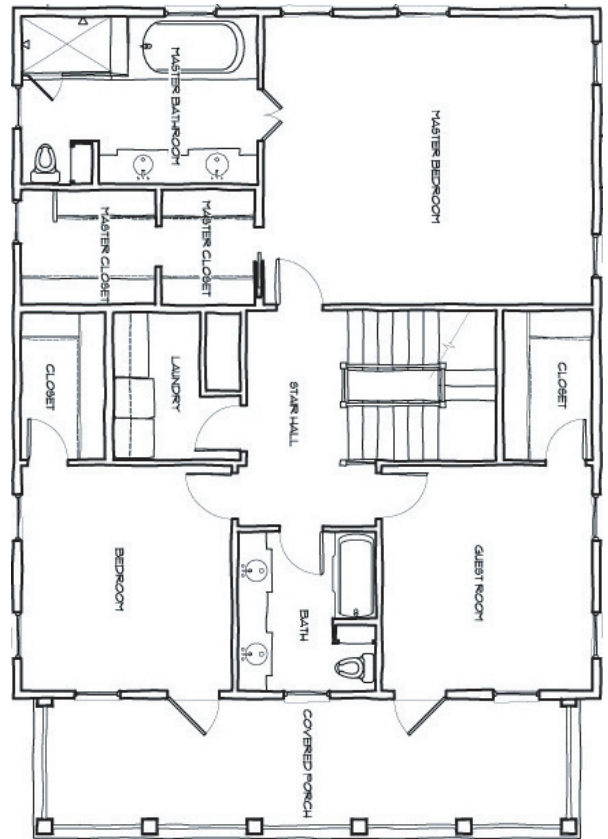

THE LOGAN

3,616 SQ. FT. | 4 BEDROOMS | 3 1/2 BATHS

3rd Floor

different. by design.