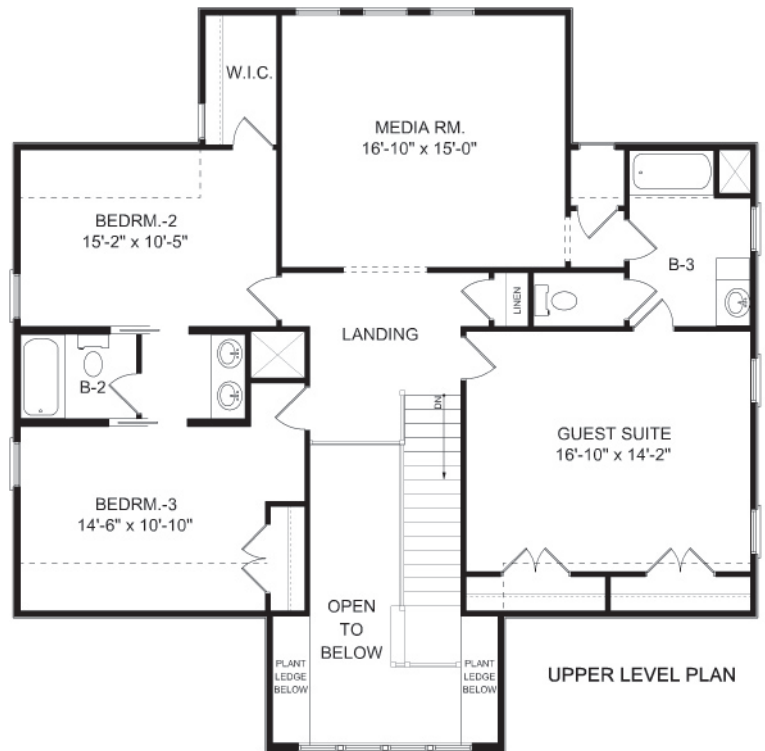

THE SUMTER CAPE COD

3,244 SQ. FT. | 4 BEDROOMS | 3.5 BATHS

different. by design.