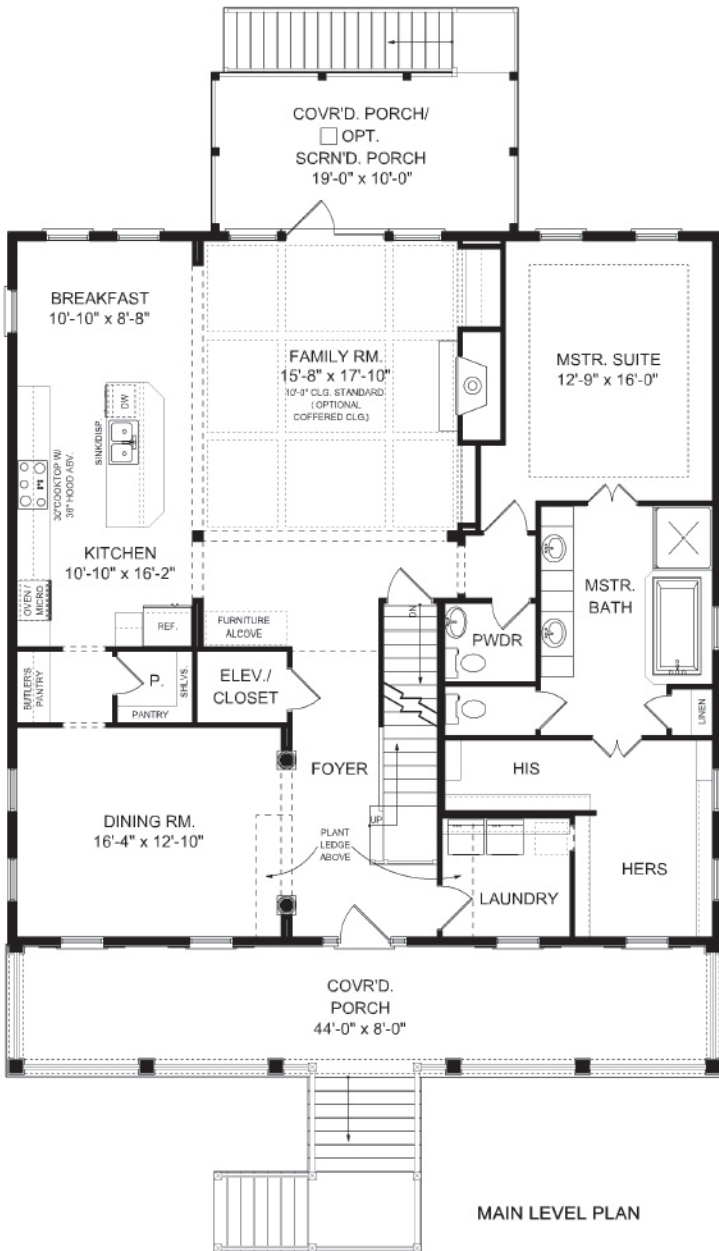

THE SUMTER CAPE COD

3,244 SQ. FT. | 4 BEDROOMS | 3.5 BATHS

different. by design.