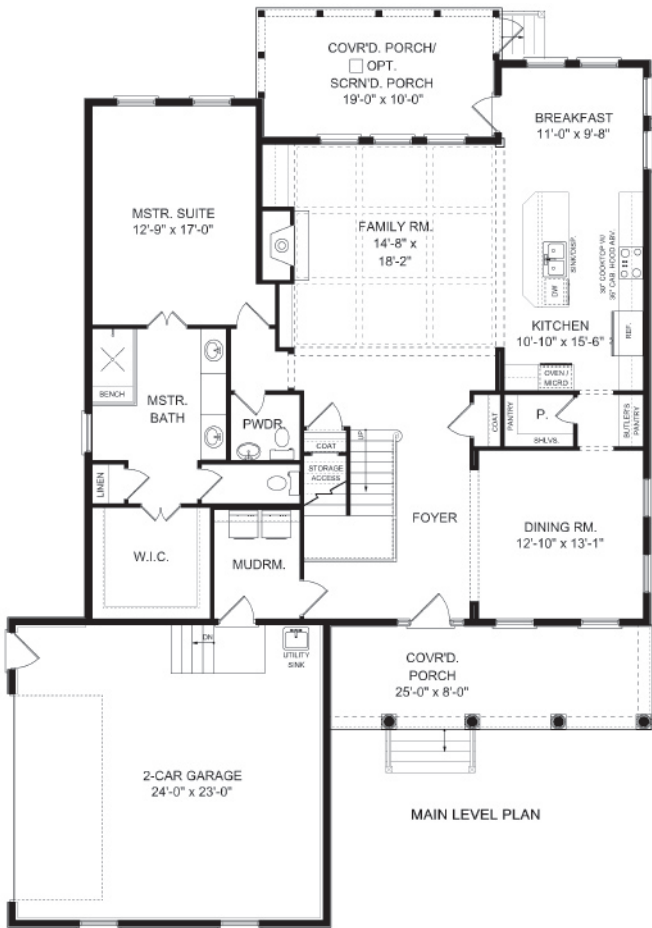

THE ASHEVILLE B

3,433 SQ. FT. | 5-6 BEDROOMS | 4.5 BATHS

different. by design.