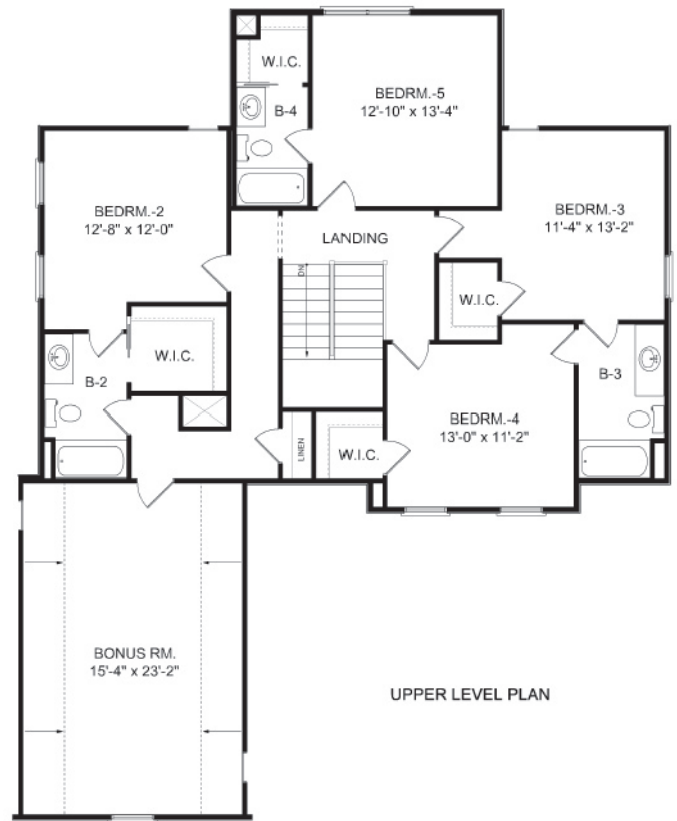

THE ASHEVILLE B

3,433 SQ. FT. | 5-6 BEDROOMS | 4.5 BATHS

different. by design.