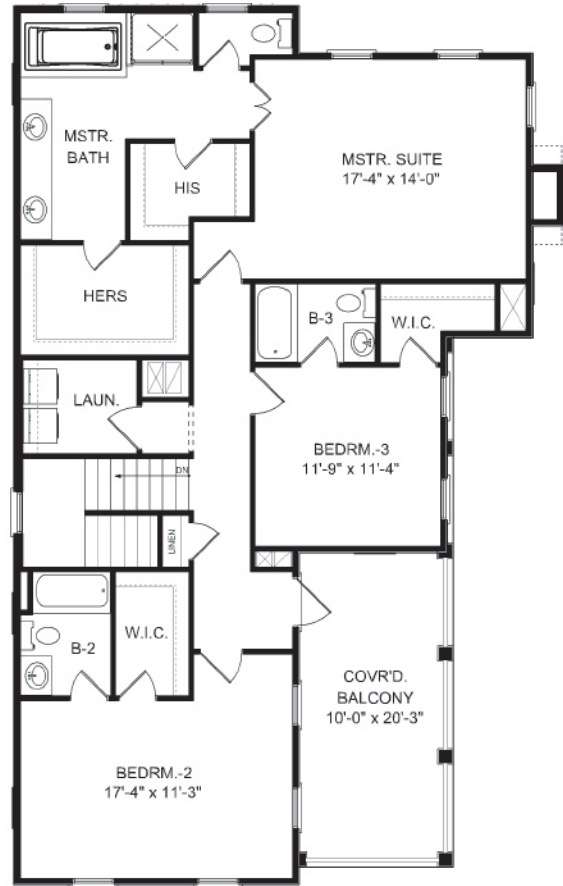

# THE ANSON

2,844 SQ. FT. | 3 OR 4 BEDROOMS | 3 1/2 BATHS

First Floor

Second Floor

different. by design.