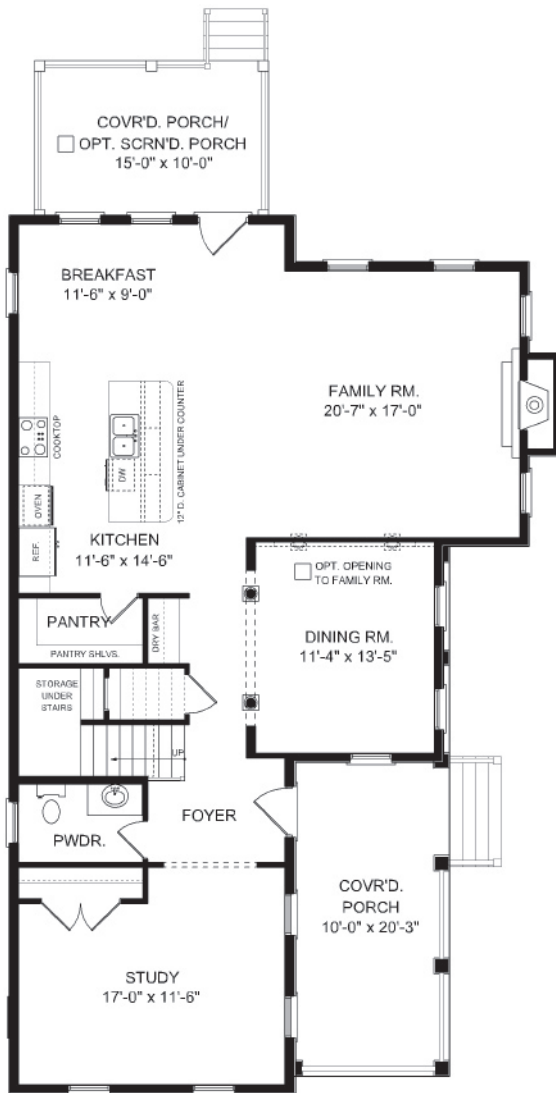

# THE ANSON

2,844 SQ. FT. | 3 OR 4 BEDROOMS | 3 1/2 BATHS

First Floor

Second Floor

different. by design.