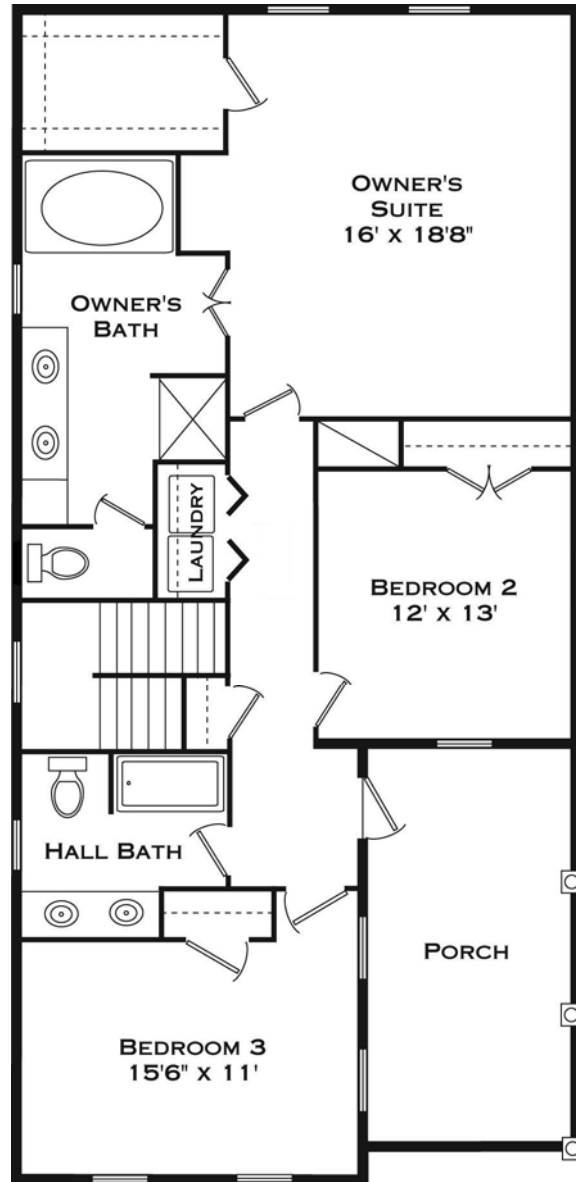

**Cline Homes
Charleston Classic Series**

**TRADD
SECOND FLOOR**

Renderings and floorplans are conceptual and may vary from actual dimensions of finished home. In order to better deliver the product to the homebuyer, Cline Homes reserves the right to alter dimensions or specifications at any time without notice in order to improve the design and performance of the home.