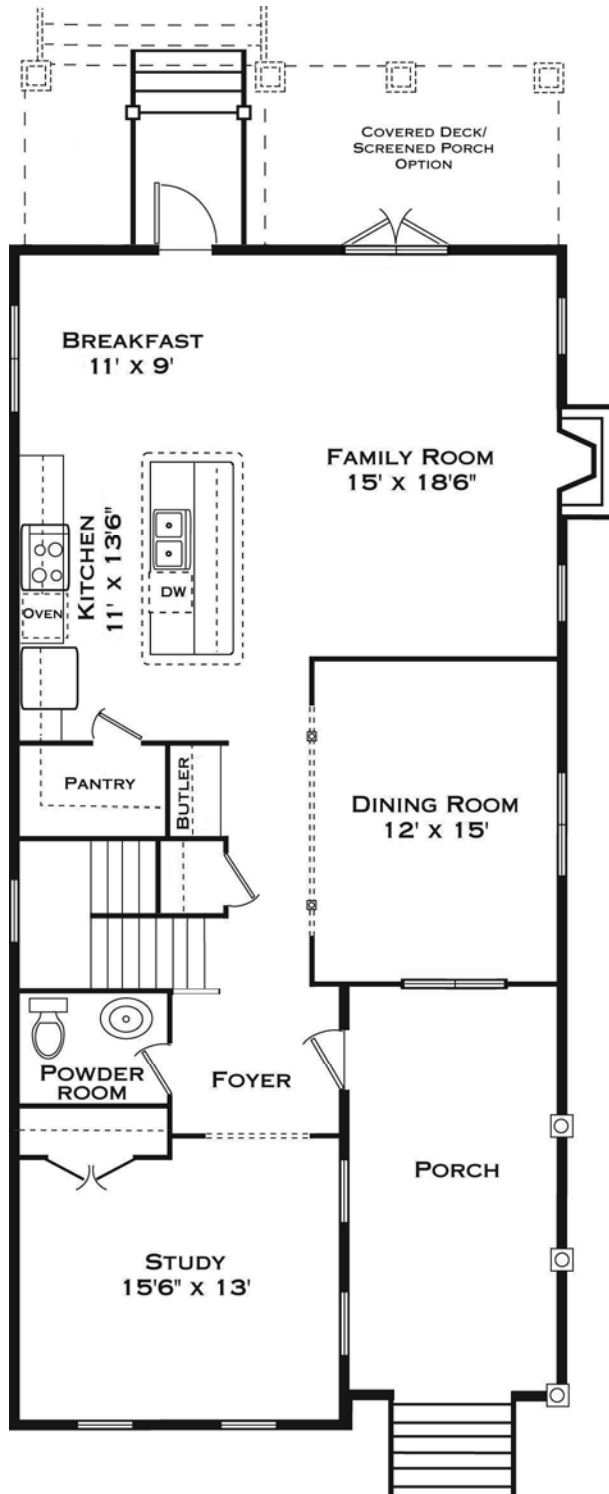

Cline Homes
Charleston Classic Series

The Tradd

2,408 square feet
3 Bedrooms
2 1/2 Baths

Renderings and floorplans are conceptual and may vary from actual dimensions of finished home. In order to better deliver the product to the homebuyer, Cline Homes reserves the right to alter dimensions or specifications at any time without notice in order to improve the design and performance of the home.

**Cline Homes
Charleston Classic Series**

**TRADD
FIRST FLOOR**

Renderings and floorplans are conceptual and may vary from actual dimensions of finished home. In order to better deliver the product to the homebuyer, Cline Homes reserves the right to alter dimensions or specifications at any time without notice in order to improve the design and performance of the home.