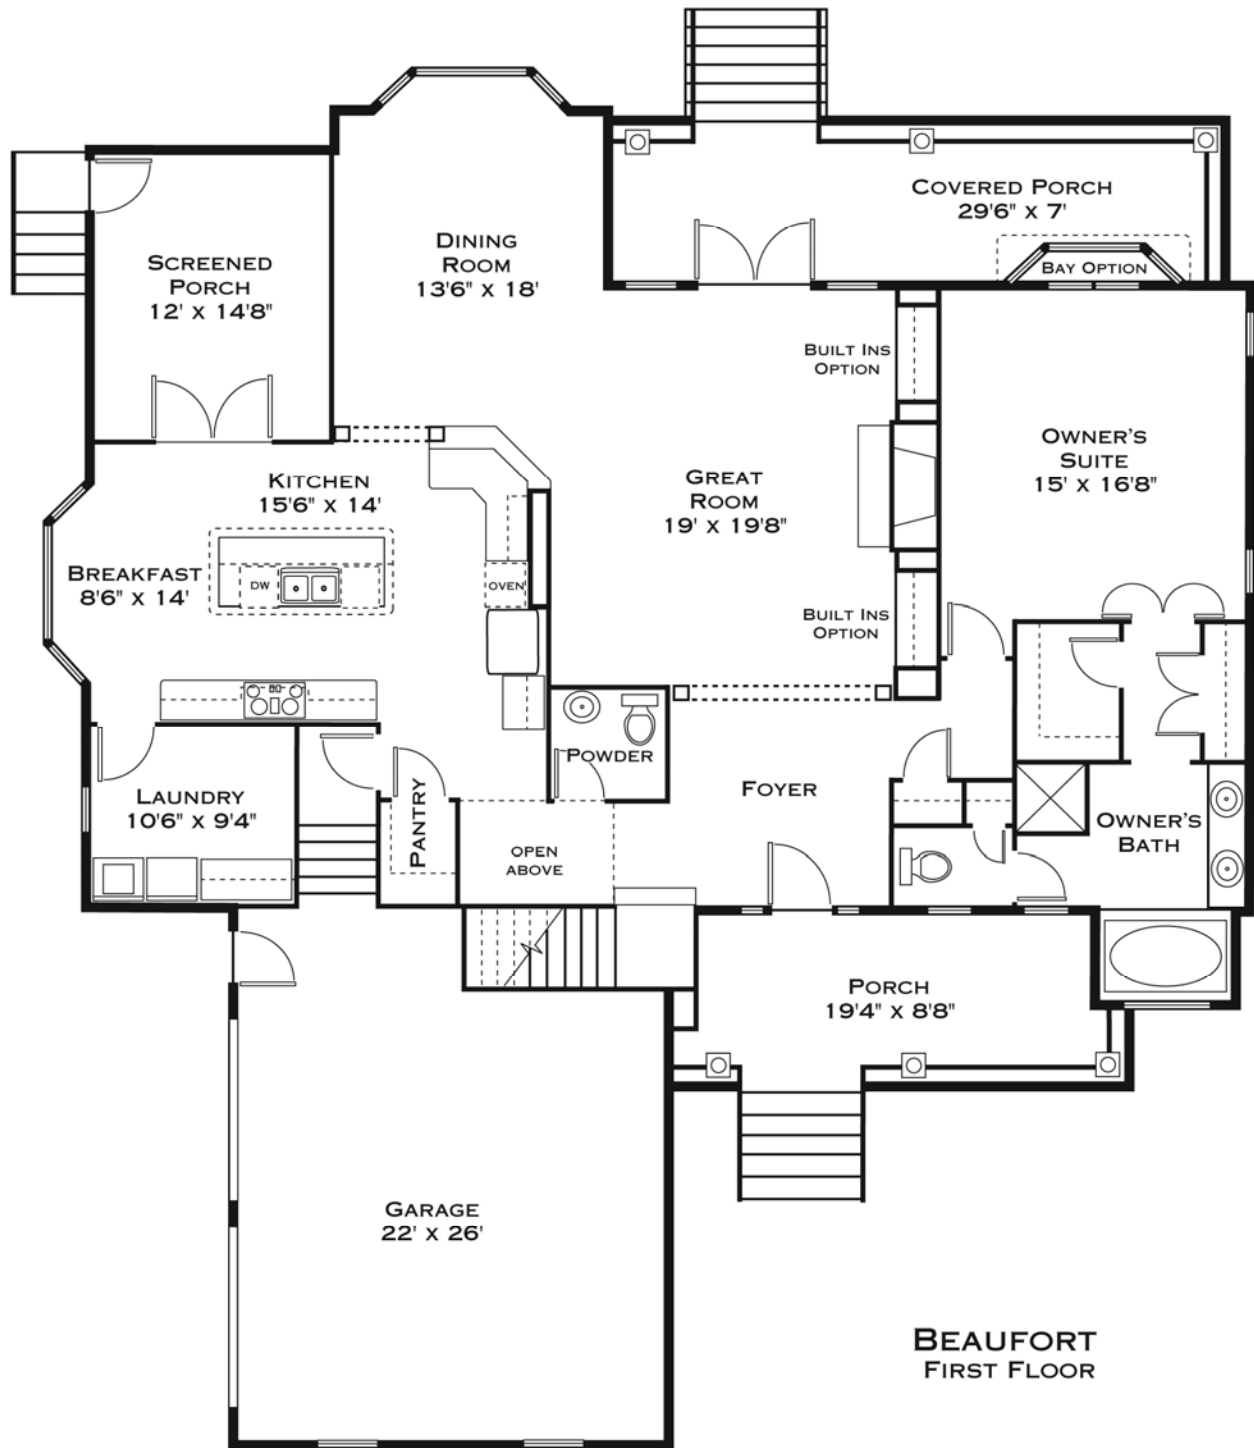

*Cline Homes  
Southeastern Traditional Series*

# *The Beaufort*

*3,540 square feet  
4 Bedrooms  
4 ½ Baths*

*Renderings and floorplans are conceptual and may vary from actual dimensions of finished home. In order to better deliver the product to the homebuyer, Cline Homes reserves the right to alter dimensions or specifications at any time without notice in order to improve the design and performance of the home.*

*Cline Homes  
Southeastern Traditional Series*

*Renderings and floorplans are conceptual and may vary from actual dimensions of finished home. In order to better deliver the product to the homebuyer, Cline Homes reserves the right to alter dimensions or specifications at any time without notice in order to improve the design and performance of the home.*

*Cline Homes*  
*Southeastern Traditional Series*

*Renderings and floorplans are conceptual and may vary from actual dimensions of finished home. In order to better deliver the product to the homebuyer, Cline Homes reserves the right to alter dimensions or specifications at any time without notice in order to improve the design and performance of the home.*