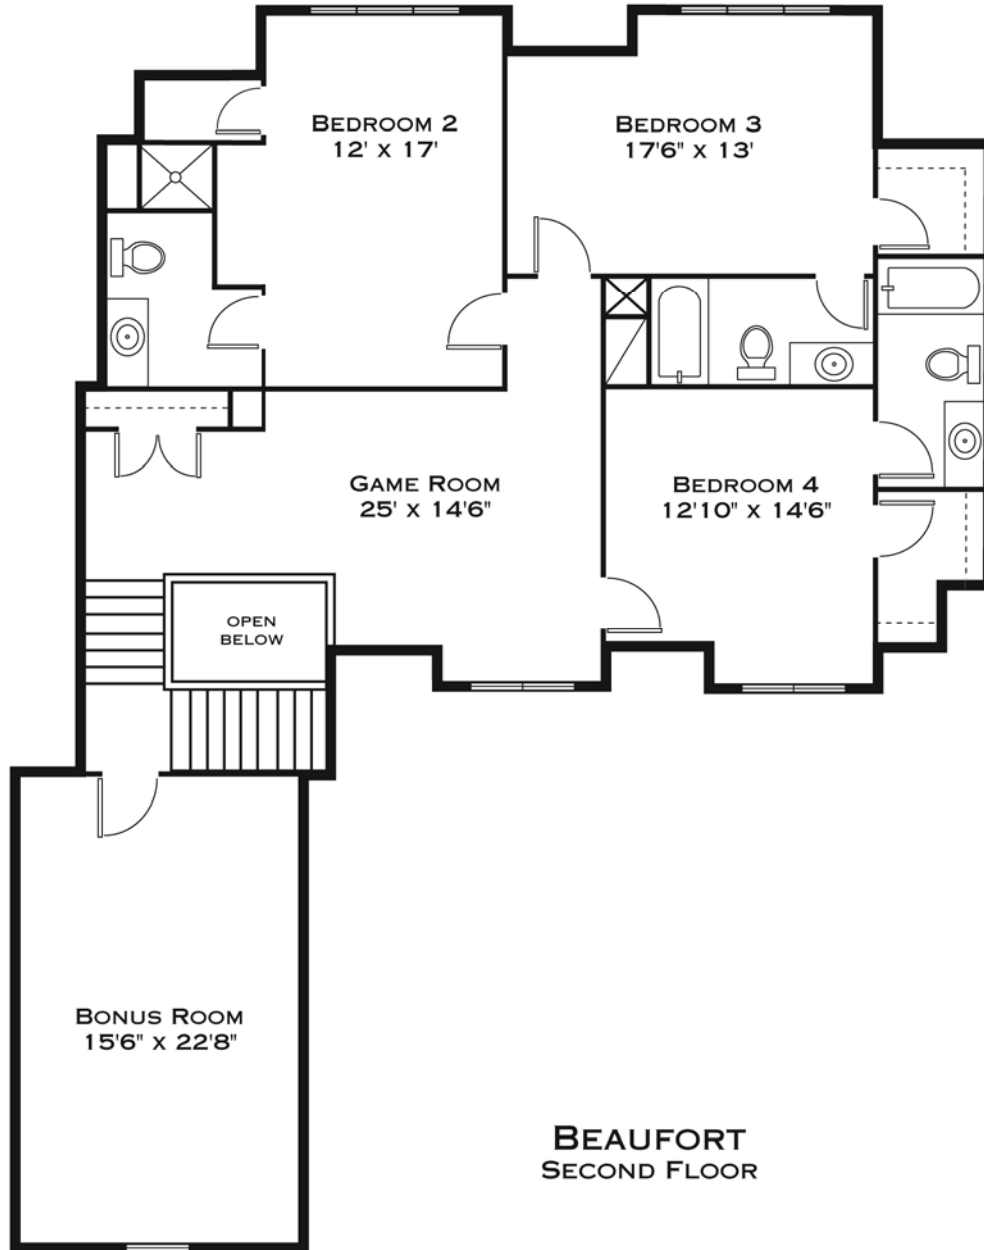

Cline Homes
Southeastern Traditional Series

Renderings and floorplans are conceptual and may vary from actual dimensions of finished home. In order to better deliver the product to the homebuyer, Cline Homes reserves the right to alter dimensions or specifications at any time without notice in order to improve the design and performance of the home.