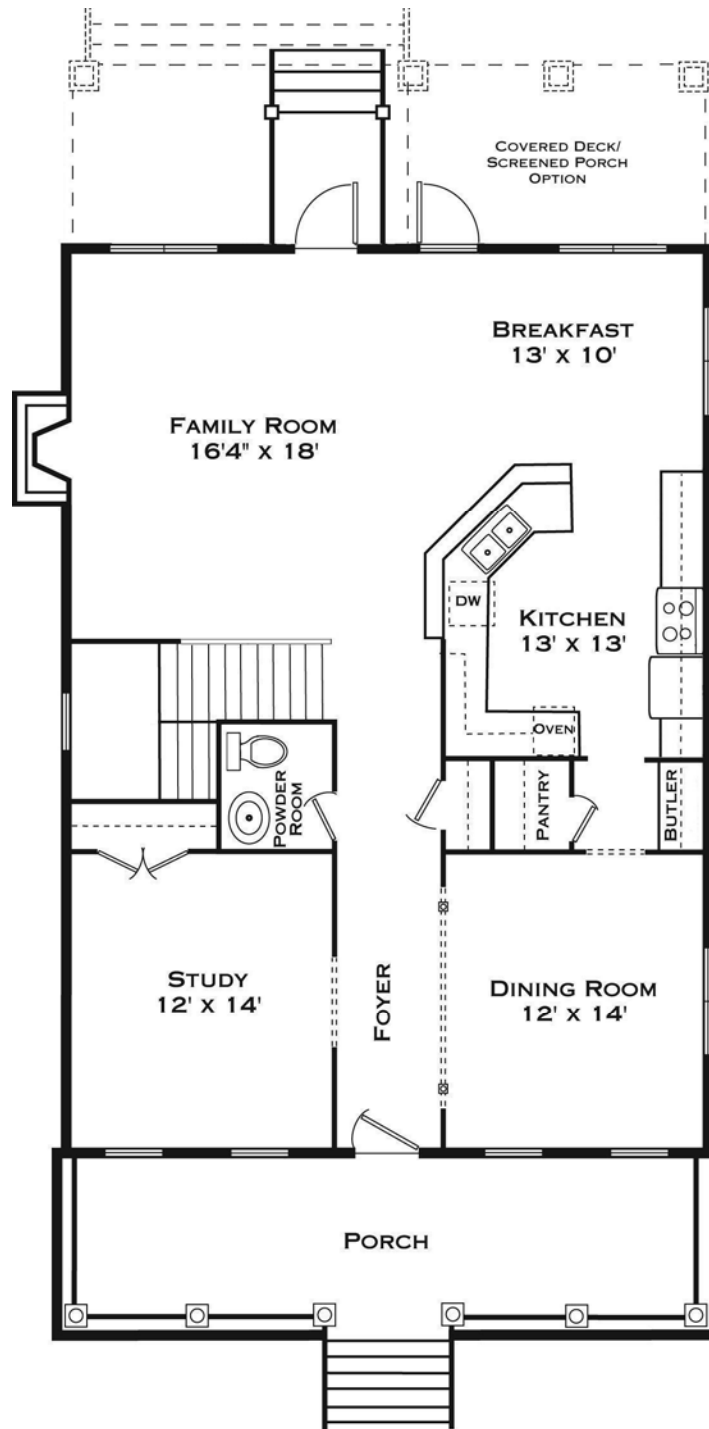

Cline Homes
Charleston Classic Series

The Wentworth II

2,520 square feet
4 Bedrooms
2 ½ Baths

Renderings and floorplans are conceptual and may vary from actual dimensions of finished home. In order to better deliver the product to the homebuyer, Cline Homes reserves the right to alter dimensions or specifications at any time without notice in order to improve the design and performance of the home.

Cline Homes
Charleston Classic Series

WENTWORTH
FIRST FLOOR

Renderings and floorplans are conceptual and may vary from actual dimensions of finished home. In order to better deliver the product to the homebuyer, Cline Homes reserves the right to alter dimensions or specifications at any time without notice in order to improve the design and performance of the home.