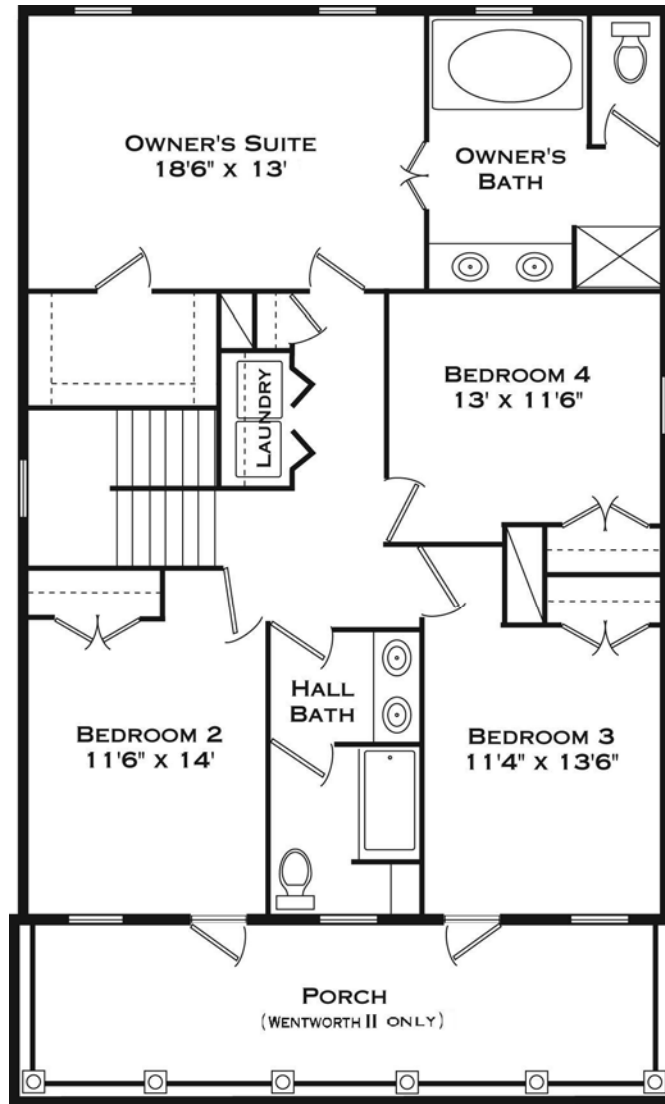

Cline Homes
Charleston Classic Series

The Wentworth II

2,520 square feet
4 Bedrooms
2 ½ Baths

Renderings and floorplans are conceptual and may vary from actual dimensions of finished home. In order to better deliver the product to the homebuyer, Cline Homes reserves the right to alter dimensions or specifications at any time without notice in order to improve the design and performance of the home.

Cline Homes
Charleston Classic Series

WENTWORTH
FIRST FLOOR

Renderings and floorplans are conceptual and may vary from actual dimensions of finished home. In order to better deliver the product to the homebuyer, Cline Homes reserves the right to alter dimensions or specifications at any time without notice in order to improve the design and performance of the home.

**Cline Homes
Charleston Classic Series**

**WENTWORTH
SECOND FLOOR**

Renderings and floorplans are conceptual and may vary from actual dimensions of finished home. In order to better deliver the product to the homebuyer, Cline Homes reserves the right to alter dimensions or specifications at any time without notice in order to improve the design and performance of the home.