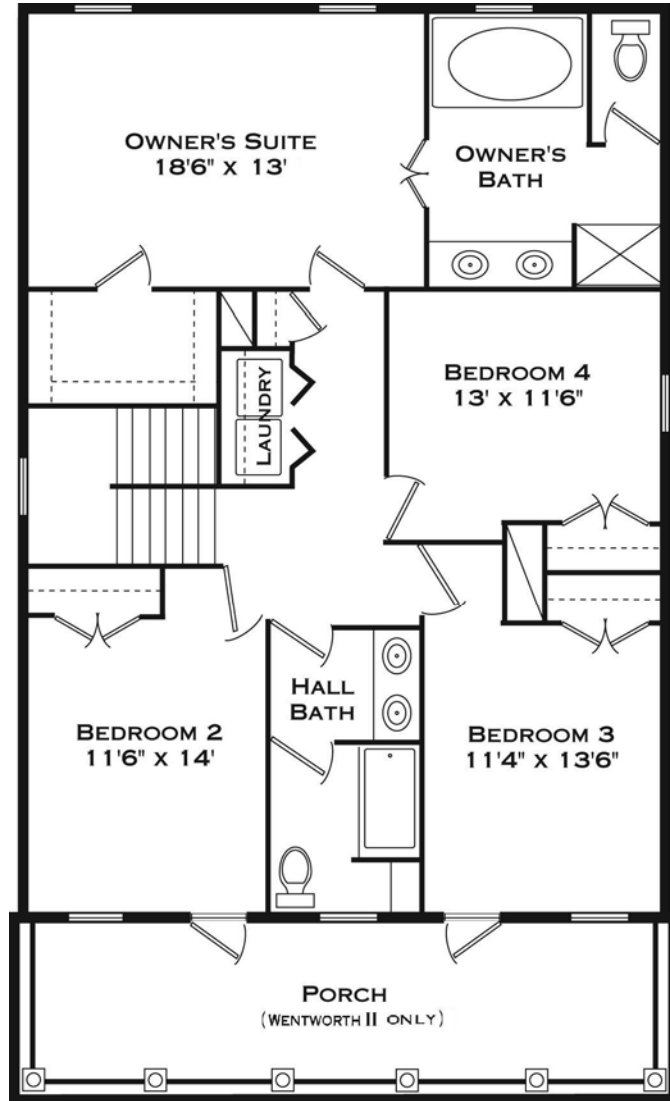

**Cline Homes
Charleston Classic Series**

**WENTWORTH
SECOND FLOOR**

Renderings and floorplans are conceptual and may vary from actual dimensions of finished home. In order to better deliver the product to the homebuyer, Cline Homes reserves the right to alter dimensions or specifications at any time without notice in order to improve the design and performance of the home.