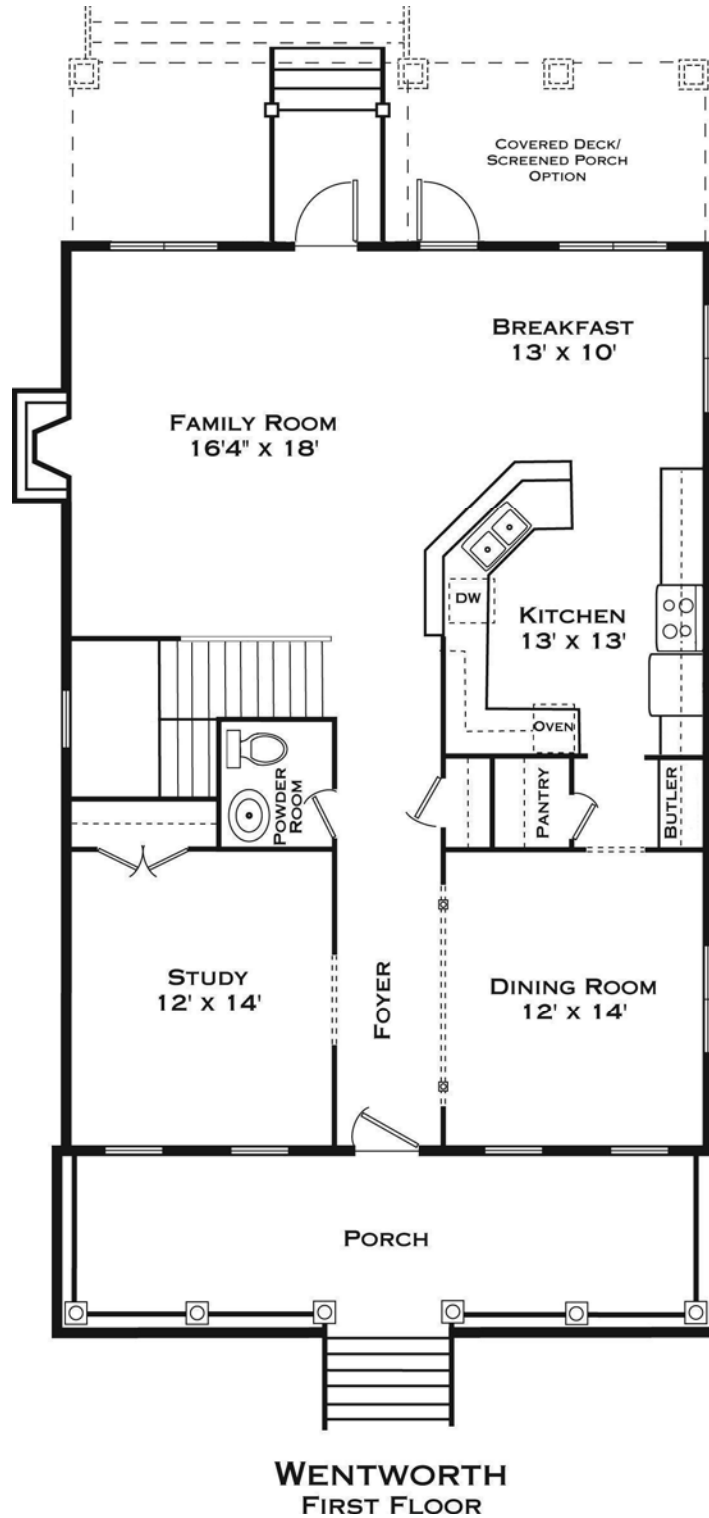

Cline Homes
Charleston Classic Series

Renderings and floorplans are conceptual and may vary from actual dimensions of finished home. In order to better deliver the product to the homebuyer, Cline Homes reserves the right to alter dimensions or specifications at any time without notice in order to improve the design and performance of the home.