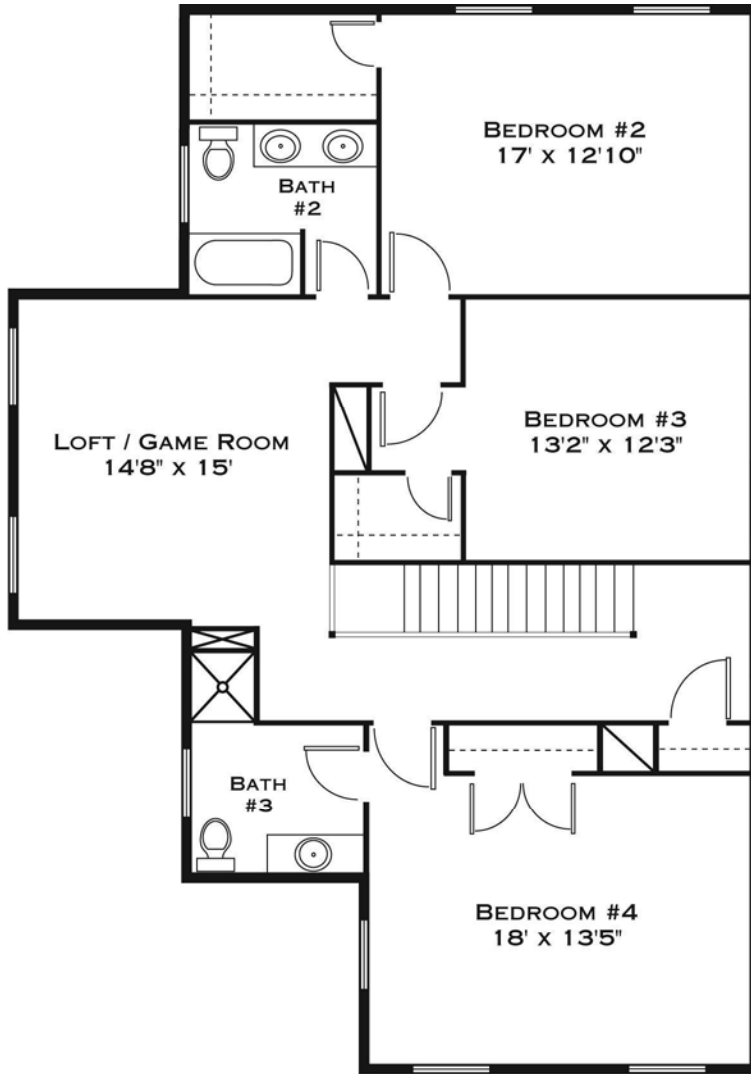

*Cline Homes
Charleston Classic Series
at The Club @ Legend Oaks*

**RUTLEDGE A
SECOND FLOOR**

Renderings and floorplans are conceptual and may vary from actual dimensions of finished home. In order to better deliver the product to the homebuyer, Cline Homes reserves the right to alter dimensions or specifications at any time without notice in order to improve the design and performance of the home.