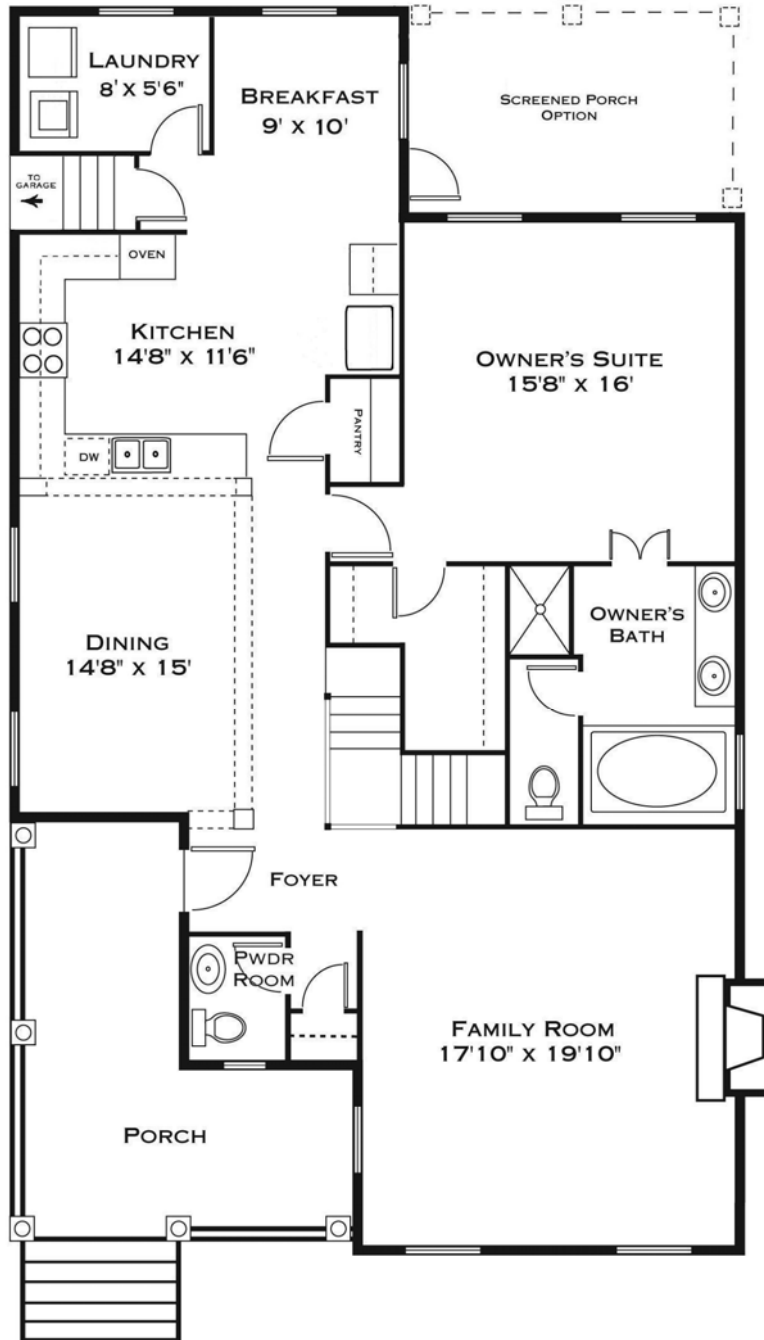

*Cline Homes
Charleston Classic Series
at The Club @ Legend Oaks*

The Rutledge "A"

*2,870 square feet
4 Bedrooms
3 1/2 Baths*

Renderings and floorplans are conceptual and may vary from actual dimensions of finished home. In order to better deliver the product to the homebuyer, Cline Homes reserves the right to alter dimensions or specifications at any time without notice in order to improve the design and performance of the home.

*Cline Homes
Charleston Classic Series
at The Club @ Legend Oaks*

RUTLEDGE A
FIRST FLOOR

Renderings and floorplans are conceptual and may vary from actual dimensions of finished home. In order to better deliver the product to the homebuyer, Cline Homes reserves the right to alter dimensions or specifications at any time without notice in order to improve the design and performance of the home.

*Cline Homes
Charleston Classic Series
at The Club @ Legend Oaks*

**RUTLEDGE A
SECOND FLOOR**

Renderings and floorplans are conceptual and may vary from actual dimensions of finished home. In order to better deliver the product to the homebuyer, Cline Homes reserves the right to alter dimensions or specifications at any time without notice in order to improve the design and performance of the home.