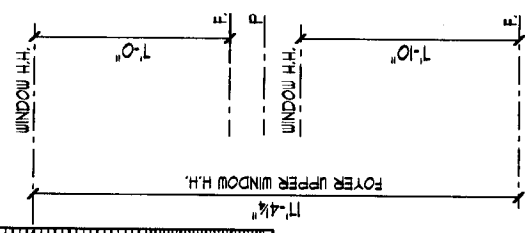

SHINGLES
AS SPEC'D.

30" GABLE
VENT w/
KEYSTONES

6" FASCIA

6" CORNER
BOARDS (TYP.)

SIDING
AS SPEC'D.

RACKET
TAIL

STUCCO FINISH
AS SPEC'D. (TYP.)

OPTIONAL PERGOLA STYLE DETAIL OVER GARAGE DOOR

TREATED LATTICE OR LOUVERED
PANELS AS REQ'D.
(TYP. AT PORCHES)

TREATED STEPS AND RAILING
AS REQ'D. PER GRADE

TREATED LATTICE OR LOUVERED
PANELS AS REQ'D.
(TYP. AT PORCHES)

22'-0"

55'-0"

33'-0"

FRONT ELEVATION 1/4" = 1'-0"