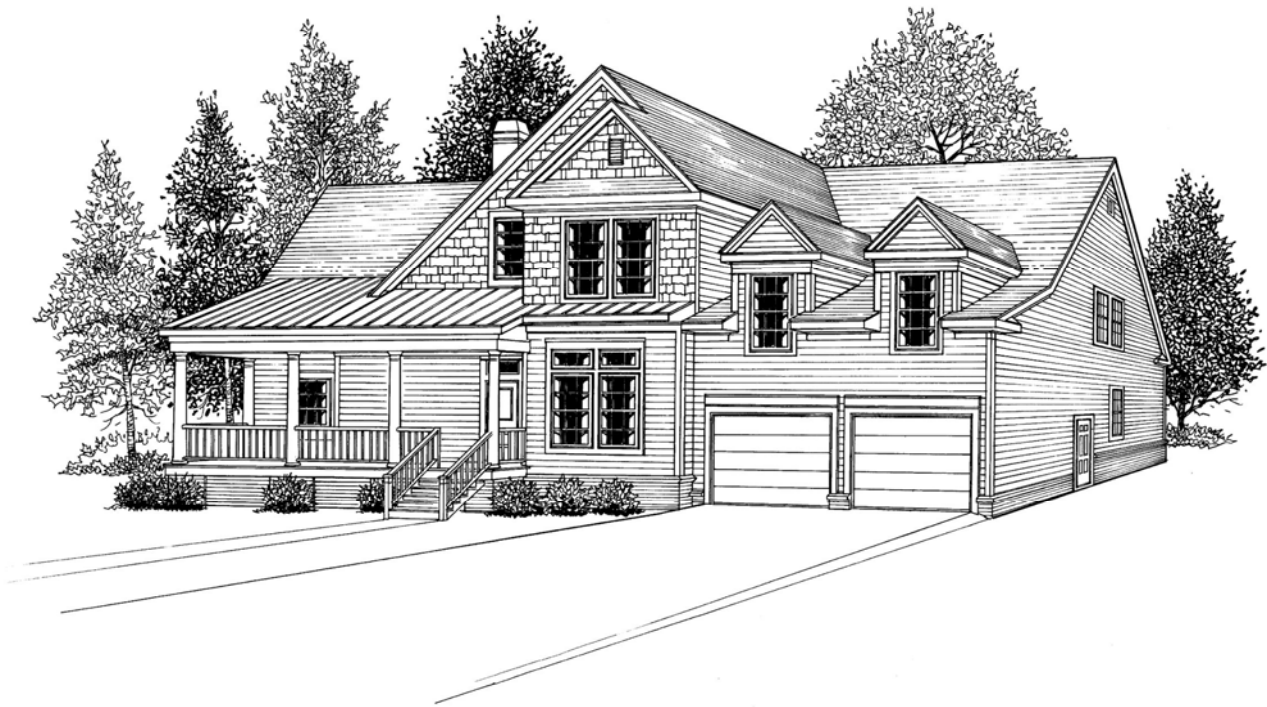

*Cline Homes
Southeastern Traditional Series*

The Camden

***3,690 square feet
5 Bedrooms
3 ½ Baths***

Renderings and floorplans are conceptual and may vary from actual dimensions of finished home. In order to better deliver the product to the homebuyer, Cline Homes reserves the right to alter dimensions or specifications at any time without notice in order to improve the design and performance of the home.

Cline Homes
Southeastern Traditional Series

CAMDEN
FIRST FLOOR - STANDARD

Renderings and floorplans are conceptual and may vary from actual dimensions of finished home. In order to better deliver the product to the homebuyer, Cline Homes reserves the right to alter dimensions or specifications at any time without notice in order to improve the design and performance of the home.

Cline Homes
Southeastern Traditional Series

CAMDEN
SECOND FLOOR

Renderings and floorplans are conceptual and may vary from actual dimensions of finished home. In order to better deliver the product to the homebuyer, Cline Homes reserves the right to alter dimensions or specifications at any time without notice in order to improve the design and performance of the home.