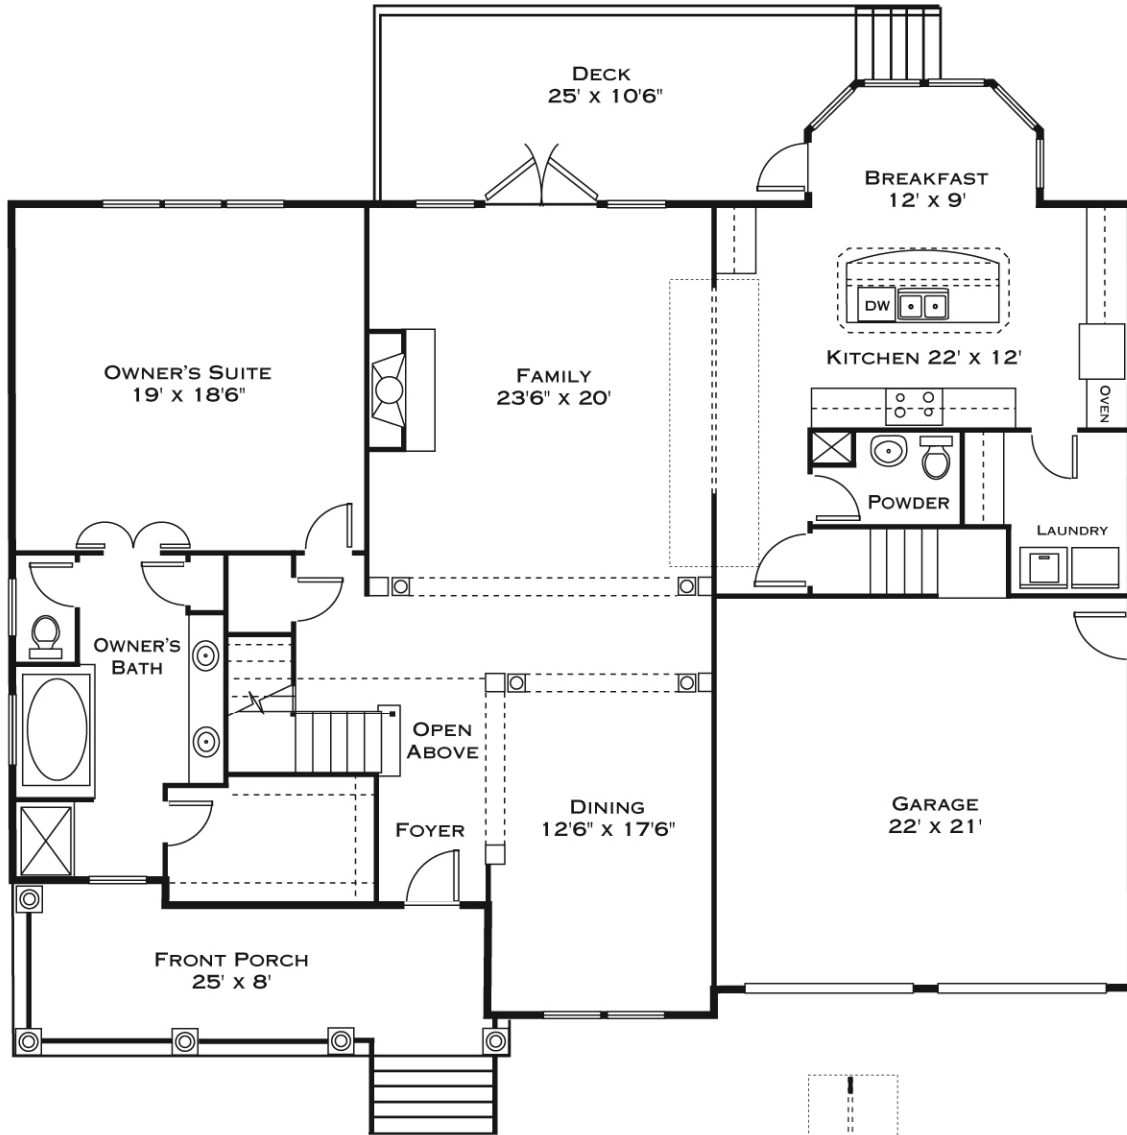

*Cline Homes
Southeastern Traditional Series*

The Camden

***3,690 square feet
5 Bedrooms
3 ½ Baths***

Renderings and floorplans are conceptual and may vary from actual dimensions of finished home. In order to better deliver the product to the homebuyer, Cline Homes reserves the right to alter dimensions or specifications at any time without notice in order to improve the design and performance of the home.

Cline Homes
Southeastern Traditional Series

CAMDEN
FIRST FLOOR - STANDARD

Renderings and floorplans are conceptual and may vary from actual dimensions of finished home. In order to better deliver the product to the homebuyer, Cline Homes reserves the right to alter dimensions or specifications at any time without notice in order to improve the design and performance of the home.

Cline Homes
Southeastern Traditional Series

CAMDEN
SECOND FLOOR

Renderings and floorplans are conceptual and may vary from actual dimensions of finished home. In order to better deliver the product to the homebuyer, Cline Homes reserves the right to alter dimensions or specifications at any time without notice in order to improve the design and performance of the home.