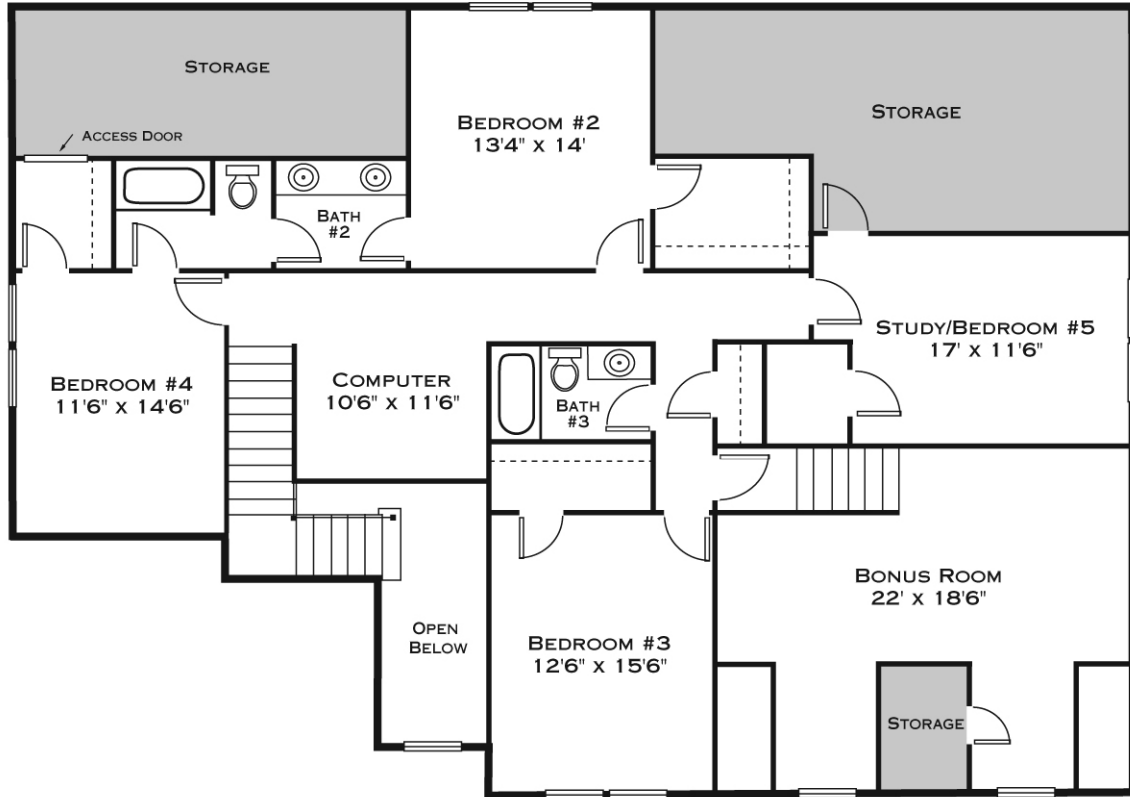

*Cline Homes
Southeastern Traditional Series*

The Camden

***3,690 square feet
5 Bedrooms
3 ½ Baths***

Renderings and floorplans are conceptual and may vary from actual dimensions of finished home. In order to better deliver the product to the homebuyer, Cline Homes reserves the right to alter dimensions or specifications at any time without notice in order to improve the design and performance of the home.

Cline Homes
Southeastern Traditional Series

CAMDEN
FIRST FLOOR - STANDARD

Renderings and floorplans are conceptual and may vary from actual dimensions of finished home. In order to better deliver the product to the homebuyer, Cline Homes reserves the right to alter dimensions or specifications at any time without notice in order to improve the design and performance of the home.

Cline Homes
Southeastern Traditional Series

CAMDEN
SECOND FLOOR

Renderings and floorplans are conceptual and may vary from actual dimensions of finished home. In order to better deliver the product to the homebuyer, Cline Homes reserves the right to alter dimensions or specifications at any time without notice in order to improve the design and performance of the home.