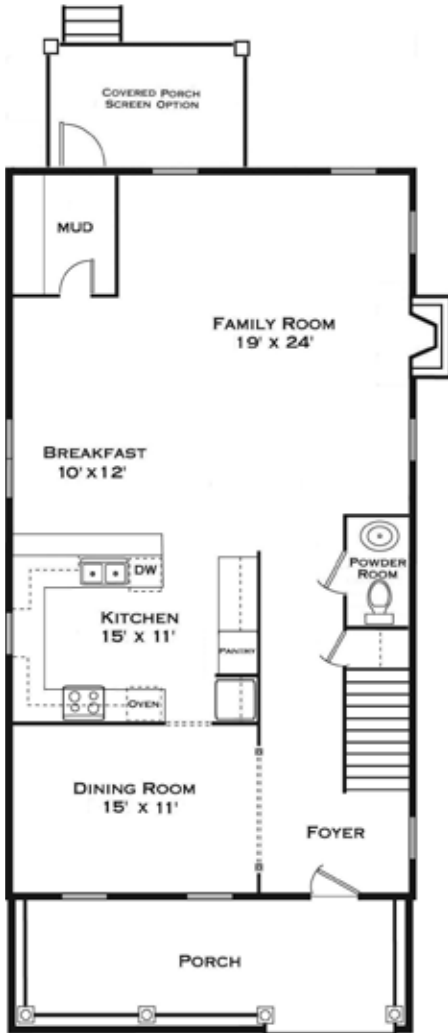

# THE ASHLEY

2,404 SQ. FT. | 3 BEDROOMS | 2 1/2 BATHS

First Floor

Second Floor

different. by design.

[cline-homes.com](http://cline-homes.com)