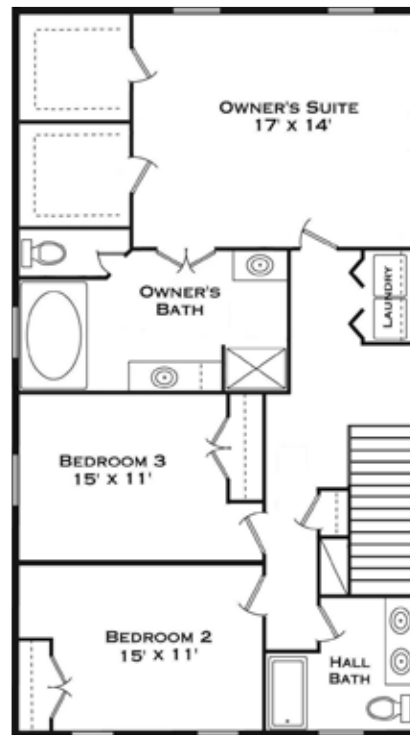

# THE ASHLEY

2,404 SQ. FT. | 3 BEDROOMS | 2 1/2 BATHS

First Floor

Second Floor

different. by design.

[cline-homes.com](http://cline-homes.com)