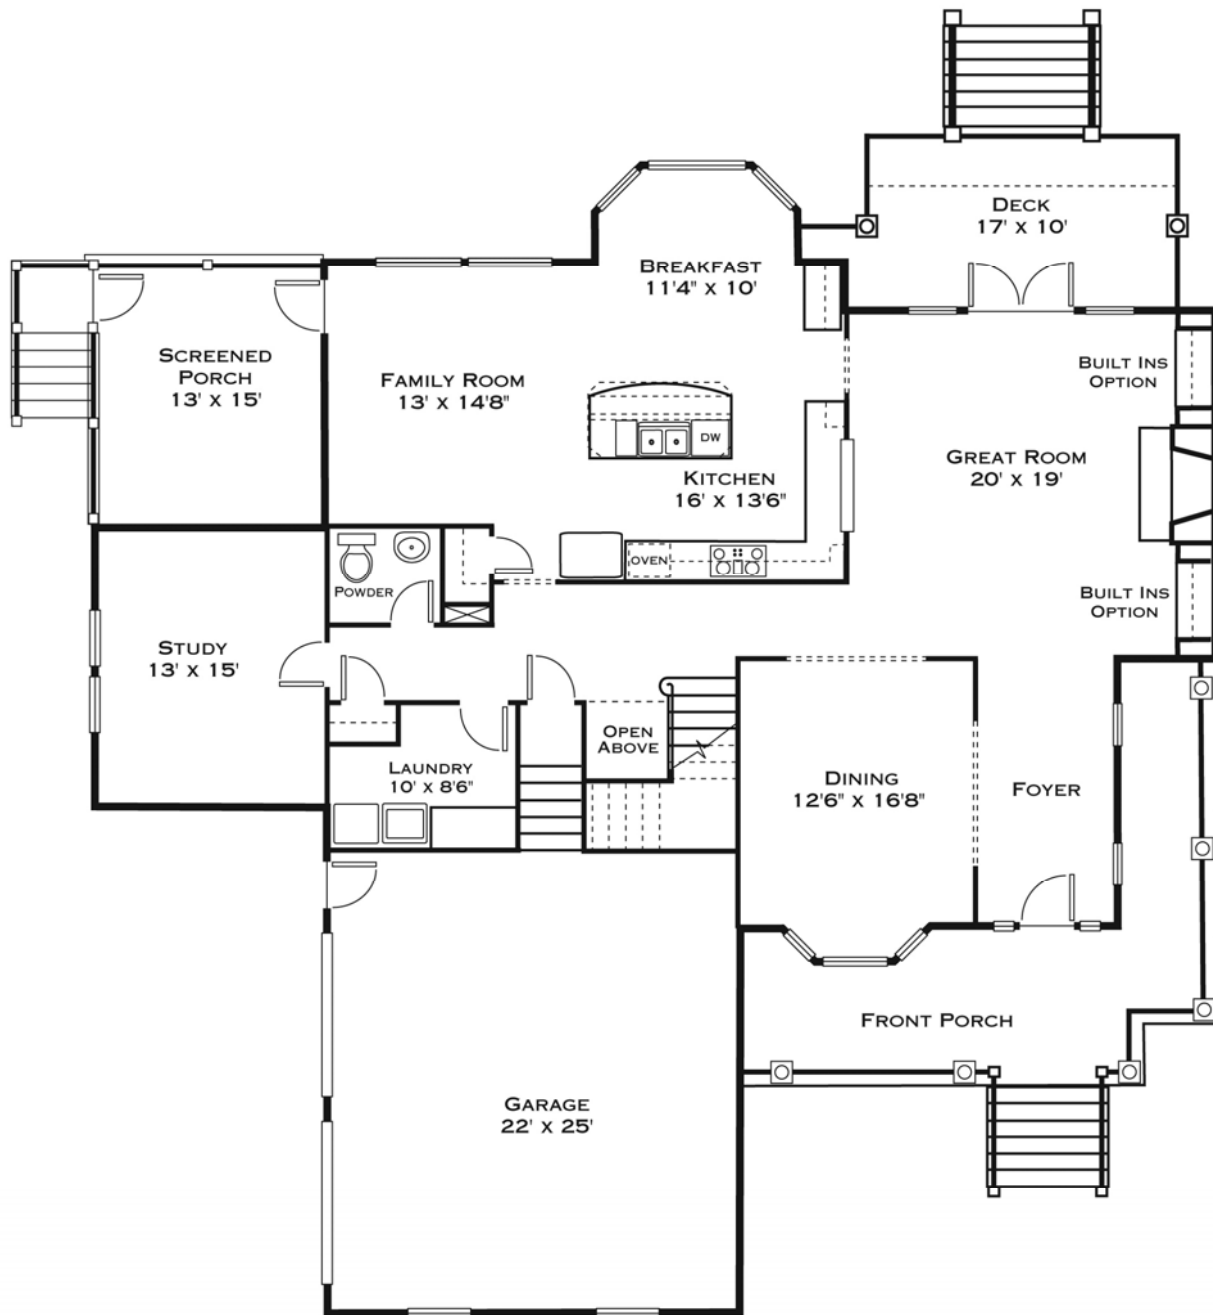

Cline Homes
Southeastern Traditional Series

The Aiken

3,785 square feet
4 Bedrooms
3 ½ Baths

Renderings and floorplans are conceptual and may vary from actual dimensions of finished home. In order to better deliver the product to the homebuyer, Cline Homes reserves the right to alter dimensions or specifications at any time without notice in order to improve the design and performance of the home.

Cline Homes
Southeastern Traditional Series

AIKEN
FIRST FLOOR

Renderings and floorplans are conceptual and may vary from actual dimensions of finished home. In order to better deliver the product to the homebuyer, Cline Homes reserves the right to alter dimensions or specifications at any time without notice in order to improve the design and performance of the home.

Cline Homes
Southeastern Traditional Series

AIKEN
SECOND FLOOR

Renderings and floorplans are conceptual and may vary from actual dimensions of finished home. In order to better deliver the product to the homebuyer, Cline Homes reserves the right to alter dimensions or specifications at any time without notice in order to improve the design and performance of the home.