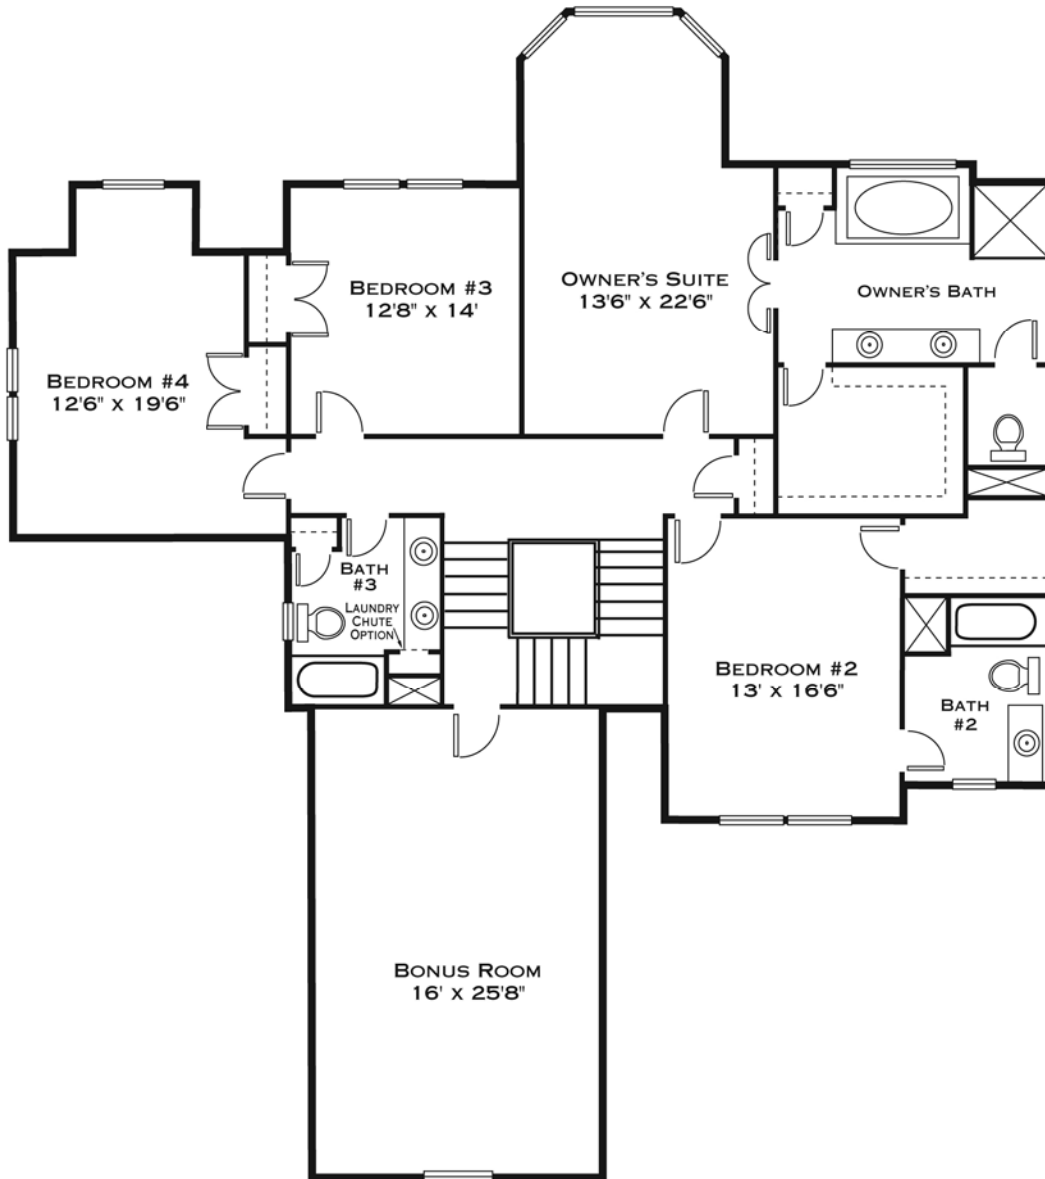

Cline Homes
Southeastern Traditional Series

The Aiken

3,785 square feet
4 Bedrooms
3 ½ Baths

Renderings and floorplans are conceptual and may vary from actual dimensions of finished home. In order to better deliver the product to the homebuyer, Cline Homes reserves the right to alter dimensions or specifications at any time without notice in order to improve the design and performance of the home.

Cline Homes
Southeastern Traditional Series

AIKEN
FIRST FLOOR

Renderings and floorplans are conceptual and may vary from actual dimensions of finished home. In order to better deliver the product to the homebuyer, Cline Homes reserves the right to alter dimensions or specifications at any time without notice in order to improve the design and performance of the home.

Cline Homes
Southeastern Traditional Series

AIKEN
SECOND FLOOR

Renderings and floorplans are conceptual and may vary from actual dimensions of finished home. In order to better deliver the product to the homebuyer, Cline Homes reserves the right to alter dimensions or specifications at any time without notice in order to improve the design and performance of the home.