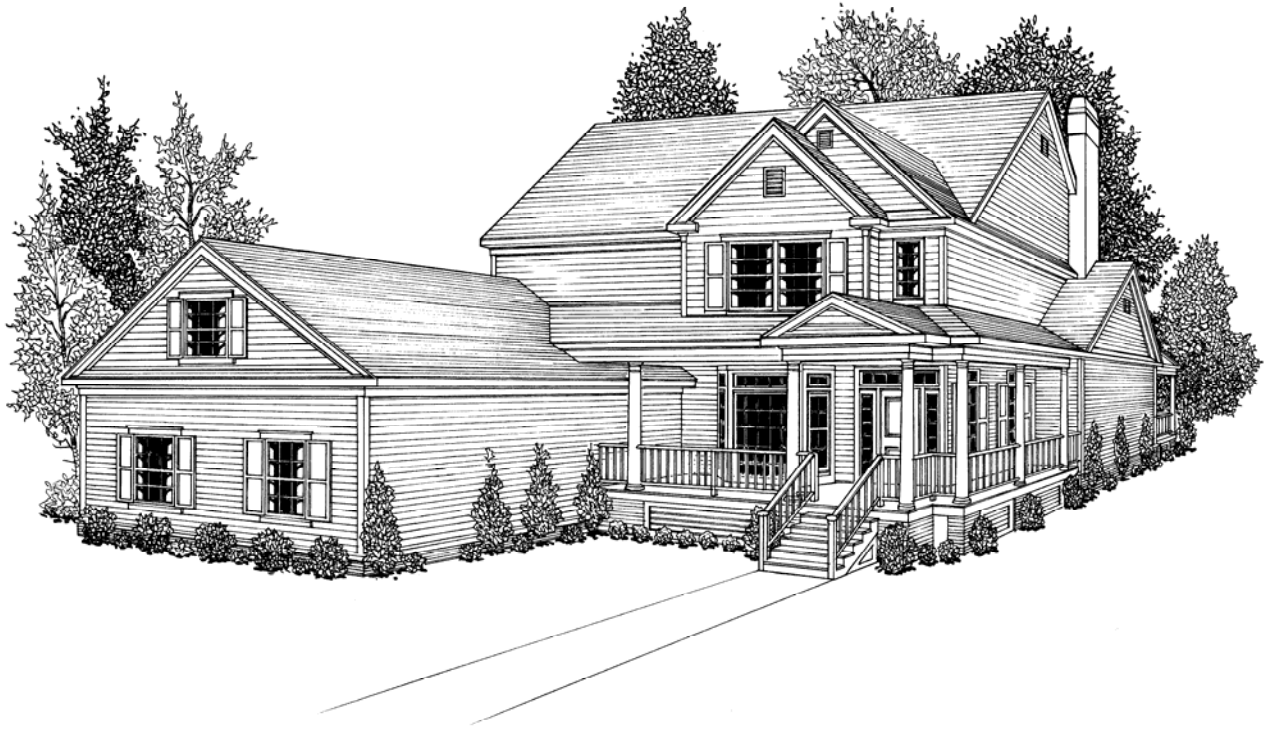

Cline Homes
Southeastern Traditional Series

The Aiken

3,785 square feet
4 Bedrooms
3 ½ Baths

Renderings and floorplans are conceptual and may vary from actual dimensions of finished home. In order to better deliver the product to the homebuyer, Cline Homes reserves the right to alter dimensions or specifications at any time without notice in order to improve the design and performance of the home.

Cline Homes
Southeastern Traditional Series

AIKEN
FIRST FLOOR

Renderings and floorplans are conceptual and may vary from actual dimensions of finished home. In order to better deliver the product to the homebuyer, Cline Homes reserves the right to alter dimensions or specifications at any time without notice in order to improve the design and performance of the home.

Cline Homes
Southeastern Traditional Series

AIKEN
SECOND FLOOR

Renderings and floorplans are conceptual and may vary from actual dimensions of finished home. In order to better deliver the product to the homebuyer, Cline Homes reserves the right to alter dimensions or specifications at any time without notice in order to improve the design and performance of the home.